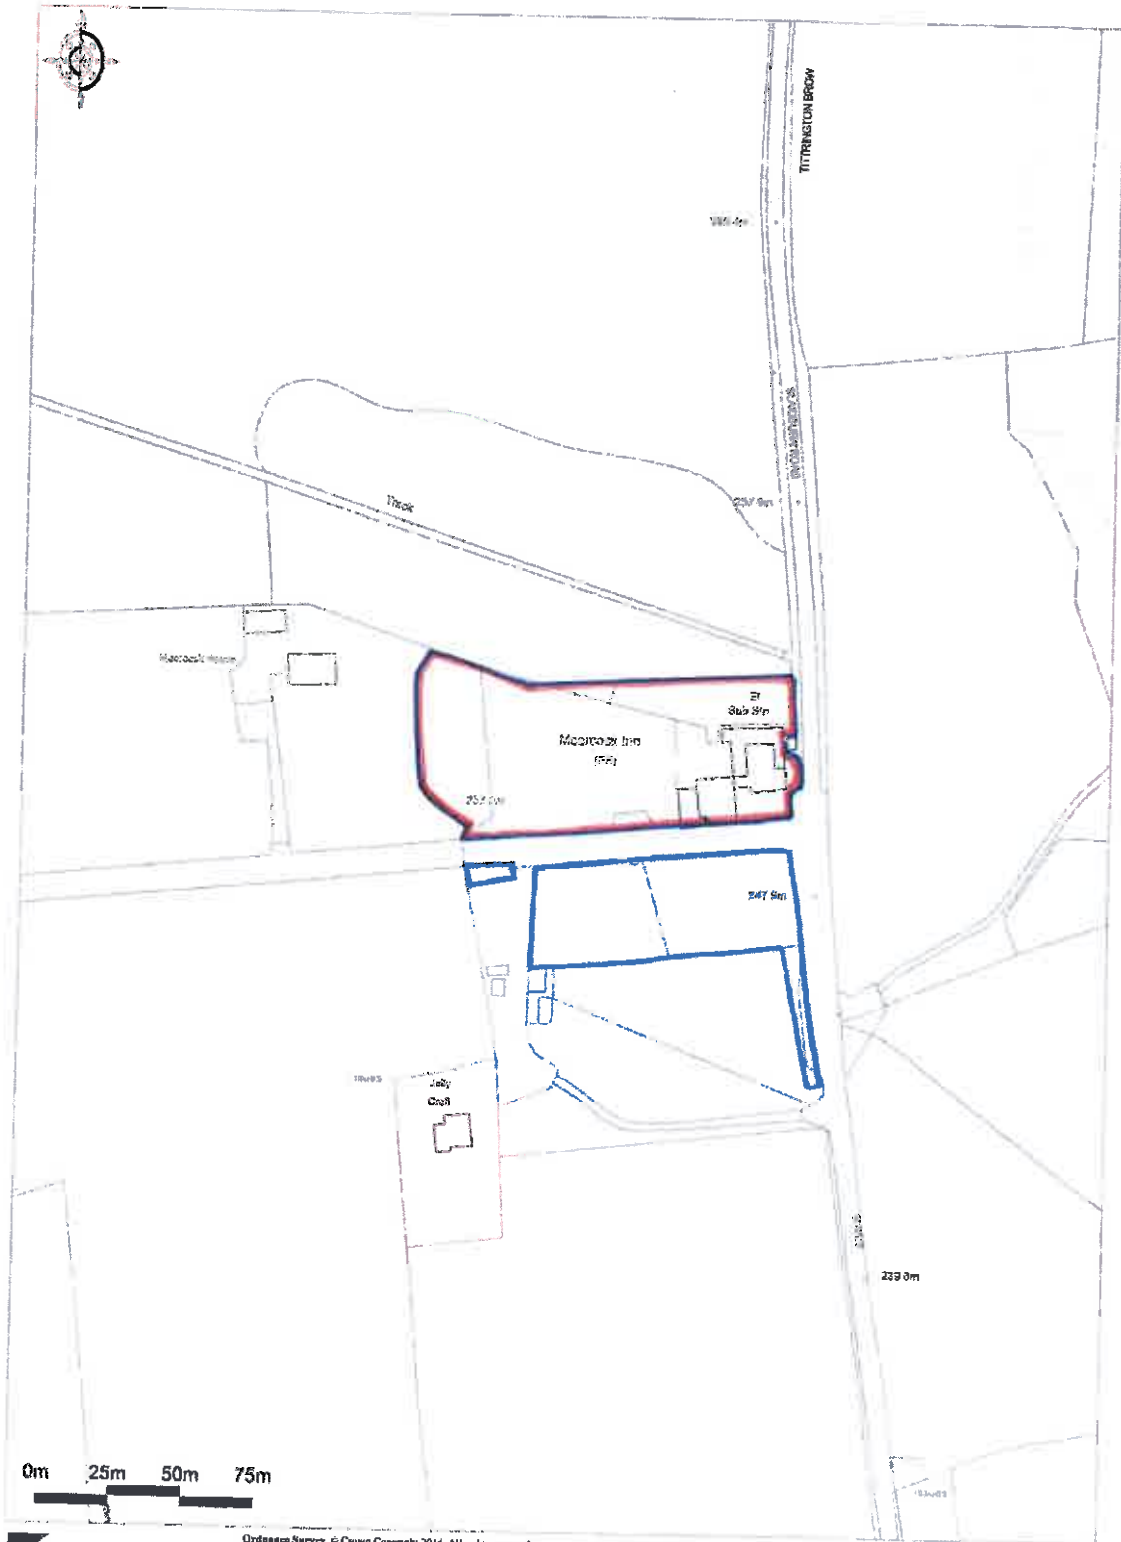

320160587P

NORTH

Promap

THE MOORCOCK INN, SLADBURN ROAD, WADDINGTON BB7 3AA

SITE LOCATION PLAN.

JOB REF. 4512