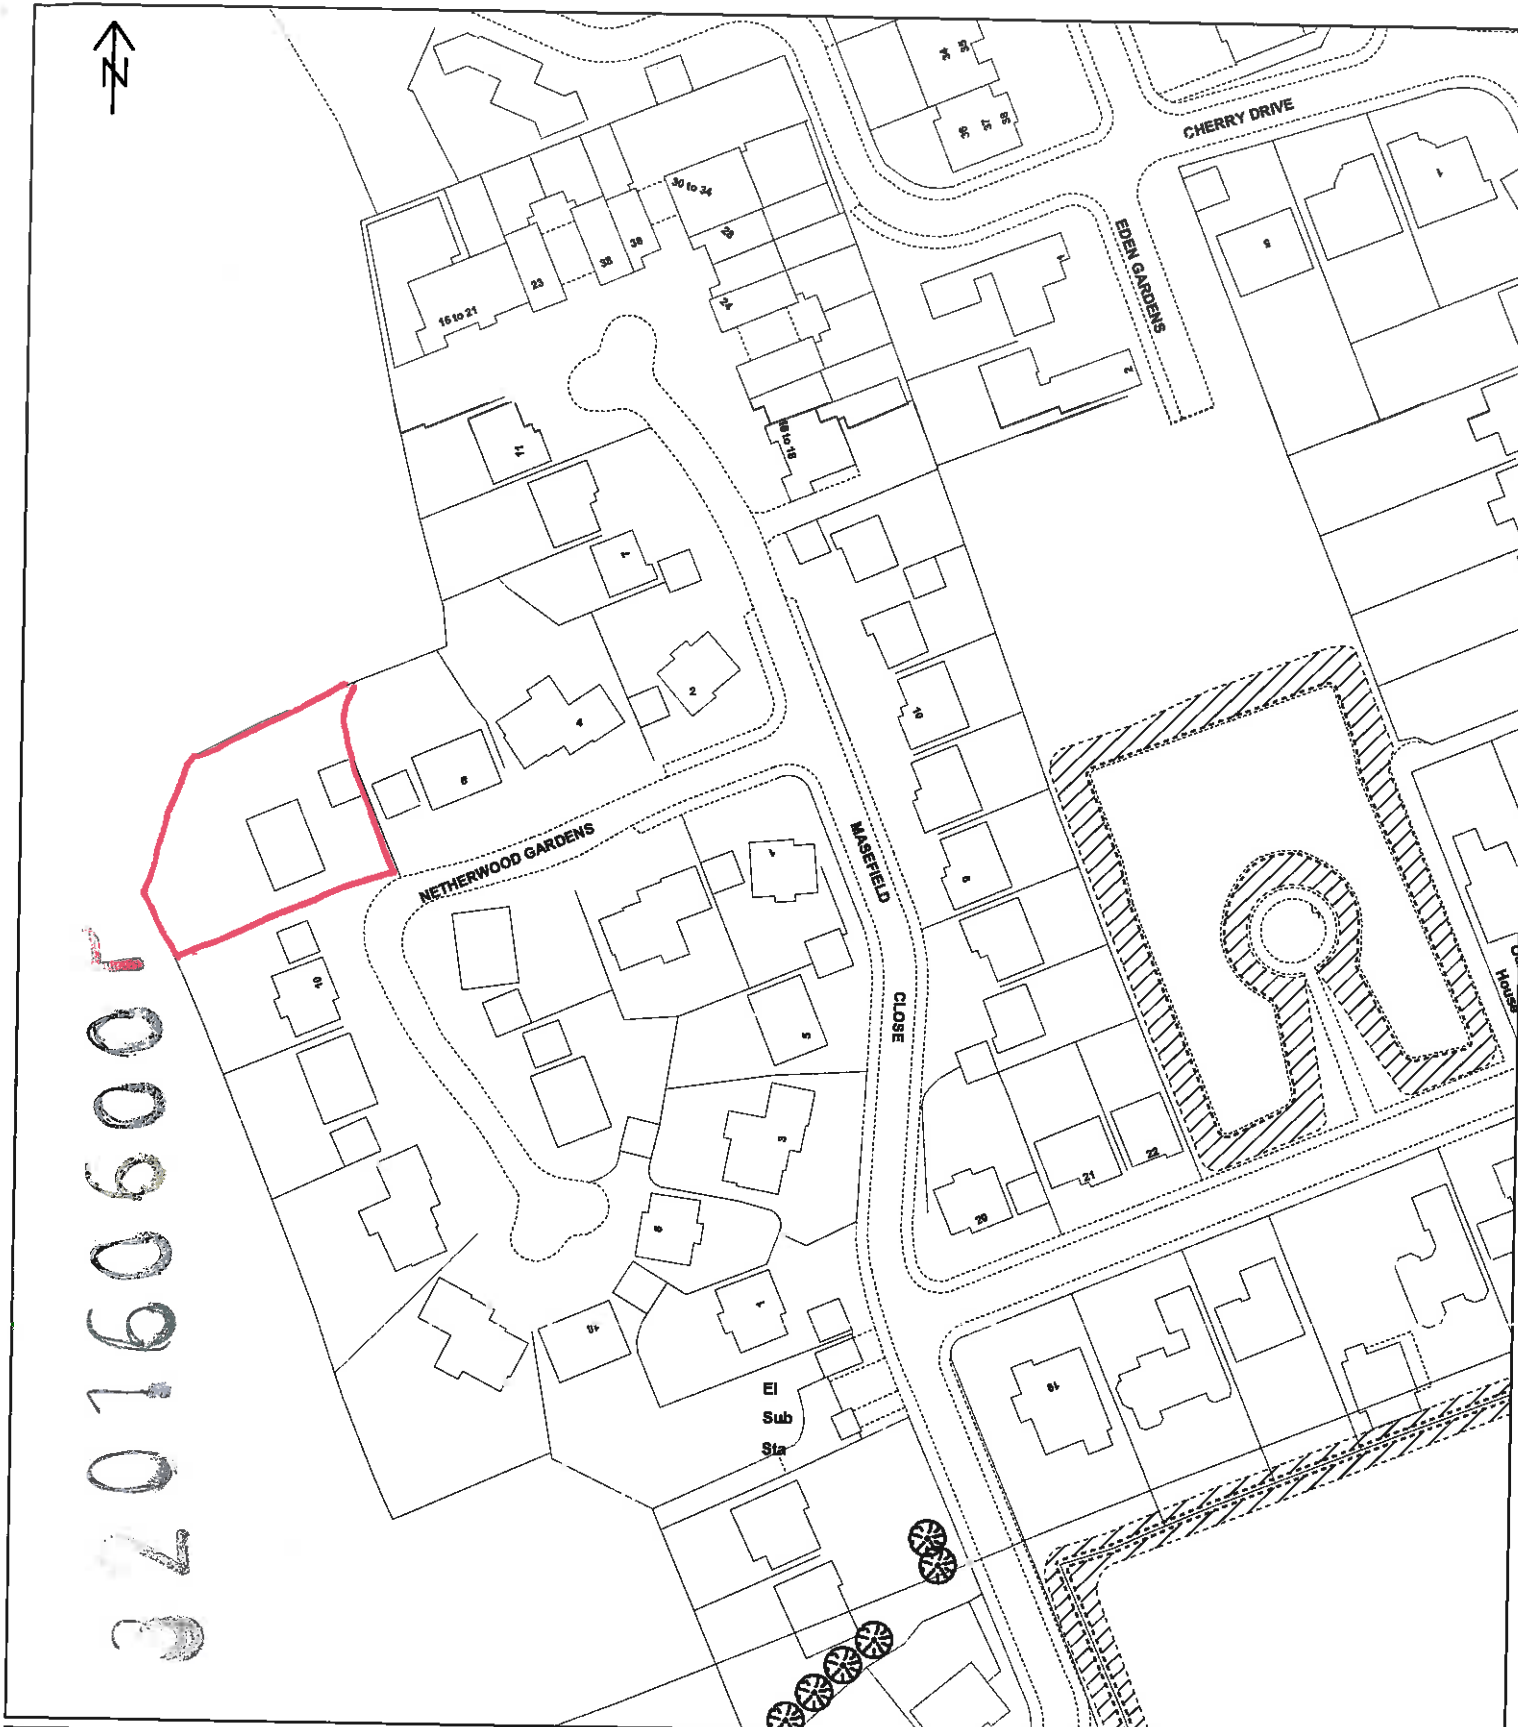

3201606007

RIBBLE VALLEY BOROUGH COUNCIL TREE PRESERVATION ORDER NO./NOS. 7/19/3/111
TOWN & COUNTRY PLANNING ACT 1990
TOWN & COUNTRY PLANNING (TREES) REGULATIONS 1999

LOCATION: 6 NETHERWOOD GARDENS
PARISH: OLD LANGHO

OS SHEET: SD6936SE

© Crown Copyright. All rights reserved.
 Ribble Valley Borough Council. Licence No.100018641 21 June 2016
 For reference purposes only. No further copies may be made.

Scale 1:1250