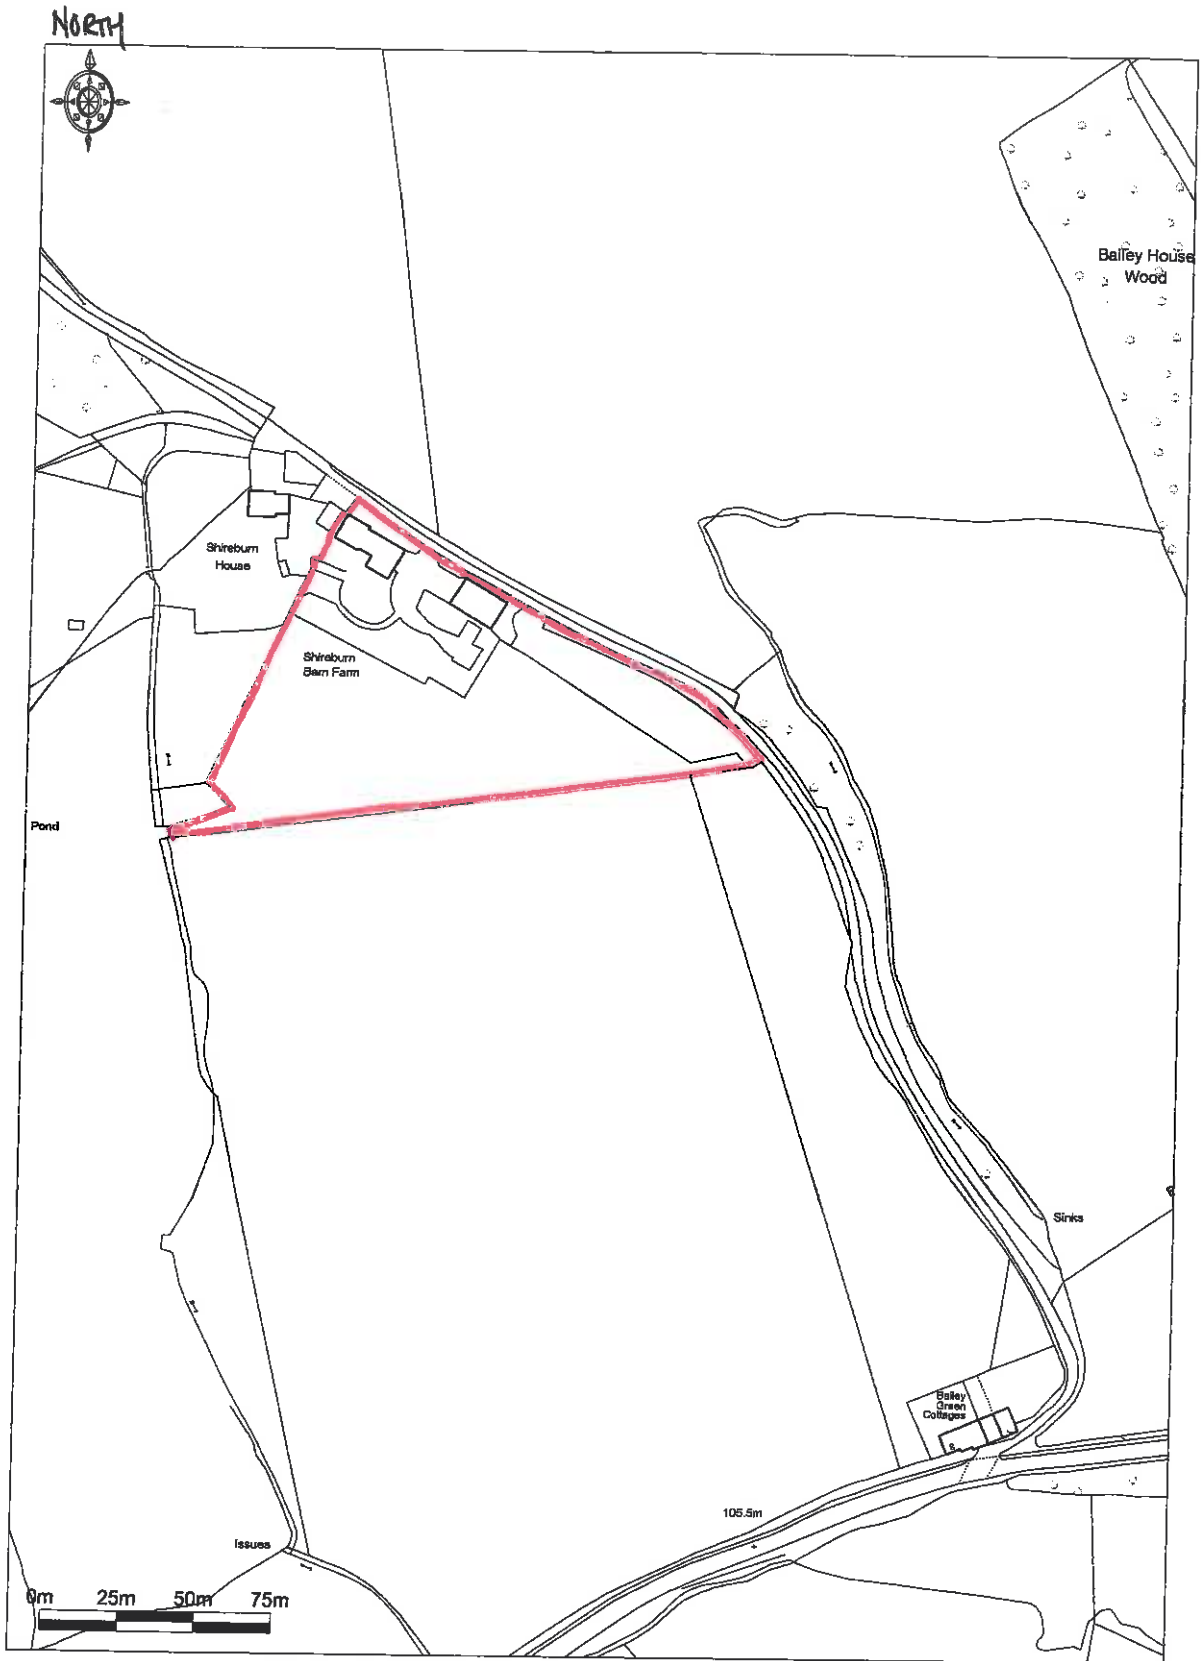

320160628P

Promap

SHIREBURN HOUSE BARN, LONGRIDGE ROAD, HURST GREEN BS4 7QP
SITE LOCATION PLAN (5007-11)