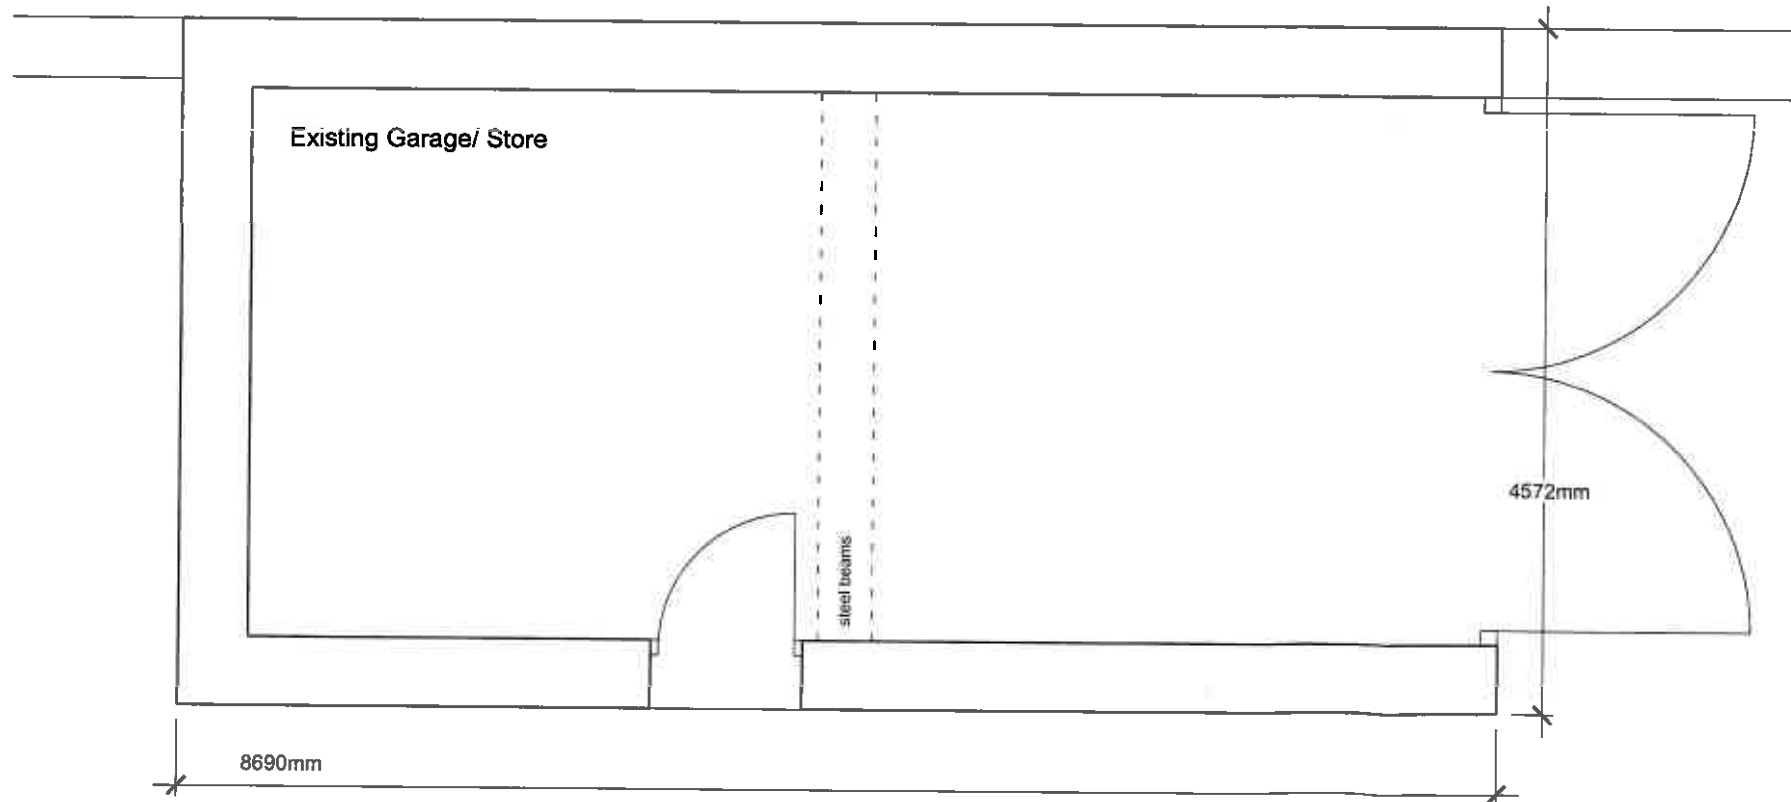

East Elevation

South Elevation

West Elevation

North Elevation

320160665P

Ground Floor Plan

Mr and Mrs Winder

Proposed Holiday Let at
Sunnybrook Barn
Slaidburn Road
Waddington

Existing Plan and Elevations

1:50/ 100 @ A3

April 2016

GW2016 - 01