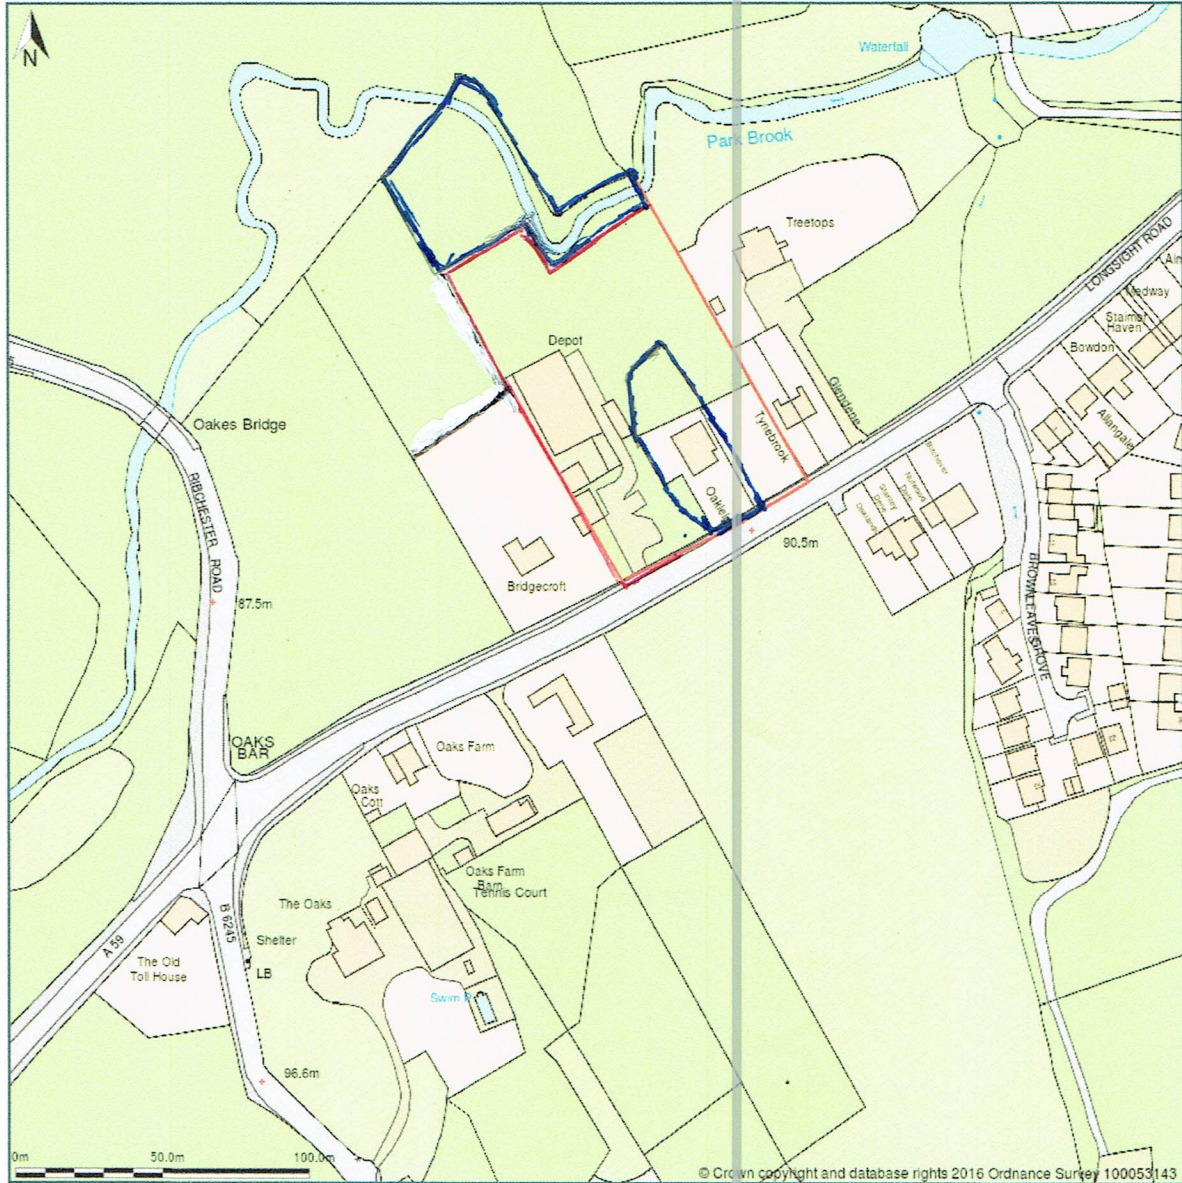

Oakleigh, Longsight Road, Copster Green, Lancashire, BB1 9EX

Site Plan shows area bounded by: 366971.67, 433422.27 367371.67, 433822.27 (at a scale of 1:2500) The representation of a road, track or path is no evidence of a right of way. The representation of features as lines is no evidence of a property boundary.

Produced on 7th May 2016 from the Ordnance Survey National Geographic Database and incorporating surveyed revision available at this date. Reproduction in whole or part is prohibited without the prior permission of Ordnance Survey. © Crown copyright 2016. Supplied by buyaplan.co.uk a licensed Ordnance Survey partner (100053143). Unique plan reference: #00122693-DE3B59