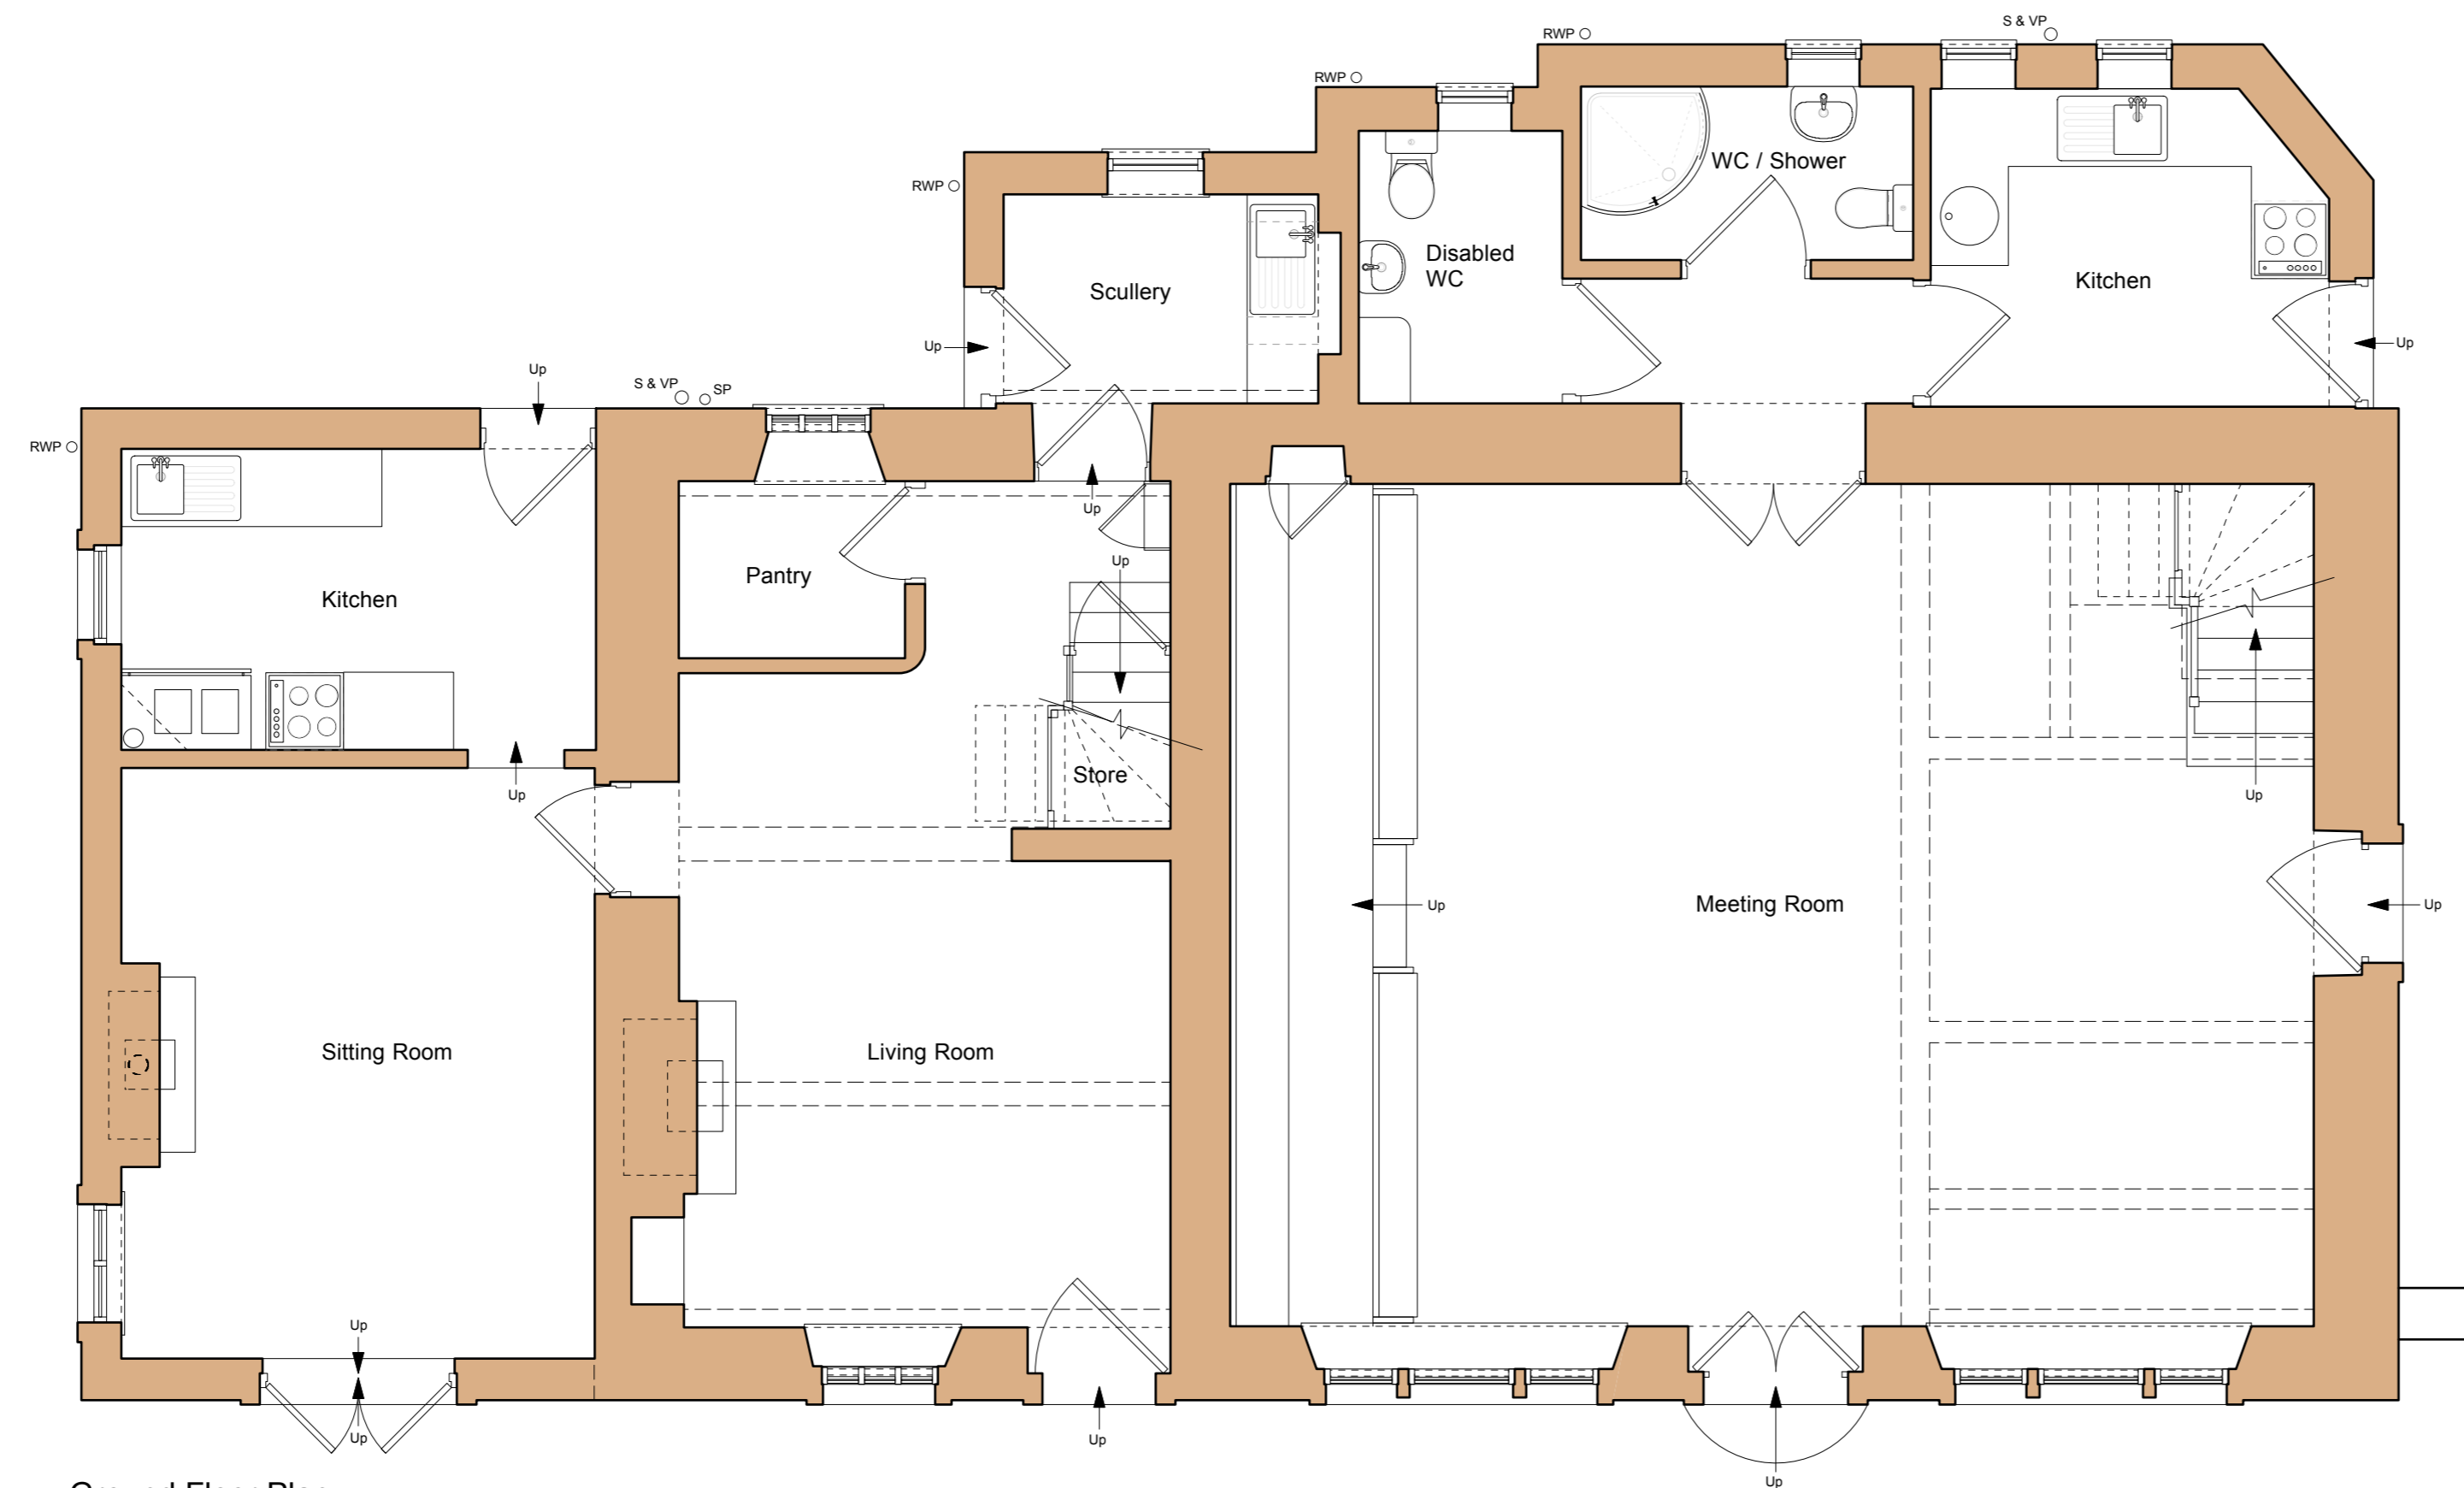

First Floor Plan

Ground Floor Plan

Rev	Date	Description
-	-	-

Friends Meeting House
Grindleton Road, Sawley

Existing Plans

Drwg. No.: 2246.E.01 Rev.: -

Date: Feb '16 Scale: 1:50@A1

IWA Architects