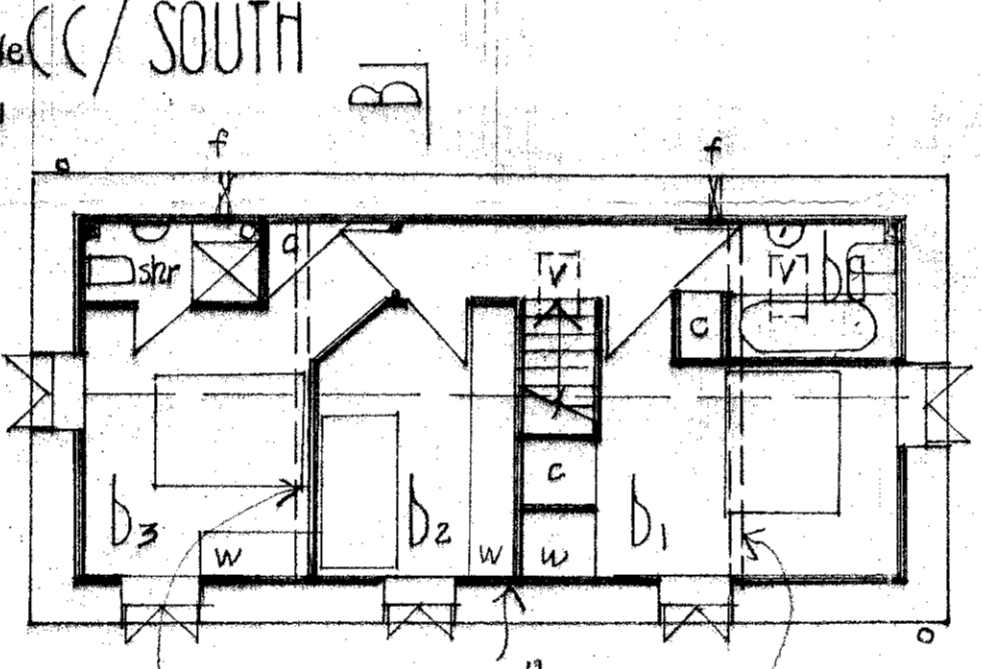

EXISTING

PROPOSED

LOCATION PA3 29G

SITE EXISTING area 0.42 ha grass

SITE PROPOSED area 0.21 ha

BARN CONVERSIONS UNIT 1 FISH HOUSE FARM CHIPPING scale 1:100 September 2016

320161027P

JOHN & JENNIFER WILSON Craven House Brook View Carleton SE190N North Yorkshire YO23

LANDSCAPING - new hawthorn hedge + fence to southern boundary 3 no new hawthorn trees to west of garages, 3.6m standards, feathered stake + tie to each tree