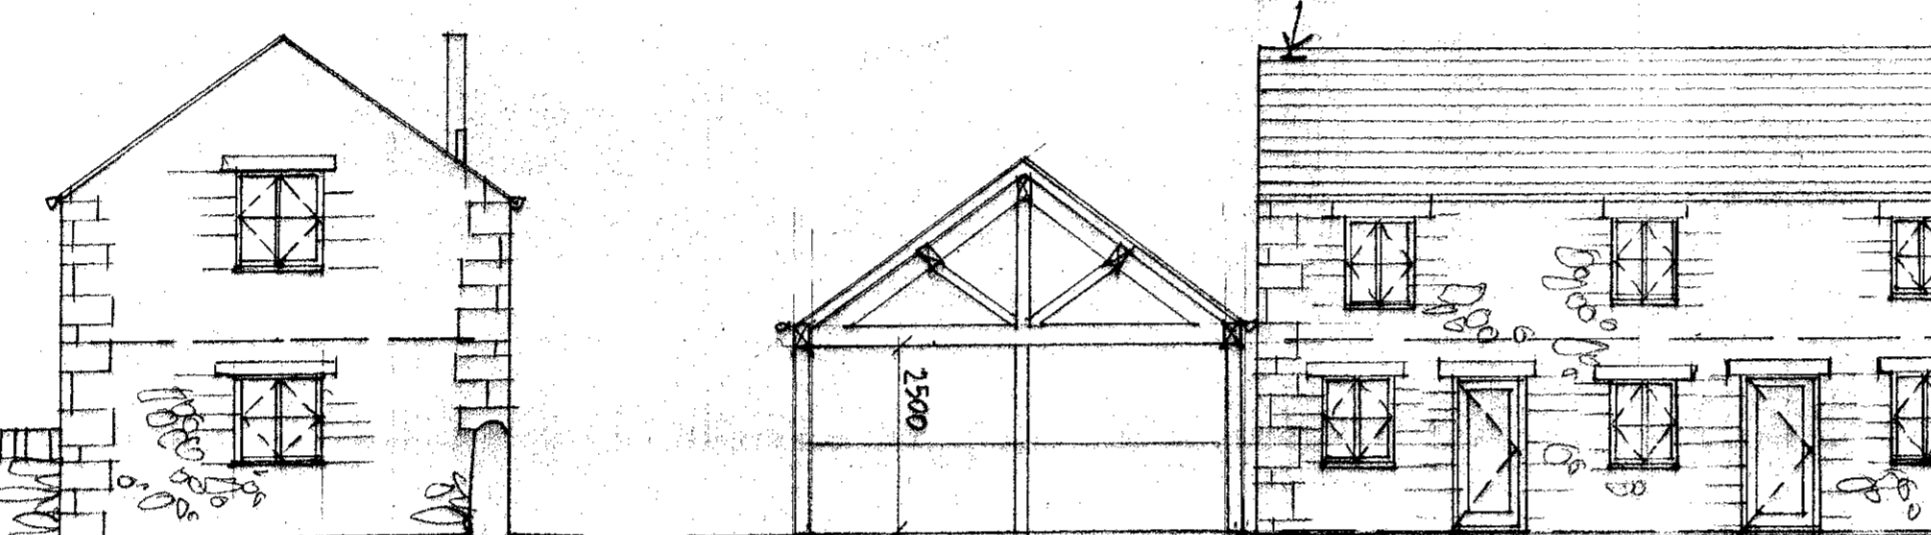

EXISTING

PROPOSED

LOCATION PA3 29G

SITE EXISTING area 0.42 ha grass

SITE PROPOSED area 0.21 ha

BARN CONVERSIONS UNIT 1 FISH HOUSE FARM CHIPPING scale 1:100 September 2016

320161027P

JOHN & JENNIFER WILSON Craven House Brook View Carleton SE190N North Yorkshire YO23

LANDSCAPING - new hawthorn hedge + fence to southern boundary 3 no new hawthorn trees to west of garages, 3.6m standards, feathered stake + tie to each tree