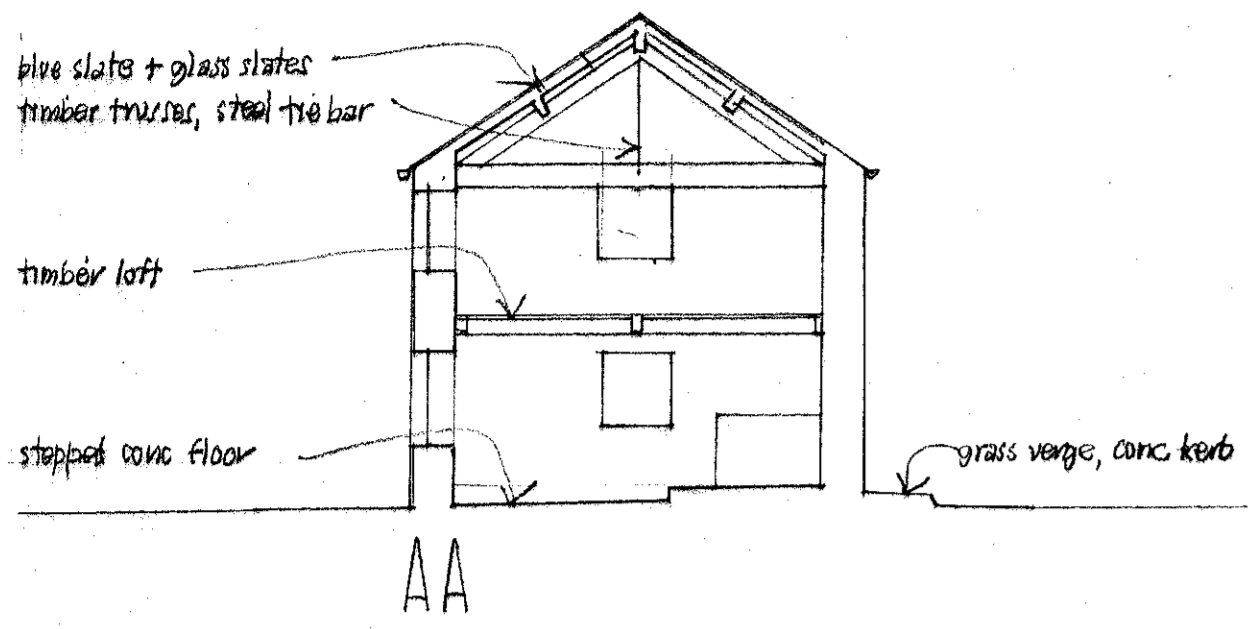

EXISTING

PROPOSED

LOCATION PA3 29G

SITE EXISTING area 0.42 ha grass

SITE PROPOSED area 0.21 ha

BARN CONVERSIONS UNIT 1 FISH HOUSE FARM CHIPPING scale 1:100 September 2016

320161027P

JOHN & JENNIFER WILSON Craven House Brook View Carleton SE190N North Yorkshire YO23

LANDSCAPING - new hawthorn hedge + fence to southern boundary 3 no new hawthorn trees to west of garages, 3.6m standards, feathered stake + tie to each tree