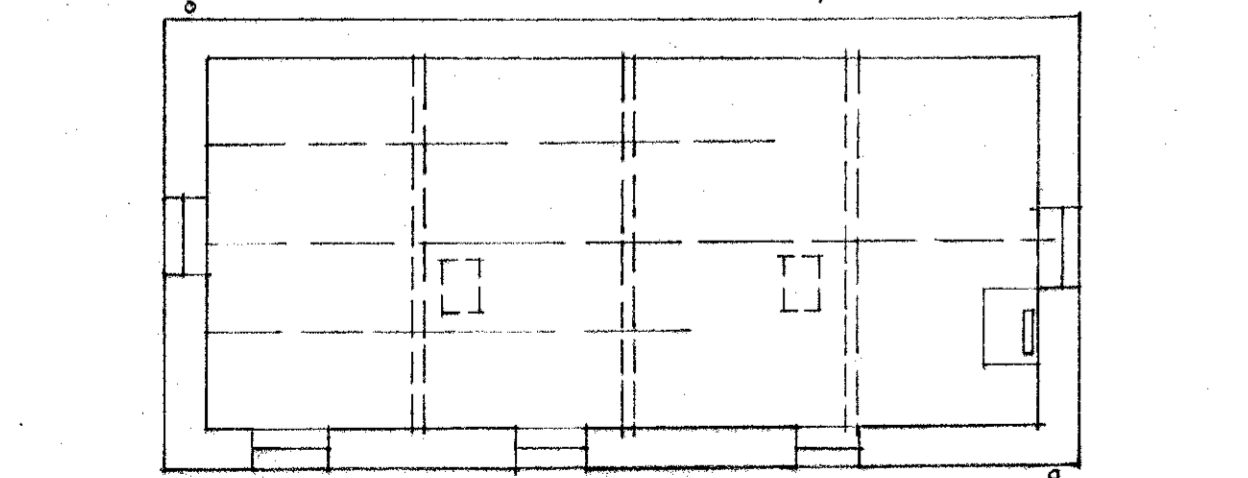

EXISTING

PROPOSED

LOCATION PA3 29G

SITE EXISTING area 0.42 ha grass

SITE PROPOSED area 0.21 ha

BARN CONVERSIONS UNIT 1 FISH HOUSE FARM CHIPPING scale 1:100 September 2016

320161027P

JOHN & JENNIFER WILSON Craven House Brook View Carleton SE190N North Yorkshire YO23

LANDSCAPING - new hawthorn hedge + fence to southern boundary 3 no new hawthorn trees to west of garages, 3.6m standards, feathered stake + tie to each tree