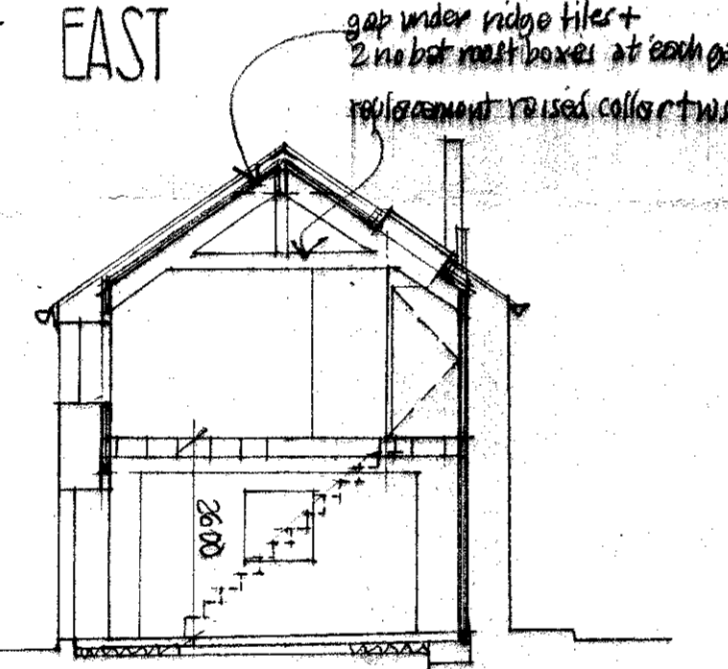

EXISTING

PROPOSED

LOCATION PA3 29G

SITE EXISTING area 0.42 ha grass

SITE PROPOSED area 0.21 ha

BARN CONVERSIONS UNIT 1 FISH HOUSE FARM CHIPPING scale 1:100 September 2016

320161027P

JOHN & JENNIFER WILSON Craven House Brook View Carleton SE190N North Yorkshire YO23

LANDSCAPING - new hawthorn hedge + fence to southern boundary 3 no new hawthorn trees to west of garages, 3.6m standards, feathered stake + tie to each tree