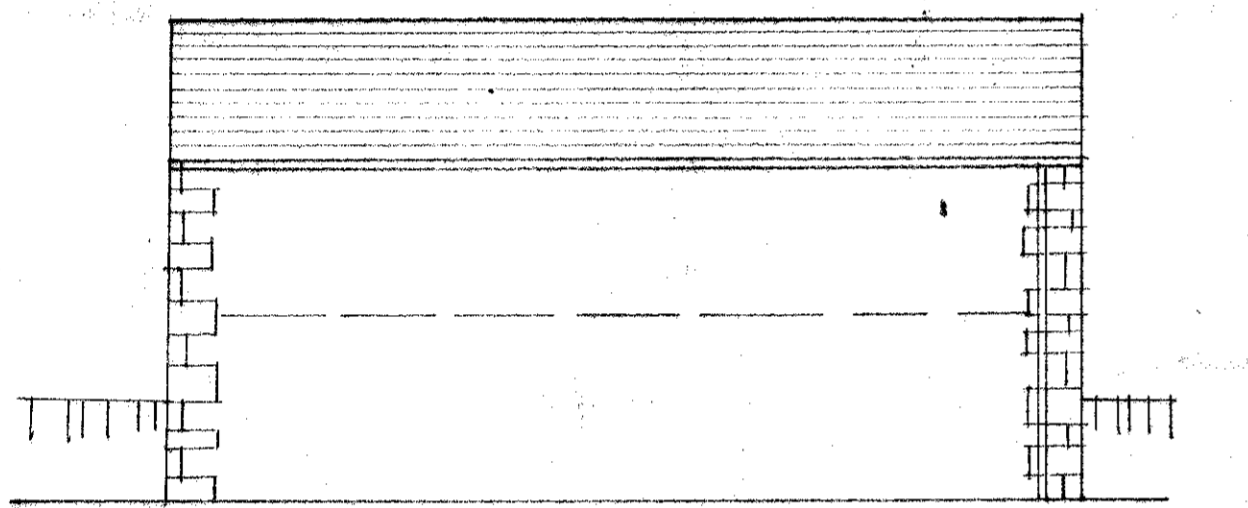

EXISTING

PROPOSED

LOCATION PA3 29G

SITE EXISTING area 0.42 ha grass

SITE PROPOSED area 0.21 ha

BARN CONVERSIONS UNIT 1 FISH HOUSE FARM CHIPPING scale 1:100 September 2016

320161027P

JOHN & JENNIFER WILSON Craven House Brook View Carleton SE190N North Yorkshire YO23

LANDSCAPING - new hawthorn hedge + fence to southern boundary 3 no new hawthorn trees to west of garages, 3.6m standards, feathered stake + tie to each tree