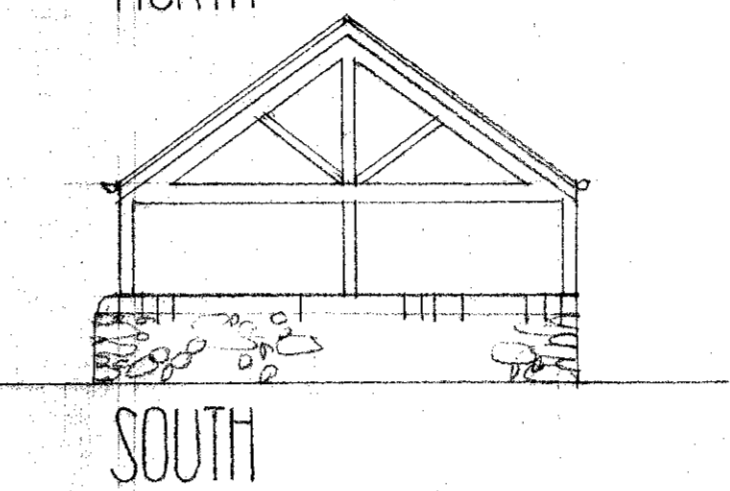

EXISTING

PROPOSED

LOCATION PA3 29G

SITE EXISTING area 0.42 ha grass

SITE PROPOSED area 0.21 ha

BARN CONVERSIONS UNIT 1 FISH HOUSE FARM CHIPPING scale 1:100 September 2016

320161027P

JOHN & JENNIFER WILSON Craven House Brook View Carleton SE190N North Yorkshire YO23

LANDSCAPING - new hawthorn hedge + fence to southern boundary 3 no new hawthorn trees to west of garages, 3.6m standards, feathered stake + tie to each tree