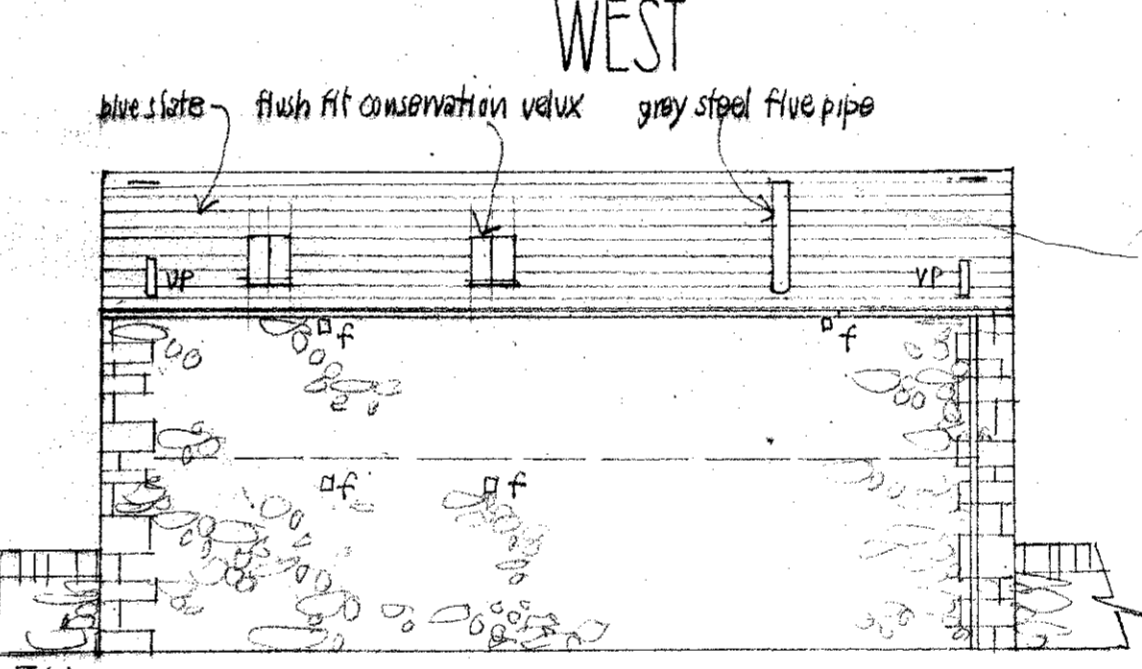

EXISTING

PROPOSED

LOCATION PA3 29G

SITE EXISTING area 0.42 ha grass

SITE PROPOSED area 0.21 ha

BARN CONVERSIONS UNIT 1 FISH HOUSE FARM CHIPPING scale 1:100 September 2016

320161027P

JOHN & JENNIFER WILSON Craven House Brook View Carleton SE190N North Yorkshire YO23

LANDSCAPING - new hawthorn hedge + fence to southern boundary 3 no new hawthorn trees to west of garages, 3.6m standards, feathered stake + tie to each tree