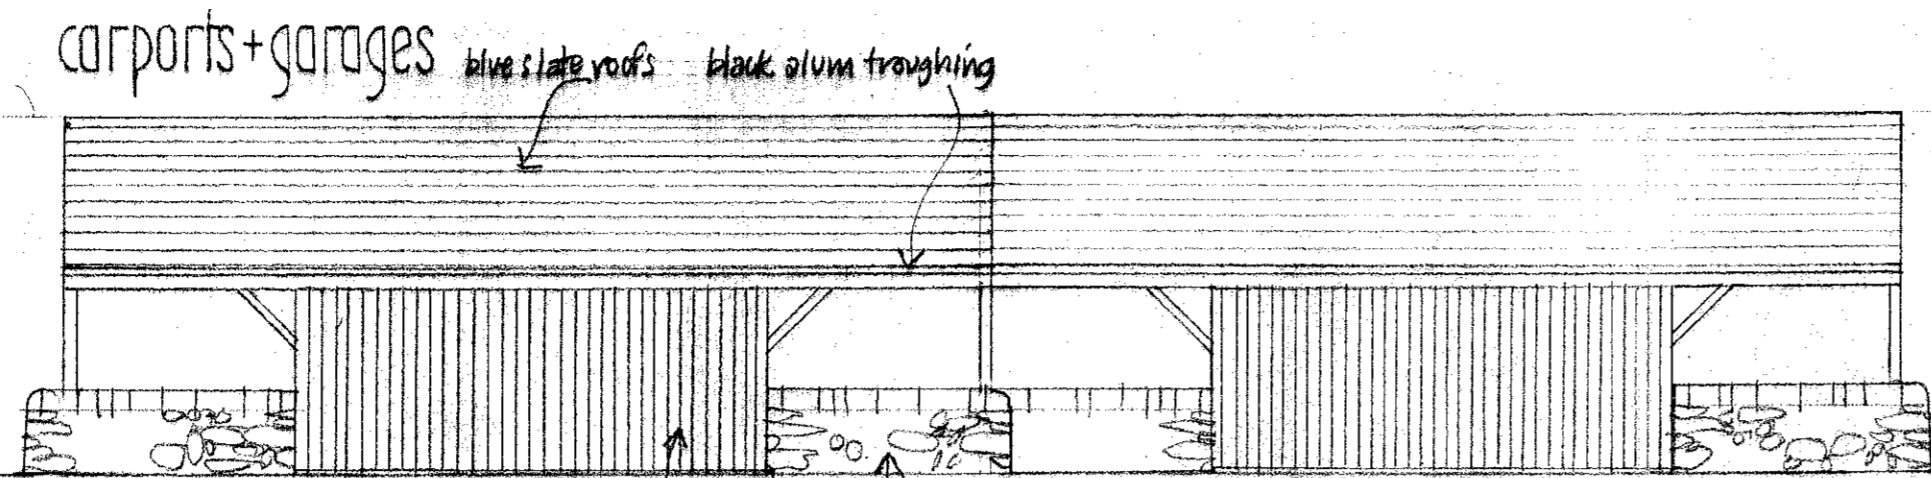

EXISTING

PROPOSED

LOCATION PA3 29G

SITE EXISTING area 0.42 ha grass

SITE PROPOSED area 0.21 ha

BARN CONVERSIONS UNIT 1 FISH HOUSE FARM CHIPPING scale 1:100 September 2016

320161027P

JOHN & JENNIFER WILSON Craven House Brook View Carleton SE190N North Yorkshire YO23

LANDSCAPING - new hawthorn hedge + fence to southern boundary 3 no new hawthorn trees to west of garages, 3.6m standards, feathered stake + tie to each tree