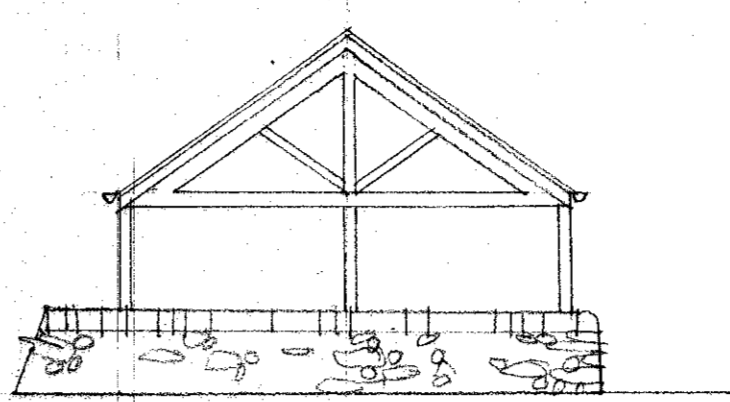

EXISTING

PROPOSED

LOCATION PA3 29G

SITE EXISTING area 0.42 ha grass

SITE PROPOSED area 0.21 ha

BARN CONVERSIONS UNIT 1 FISH HOUSE FARM CHIPPING scale 1:100 September 2016

320161027P

JOHN & JENNIFER WILSON Craven House Brook View Carleton SE190N North Yorkshire YO23

LANDSCAPING - new hawthorn hedge + fence to southern boundary 3 no new hawthorn trees to west of garages, 3.6m standards, feathered stake + tie to each tree