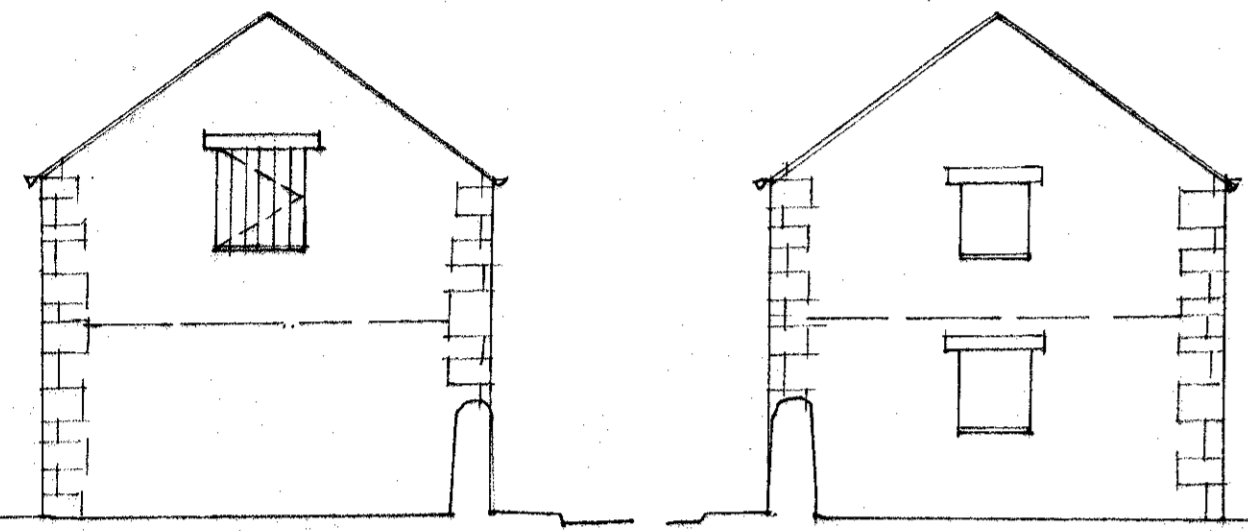

EXISTING

PROPOSED

LOCATION PA3 29G

SITE EXISTING area 0.42 ha grass

SITE PROPOSED area 0.21 ha

BARN CONVERSIONS UNIT 1 FISH HOUSE FARM CHIPPING scale 1:100 September 2016

320161027P

JOHN & JENNIFER WILSON Craven House Brook View Carleton SE190N North Yorkshire YO23

LANDSCAPING - new hawthorn hedge + fence to southern boundary 3 no new hawthorn trees to west of garages, 3.6m standards, feathered stake + tie to each tree