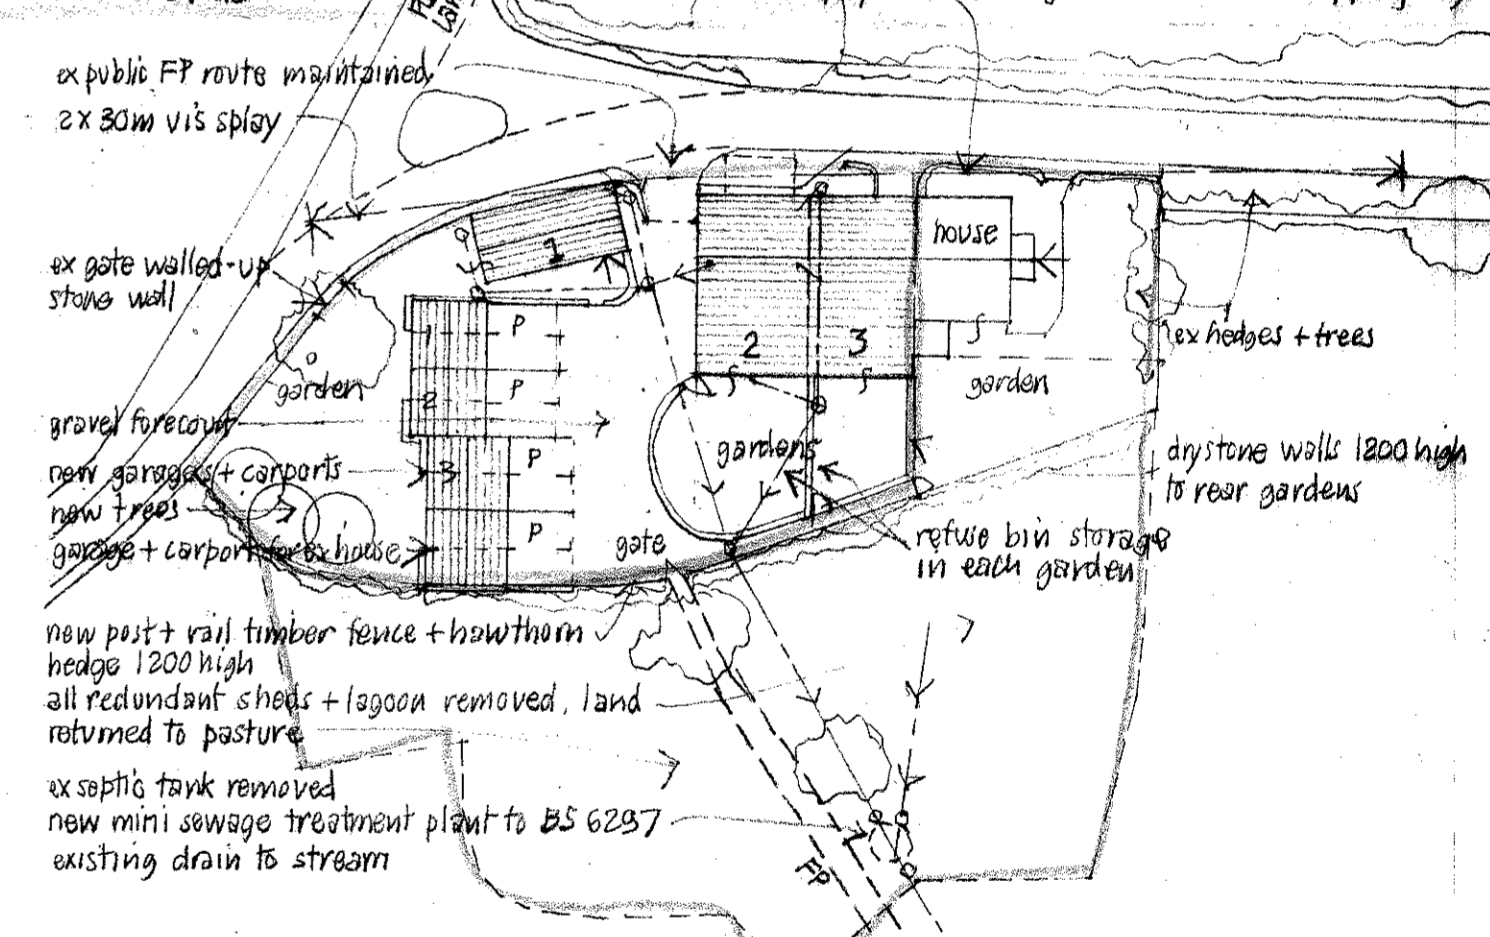

EXISTING

PROPOSED

LOCATION PA3 29G

SITE EXISTING area 0.42 ha grass

SITE PROPOSED area 0.21 ha

BARN CONVERSIONS UNIT 1 FISH HOUSE FARM CHIPPING scale 1:100 September 2016

320161027P

JOHN & JENNIFER WILSON Craven House Brook View Carleton SE190N North Yorkshire YO23

LANDSCAPING - new hawthorn hedge + fence to southern boundary 3 no new hawthorn trees to west of garages, 3.6m standards, feathered stake + tie to each tree