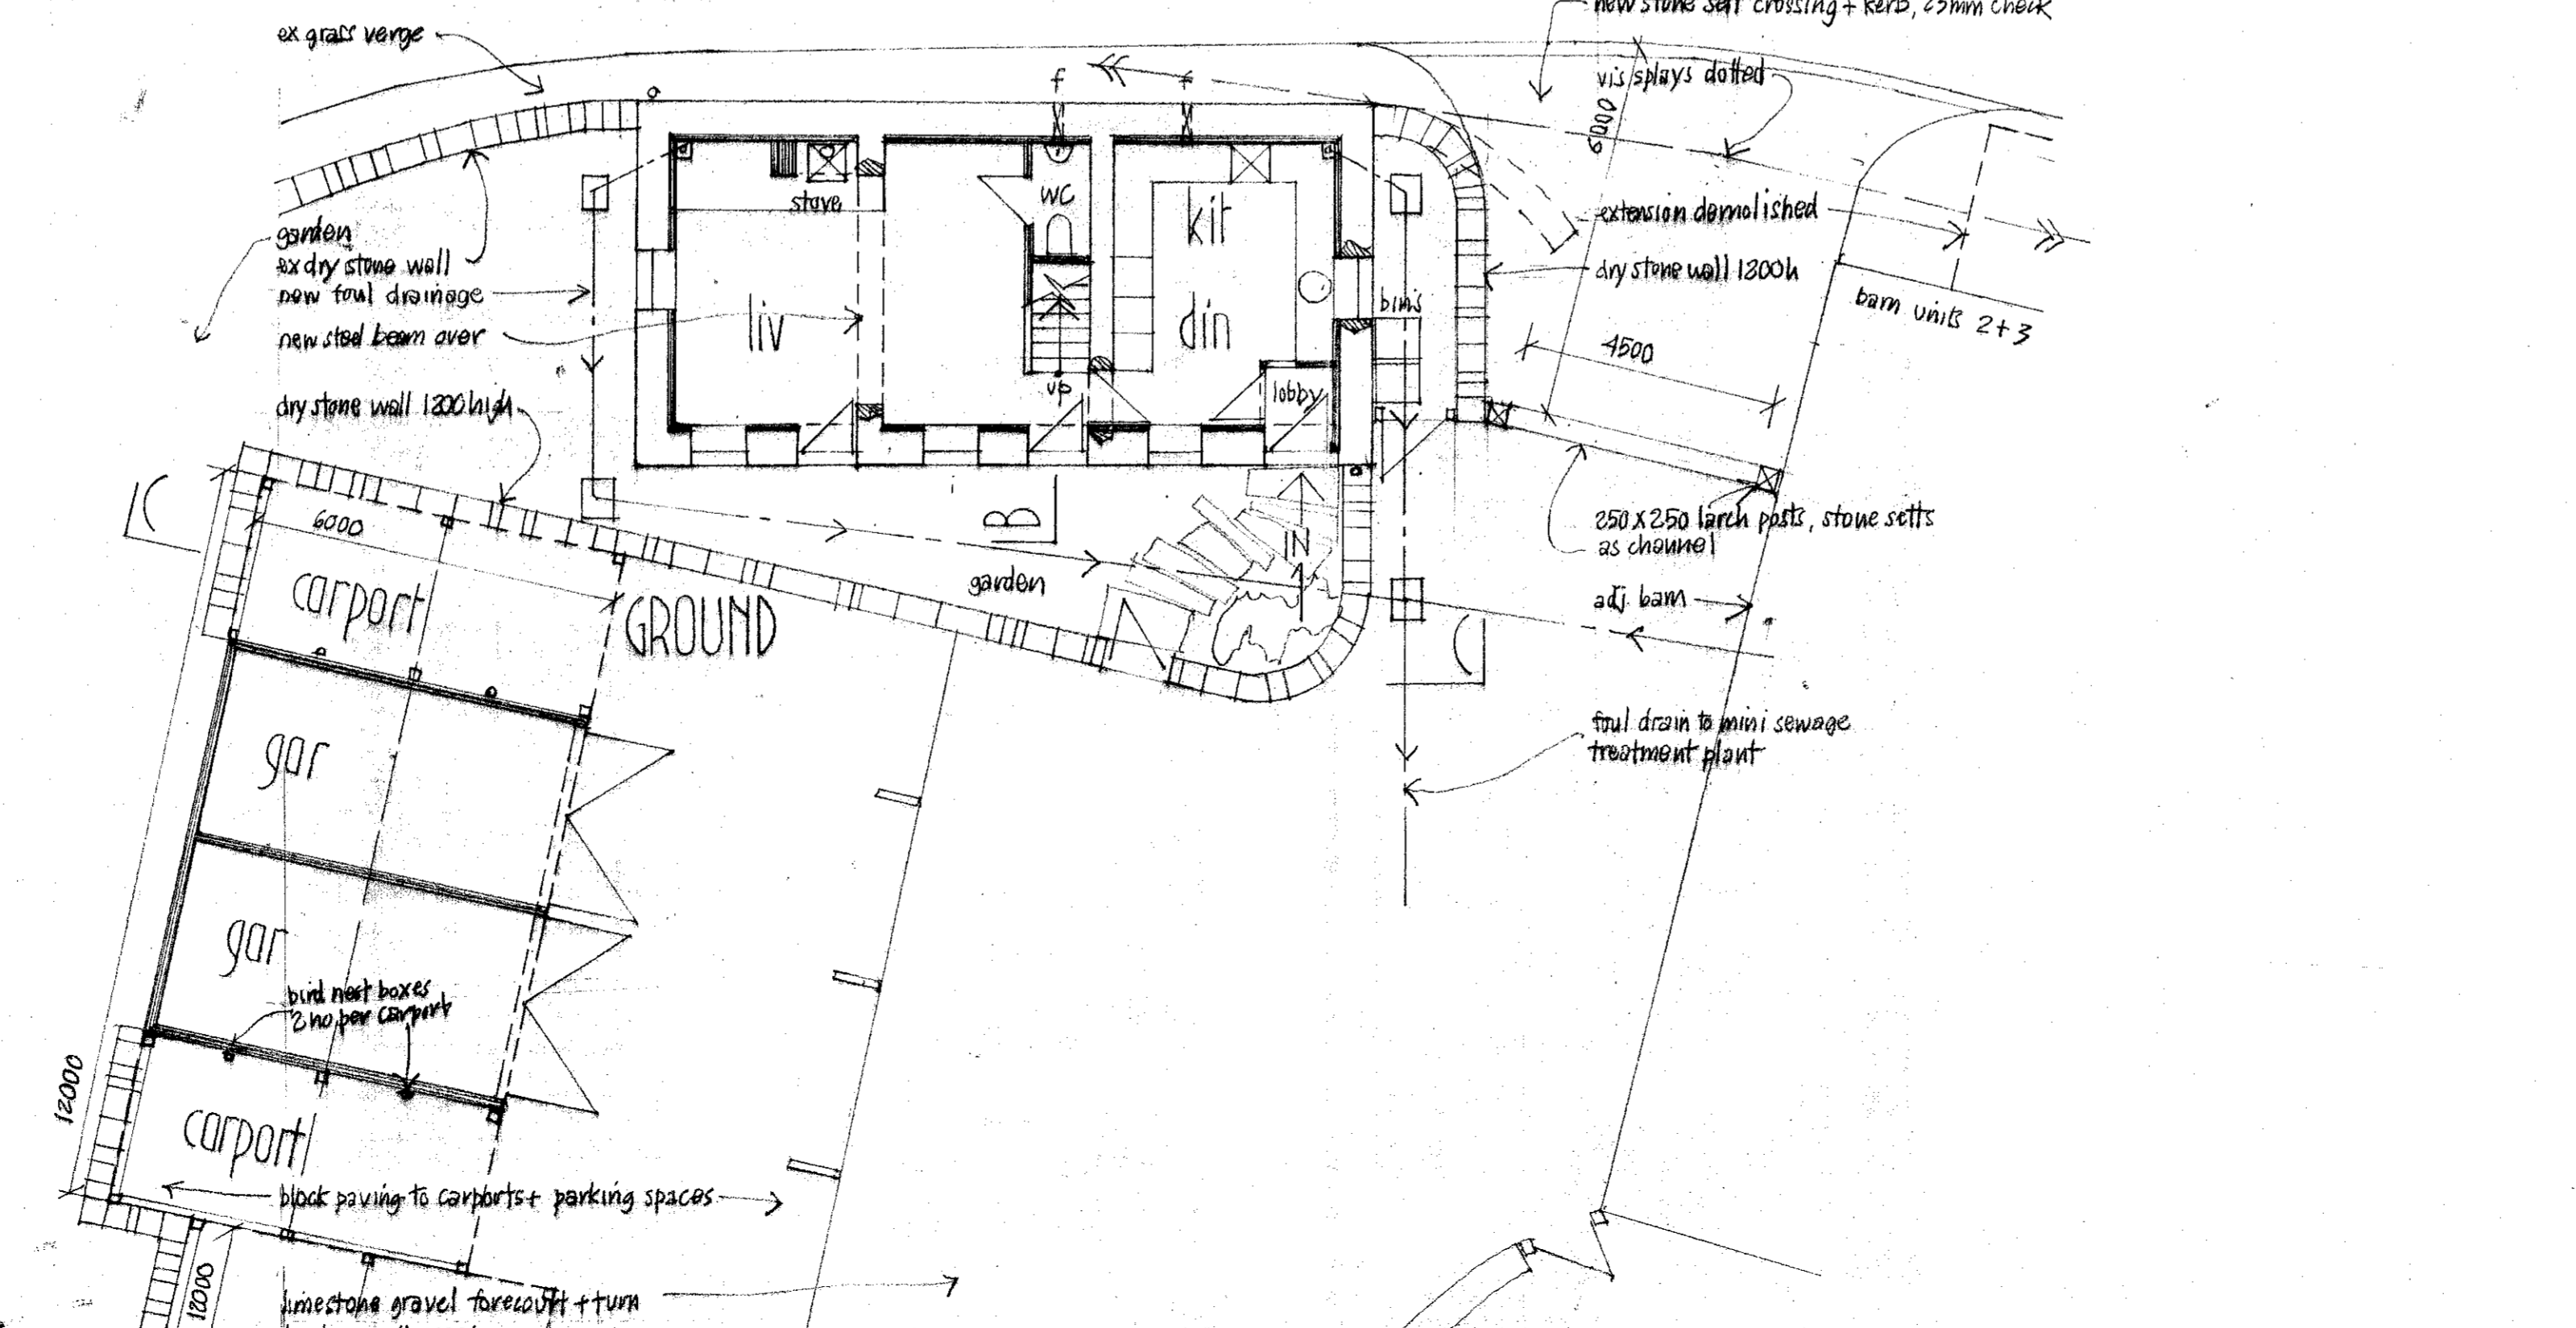

EXISTING

PROPOSED

LOCATION PA3 29G

SITE EXISTING area 0.42 ha grass

SITE PROPOSED area 0.21 ha

BARN CONVERSIONS UNIT 1 FISH HOUSE FARM CHIPPING scale 1:100 September 2016

320161027P

JOHN & JENNIFER WILSON Craven House Brook View Carleton SE190N North Yorkshire YO23

LANDSCAPING - new hawthorn hedge + fence to southern boundary 3 no new hawthorn trees to west of garages, 3.6m standards, feathered stake + tie to each tree