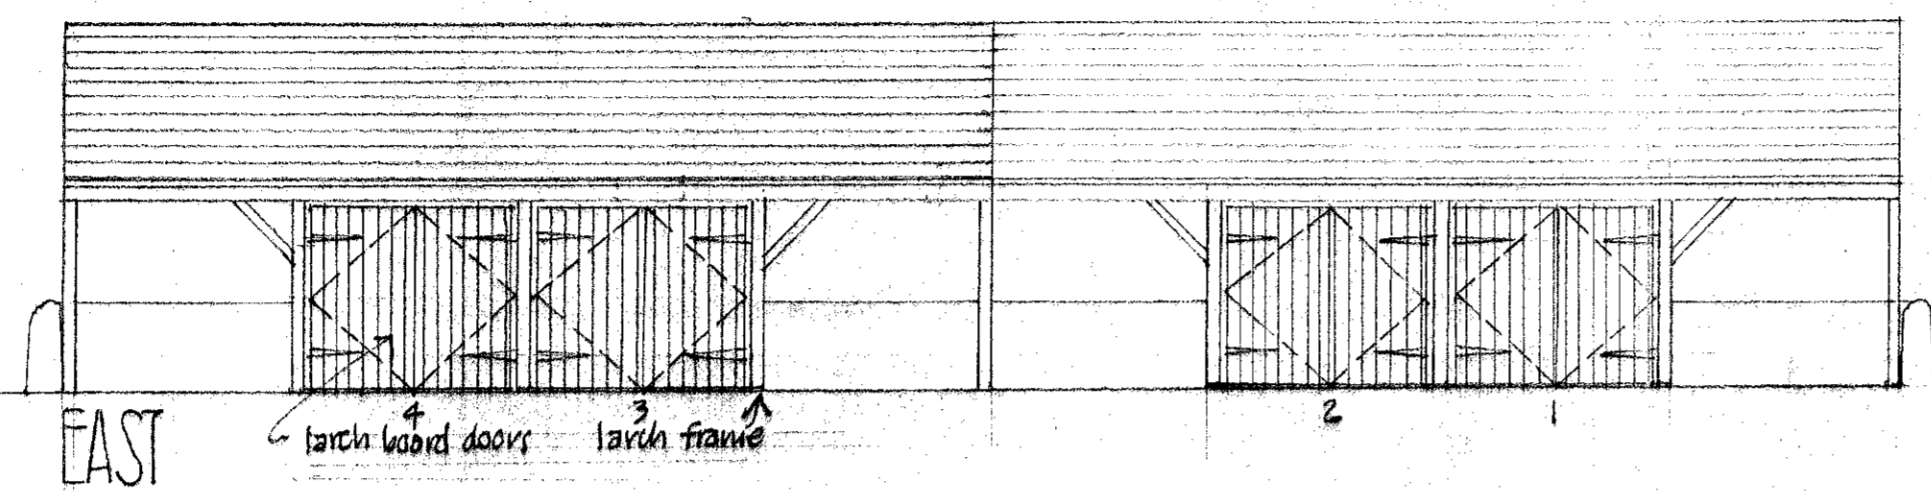

EXISTING

PROPOSED

LOCATION PA3 29G

SITE EXISTING area 0.42 ha grass

SITE PROPOSED area 0.21 ha

BARN CONVERSIONS UNIT 1 FISH HOUSE FARM CHIPPING scale 1:100 September 2016

320161027P

JOHN & JENNIFER WILSON Craven House Brook View Carleton SE190N North Yorkshire YO23

LANDSCAPING - new hawthorn hedge + fence to southern boundary 3 no new hawthorn trees to west of garages, 3.6m standards, feathered stake + tie to each tree