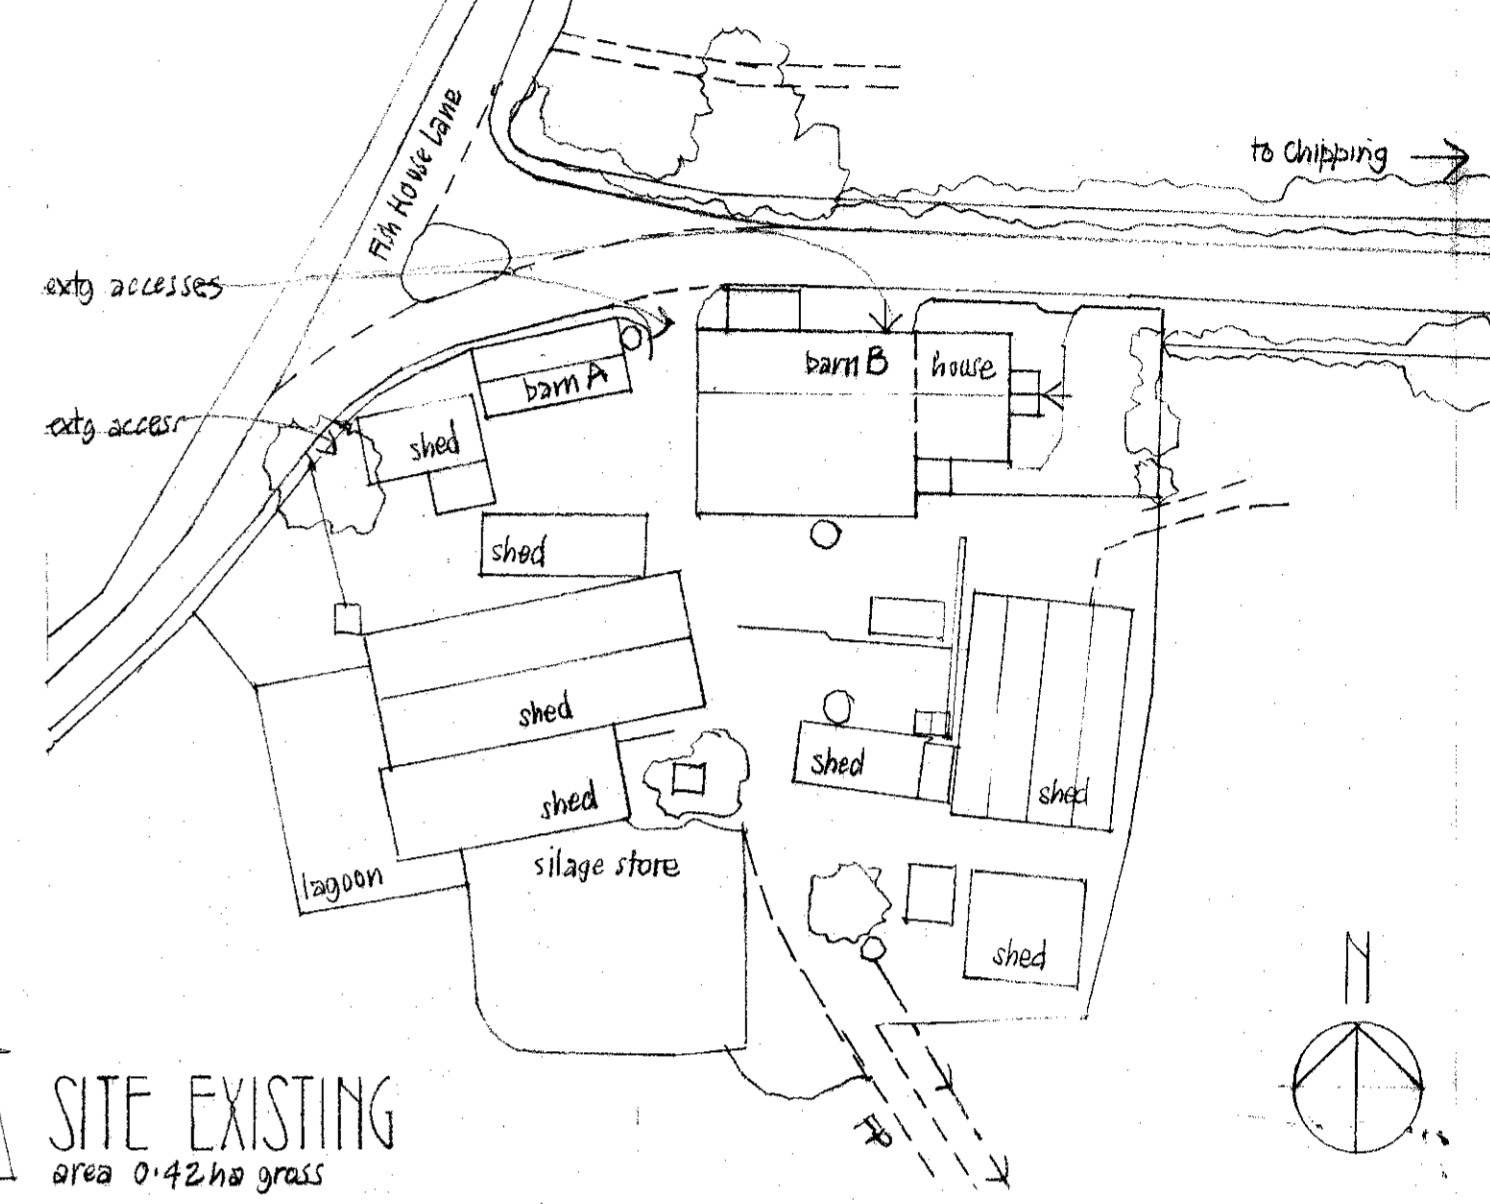

EXISTING

PROPOSED

LOCATION PA3 29G

SITE EXISTING area 0.42 ha grass

SITE PROPOSED area 0.21 ha

BARN CONVERSIONS UNIT 1 FISH HOUSE FARM CHIPPING scale 1:100 September 2016

320161027P

JOHN & JENNIFER WILSON Craven House Brook View Carleton SE190N North Yorkshire YO23

LANDSCAPING - new hawthorn hedge + fence to southern boundary 3 no new hawthorn trees to west of garages, 3.6m standards, feathered stake + tie to each tree