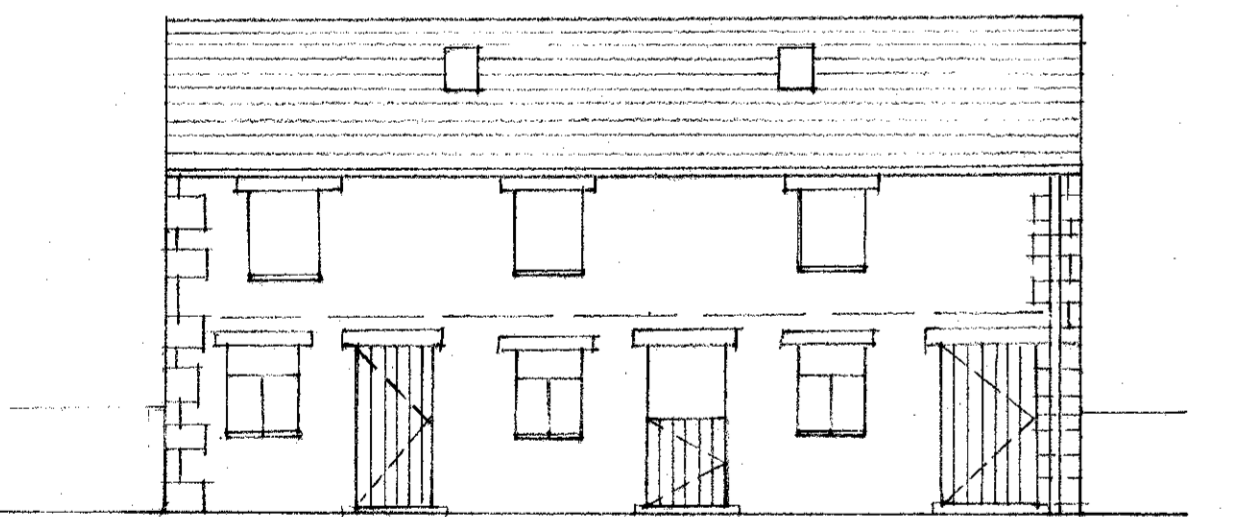

EXISTING

PROPOSED

LOCATION PA3 29G

SITE EXISTING area 0.42 ha grass

SITE PROPOSED area 0.21 ha

BARN CONVERSIONS UNIT 1 FISH HOUSE FARM CHIPPING scale 1:100 September 2016

320161027P

JOHN & JENNIFER WILSON Craven House Brook View Carleton SE190N North Yorkshire YO23

LANDSCAPING - new hawthorn hedge + fence to southern boundary 3 no new hawthorn trees to west of garages, 3.6m standards, feathered stake + tie to each tree