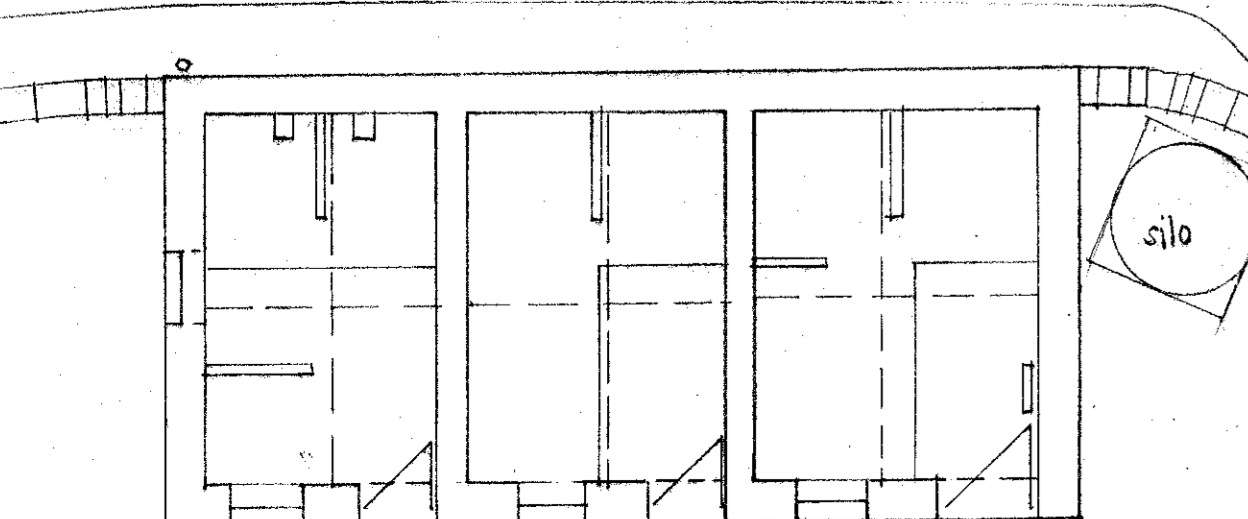

EXISTING

PROPOSED

LOCATION PA3 29G

SITE EXISTING area 0.42 ha grass

SITE PROPOSED area 0.21 ha

BARN CONVERSIONS UNIT 1 FISH HOUSE FARM CHIPPING scale 1:100 September 2016

320161027P

JOHN & JENNIFER WILSON Craven House Brook View Carleton SE190N North Yorkshire YO23

LANDSCAPING - new hawthorn hedge + fence to southern boundary 3 no new hawthorn trees to west of garages, 3.6m standards, feathered stake + tie to each tree