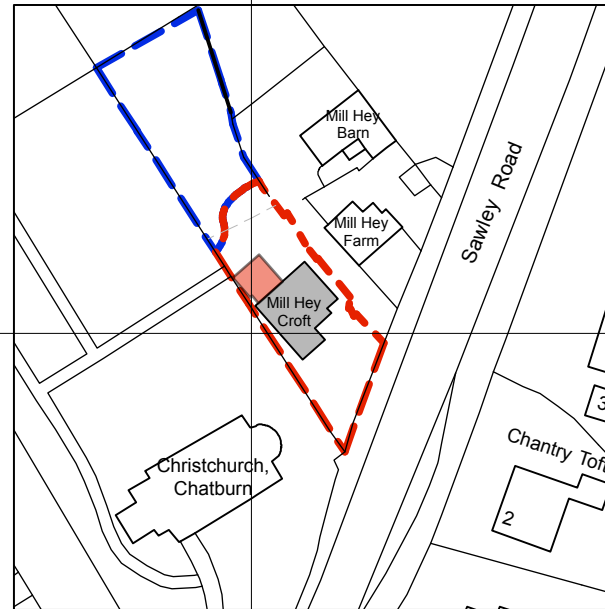

376900m

377000m

377100m

444400m

444400m

444300m

444300m

444200m

444200m

376900m

377000m

377100m

This drawing is the property of IWA Architects. Copyright is reserved by them and the drawing is issued on condition that it is not copied either wholly or in part without the consent in writing of IWA Architects.

Dimensions should not be scaled. All dimensions to be checked on site by the contractor before commencement of the relevant part of the work

Rev	Date	Description
A	22.05.2015	Amended scheme.

Mill Hey Croft
Chatburn

OS Site Location Plan

Drwg. No.: 2127.OS.01	Rev.: -

Date: May '15	Scale: 1:1250@A4

IWA Architects

Waterloo Mill, Waterloo Road, Clitheroe, Lancashire, BB7 1LR.

t: +44 (0) 1200 423487
f: +44 (0) 1200 458278
e: admh@iwarhitects.co.uk
w: www.iwarhitects.co.uk