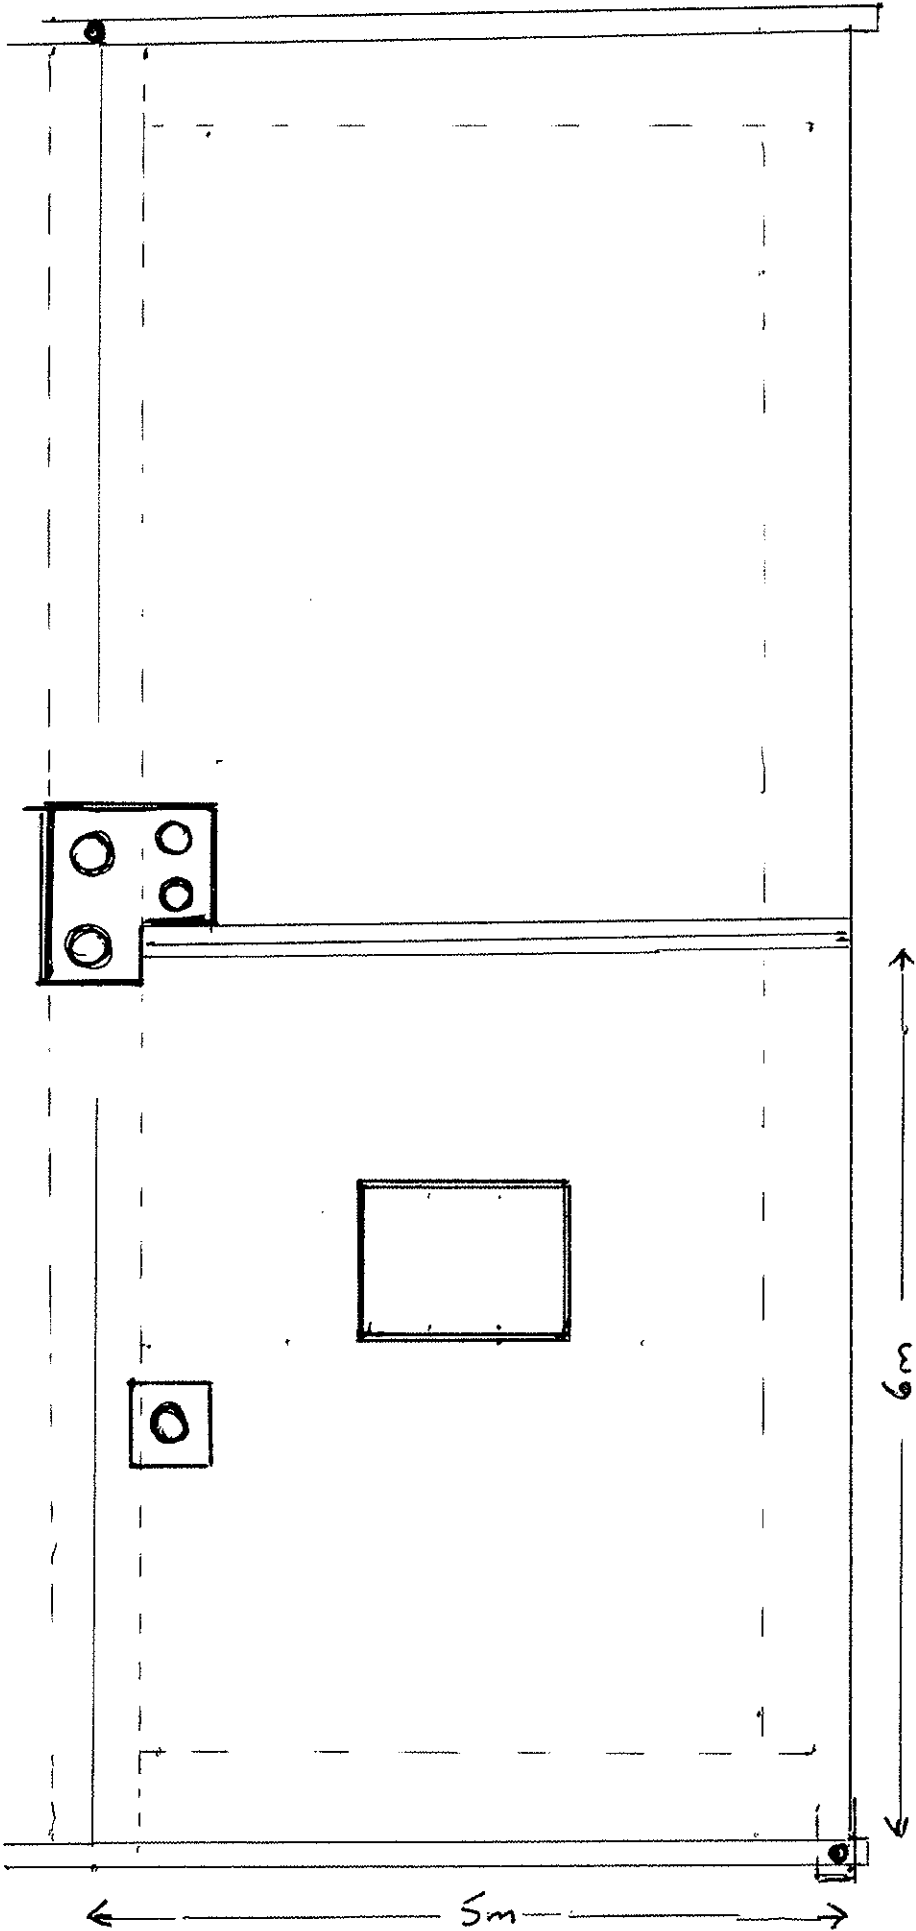

22 KING STREET.

ROOF PLAN.

PROPOSED

SCALE 1:50

22 KING STREET.

ROOF PLAN.

EXISTING

SCALE 1:50