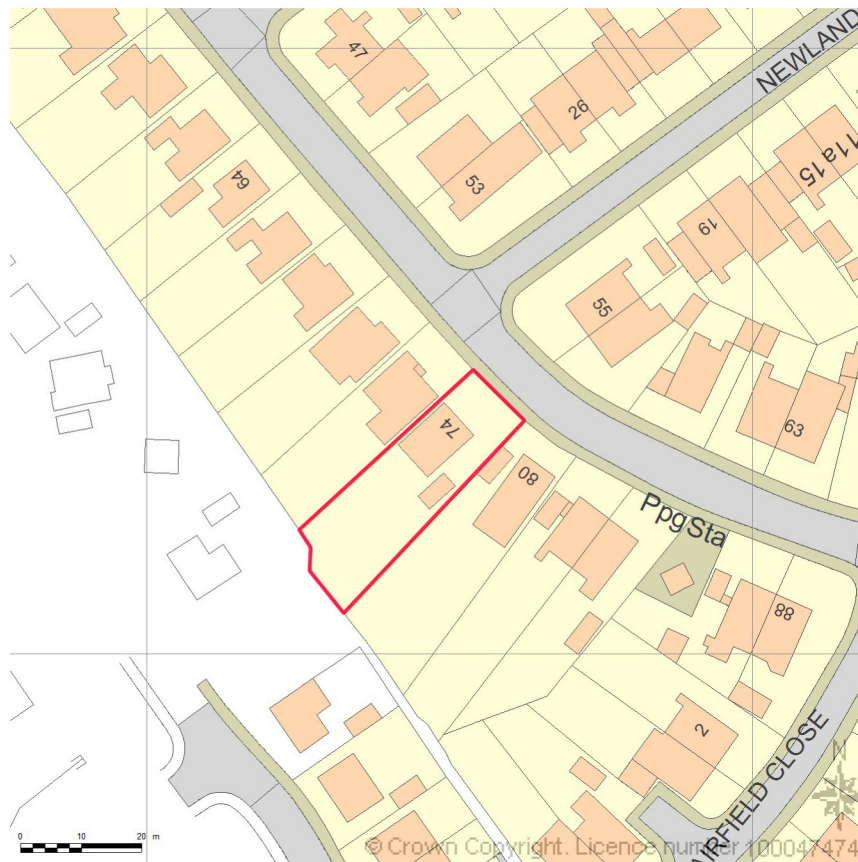

SITE LOCATION PLAN  
AREA 2 HA  
SCALE: 1:1250 on A4  
CENTRE COORDINATES: 373148 , 441136

Supplied by Streetwise Maps Ltd  
[www.streetwise.net](http://www.streetwise.net)  
Licence No: 100047474  
16:10:08 28/07/2015