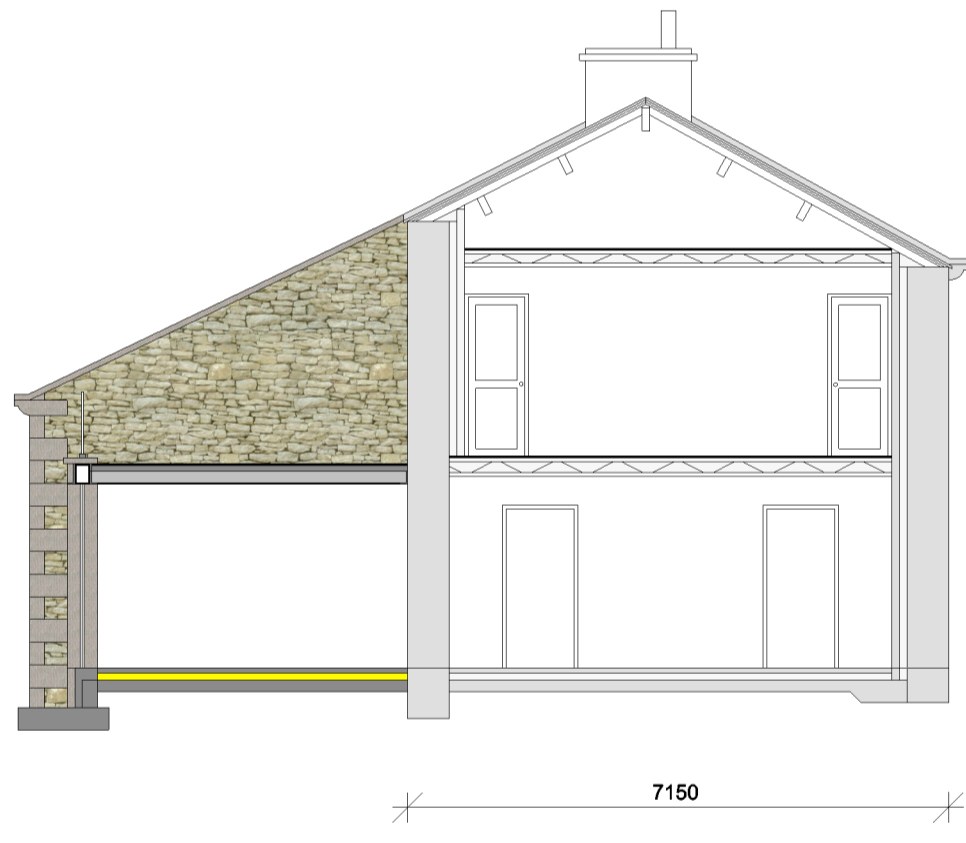

Proposed Southwest Elevation

Proposed Section **D-D**

Clend Farm, School Lane, Dalehead, Slaidburn, Clitheroe, BB7 4TS.	Drawing No: 202
	Scale: 1:100 @ A3