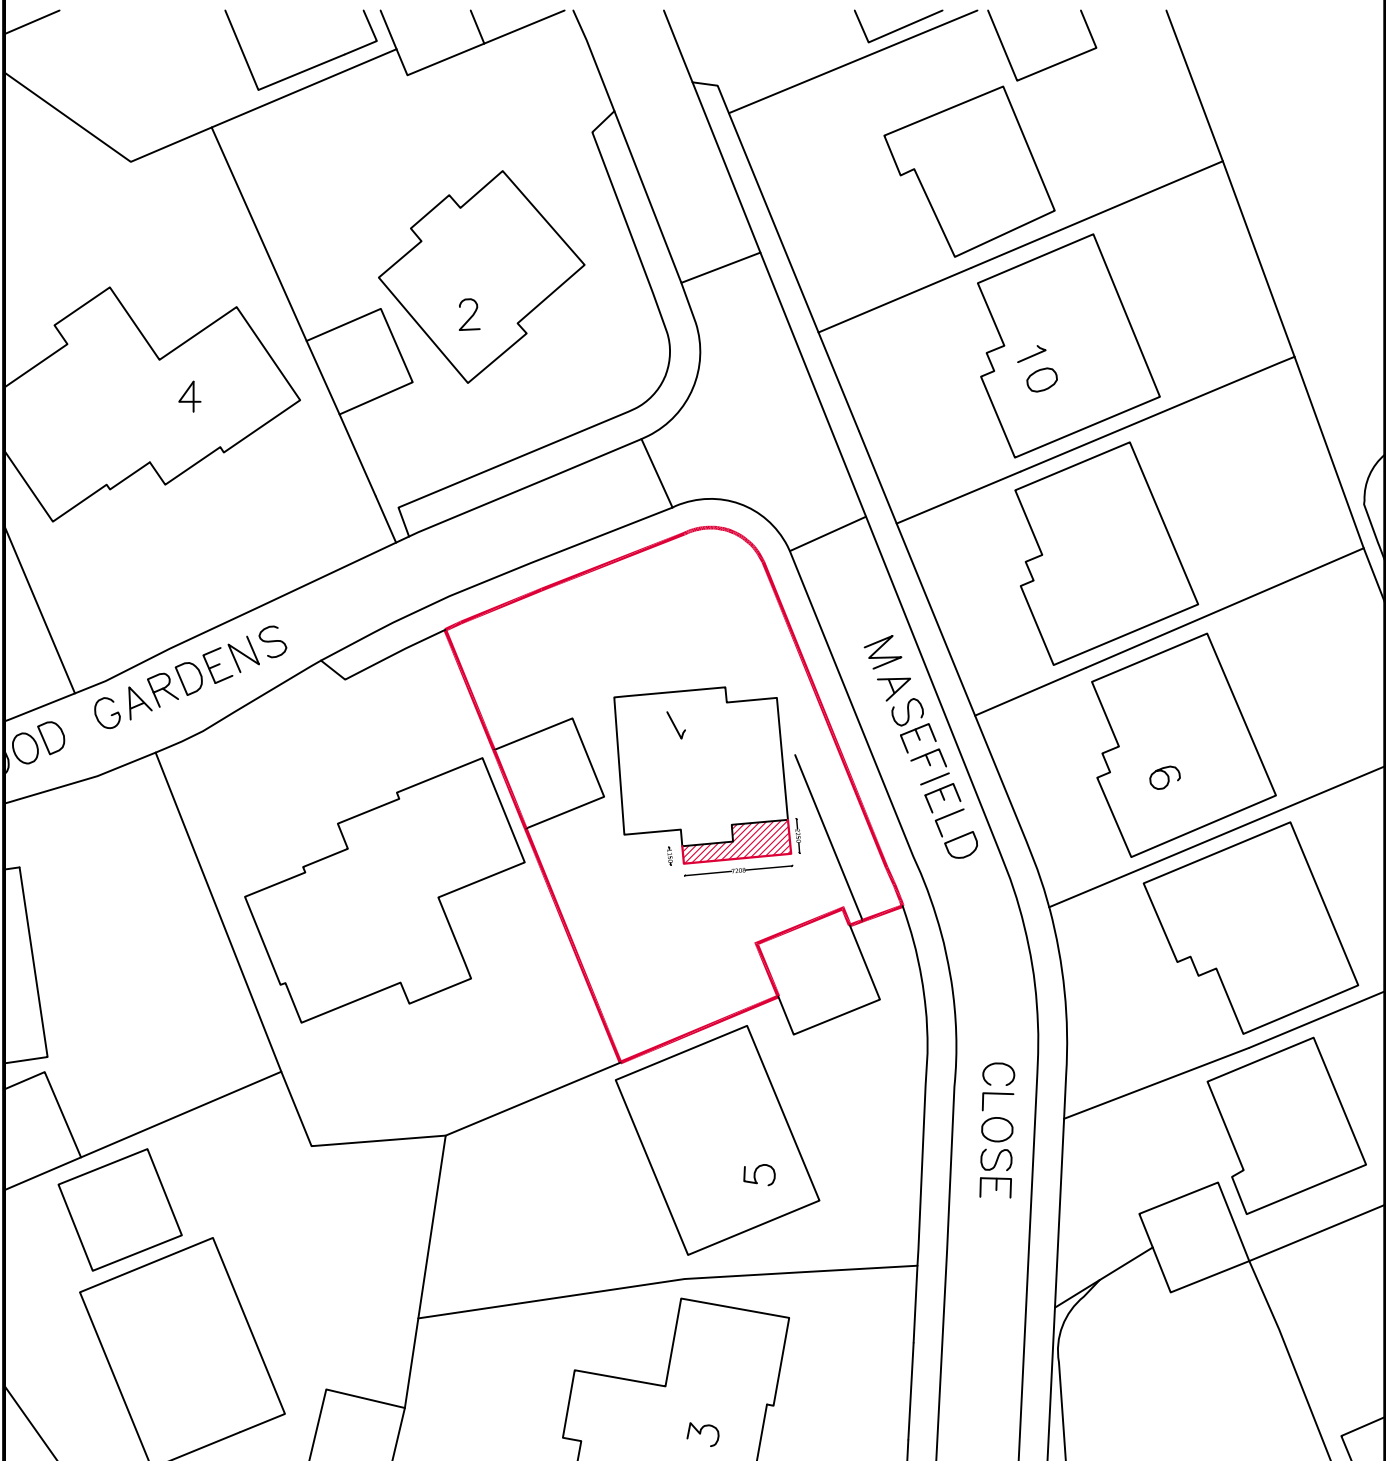

10 m

Project Location:

1 Netherwood Gardens,
Brockhall Village,
Old Langho,
Blackburn,
BB6 8HR

Drawing:

Block Plan

Drawn By: N White

CAD Ref:

Checked By:

CON Ref:

Scale: 1:500 @ A4

Drawing No:

Rev:

Date: Oct 2016

BS 885 / 02

A

THE OLD TANNERY
Eastgate, Accrington, Lancs. BB5 6PW