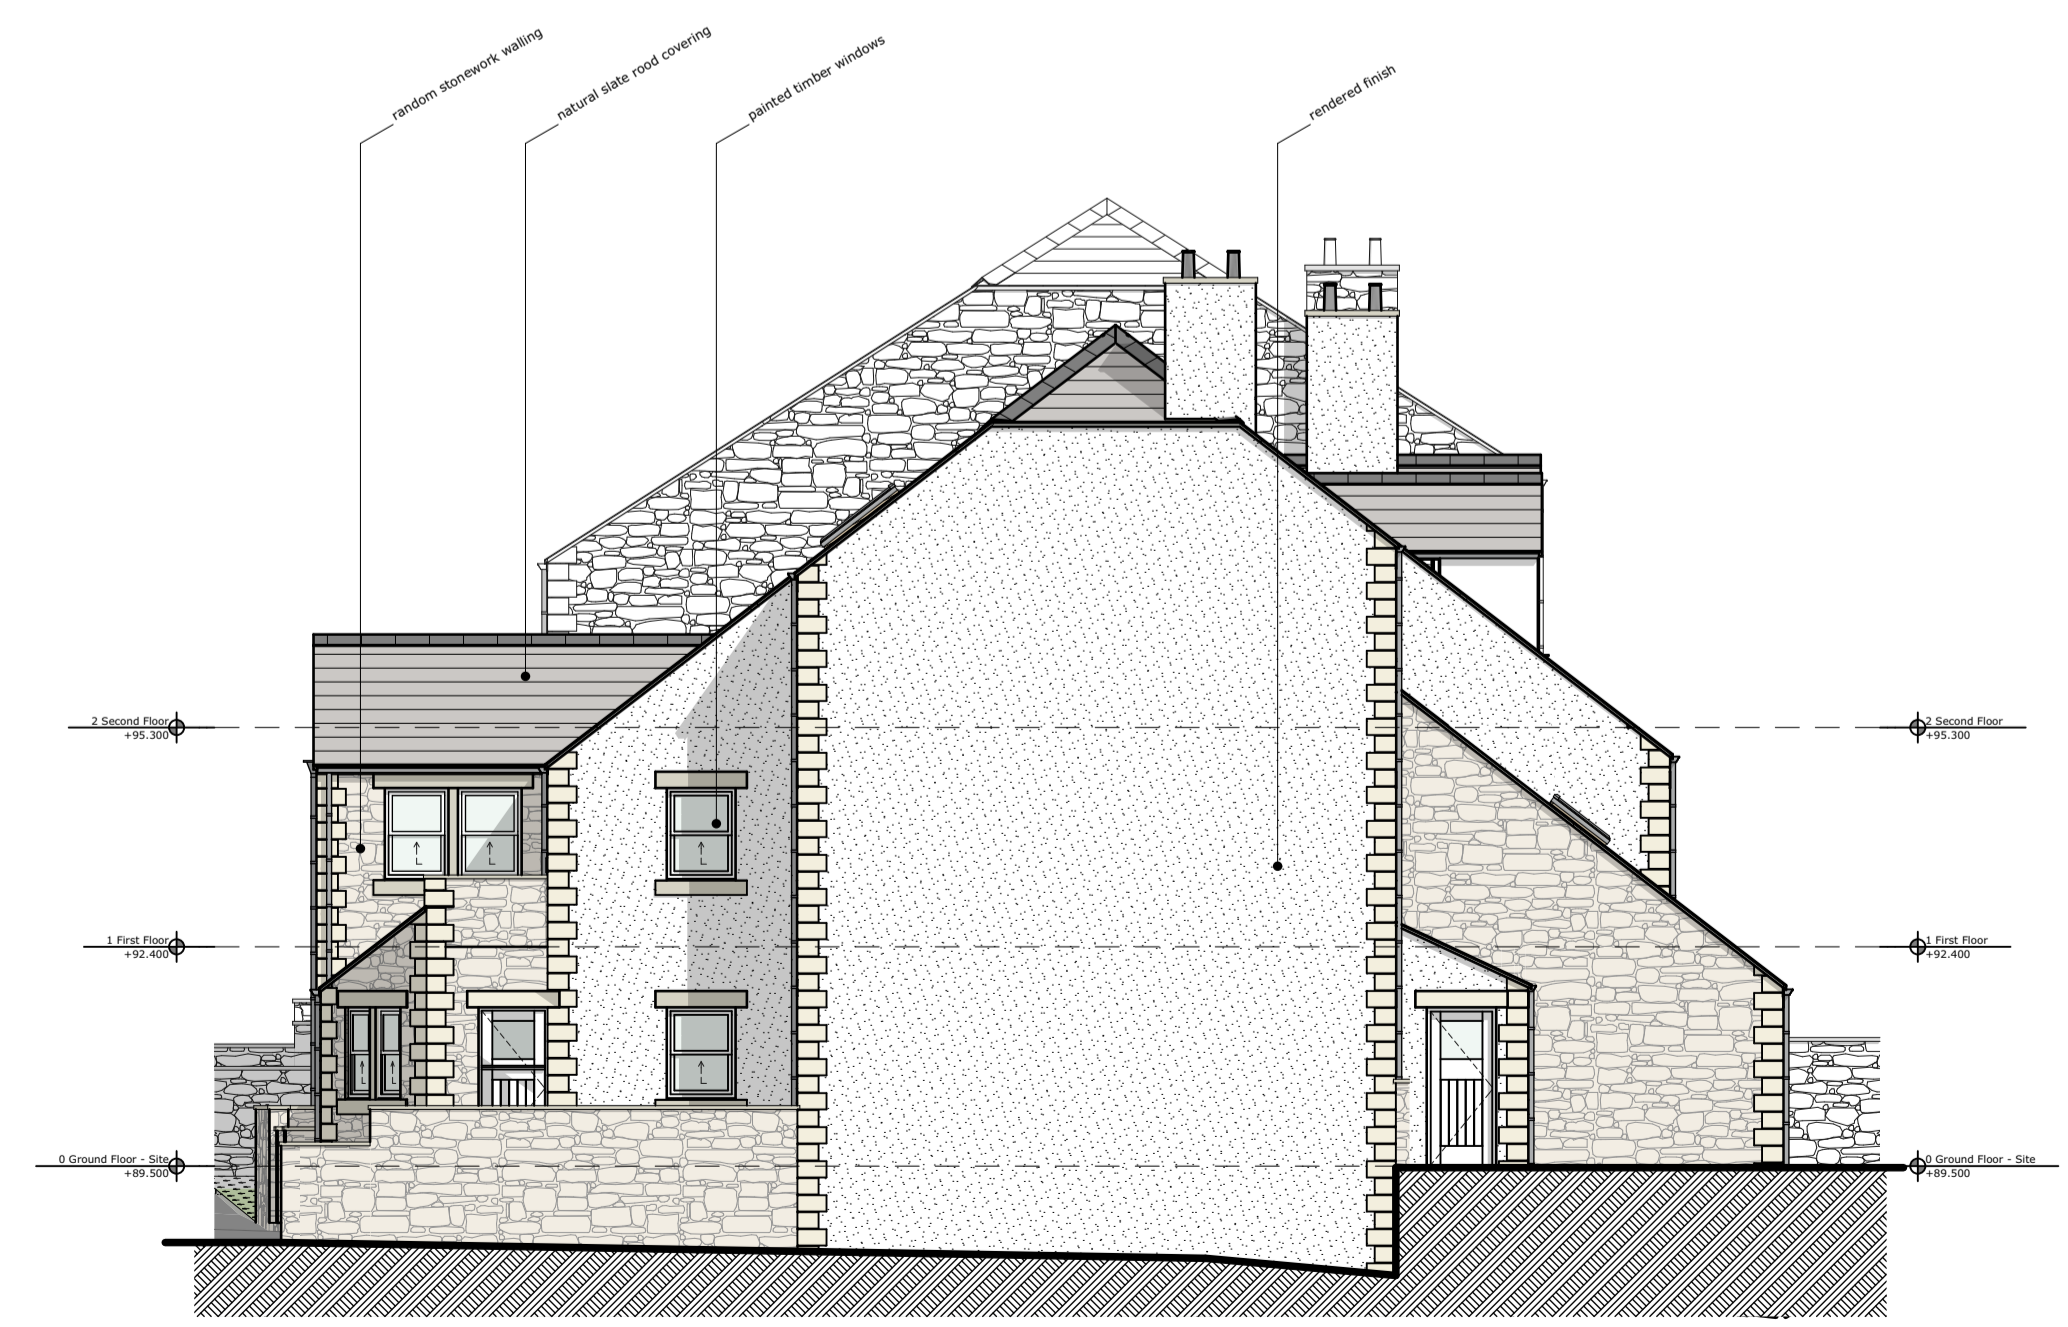

north east elevation

south west elevation

north west elevation

south east elevation

**campbelldriverpartnership**  
architects

client: IQ projects  
project: packhorse garage  
mellor brook, blackburn

sheet: proposed elevations

job no: 17.109	dwg no: 006	B
----------------	-------------	---

scale: 1:100 @ A1  
date: 06.03.18  
drawn: dh  
capricorn park  
blakewater road  
blackburn bb1 5qr  
t: 01254 297700  
email: design@cdpartnership.co.uk