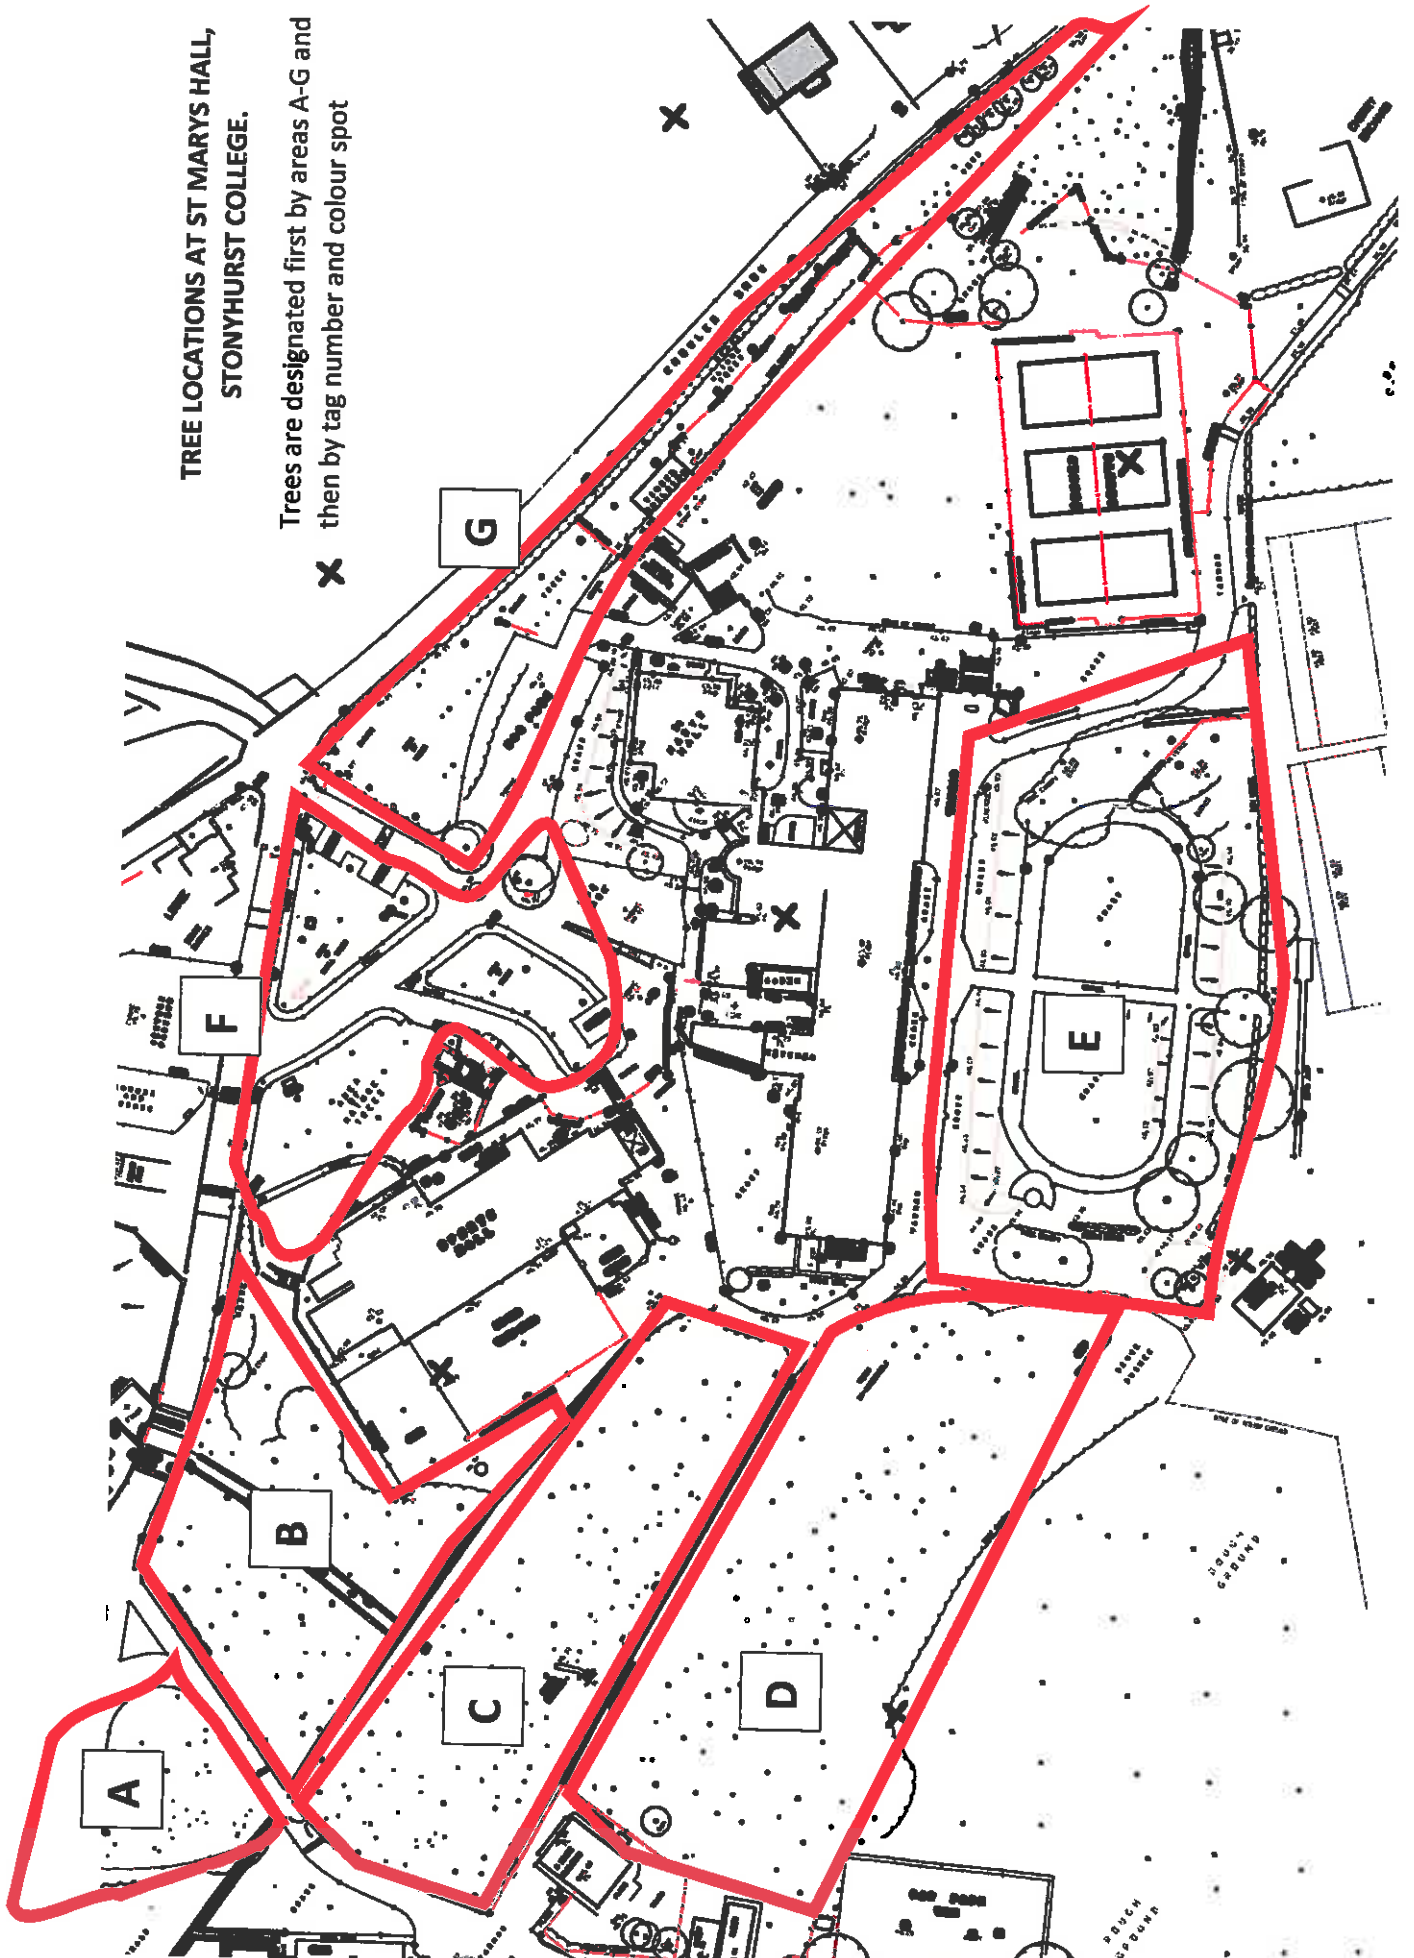

TREE LOCATIONS AT ST MARYS HALL,
STONYHURST COLLEGE.

Trees are designated first by areas A-G and
then by tag number and colour spot

320170001