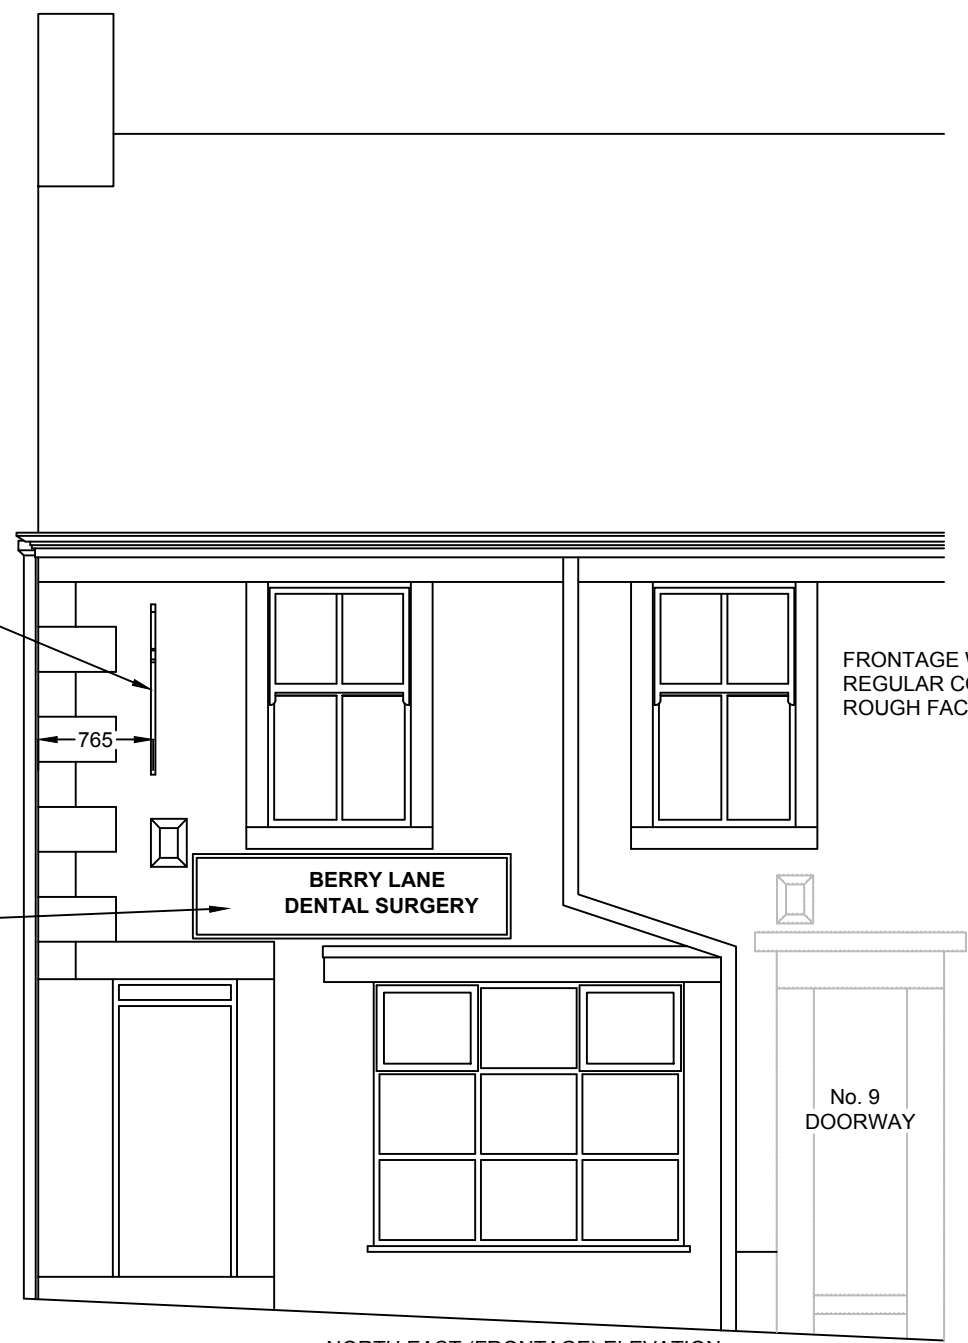

SOUTH EAST (GABLE) ELEVATION

NEW HANGING SIGN ON "WROUGHT IRON" BRACKET. GREY LETTERS WITH A GREEN BAND & LOGO ON WHITE BACKGROUND SEE 1:5 ARTWORK.

NORTH EAST (FRONTAGE) ELEVATION

EXISTING FRONTAGE SIGN

PROPOSED ADDITIONAL SIGNAGE  
 AT LONGRIDGE DENTAL SURGERY  
 7, BERRY LANE, LONGRIDGE, PR3 3JA  
 CLIENT: MR. NICHOLAS S. RICHARDSON BDS.  
 DRAWN: JOHN JACKSON. SCALE 1:50