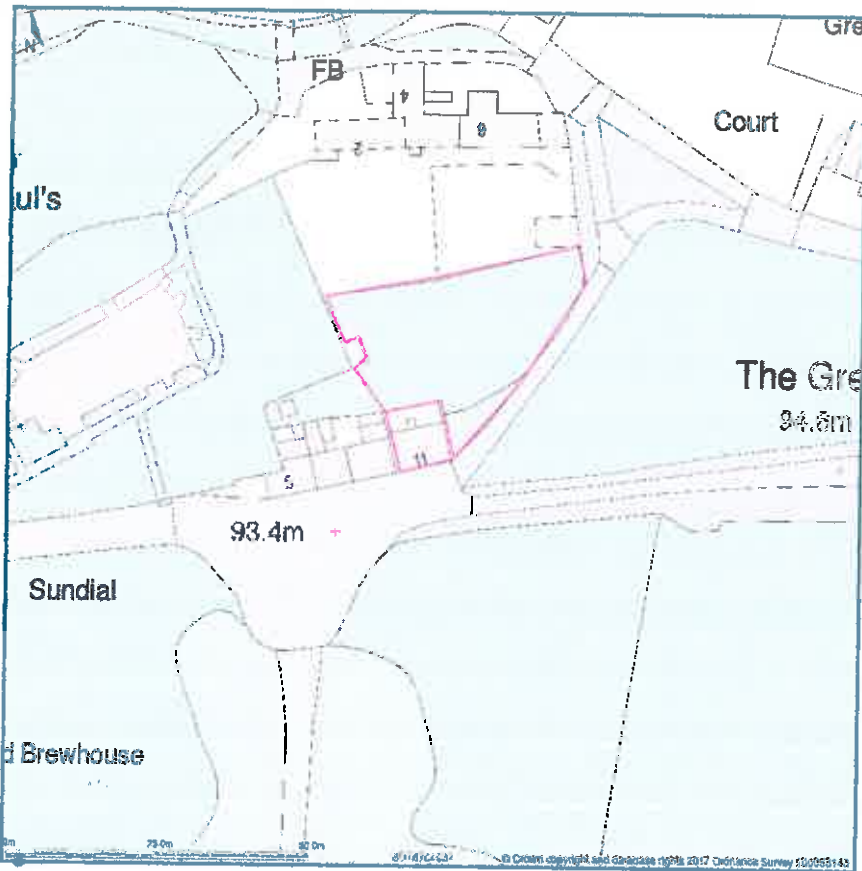

11 Gisburn Road, Bolton By Bowland, BB7 4NP

Site Plan shows area bounded by: 378635.37, 449308.14 378776.8, 449449.56 (at a scale of 1:1250), OSGridRef: SD78704937. The representation of a road, track or path is no evidence of a right of way. The representation of features as lines is no evidence of a property boundary.

Produced on 1st Mar 2017 from the Ordnance Survey National Geographic Database and Incorporating surveyed revision available at this date. Reproduction in whole or part is prohibited without the prior permission of Ordnance Survey. © Crown copyright 2017. Supplied by www.buyaplan.co.uk a licensed Ordnance Survey partner (100053143). Unique plan reference: #00199013-A21A48

© Crown copyright and database rights 2014 Ordnance Survey 100026316. You are not permitted to copy, sub-license, distribute or sell any of this data to third parties in any form.