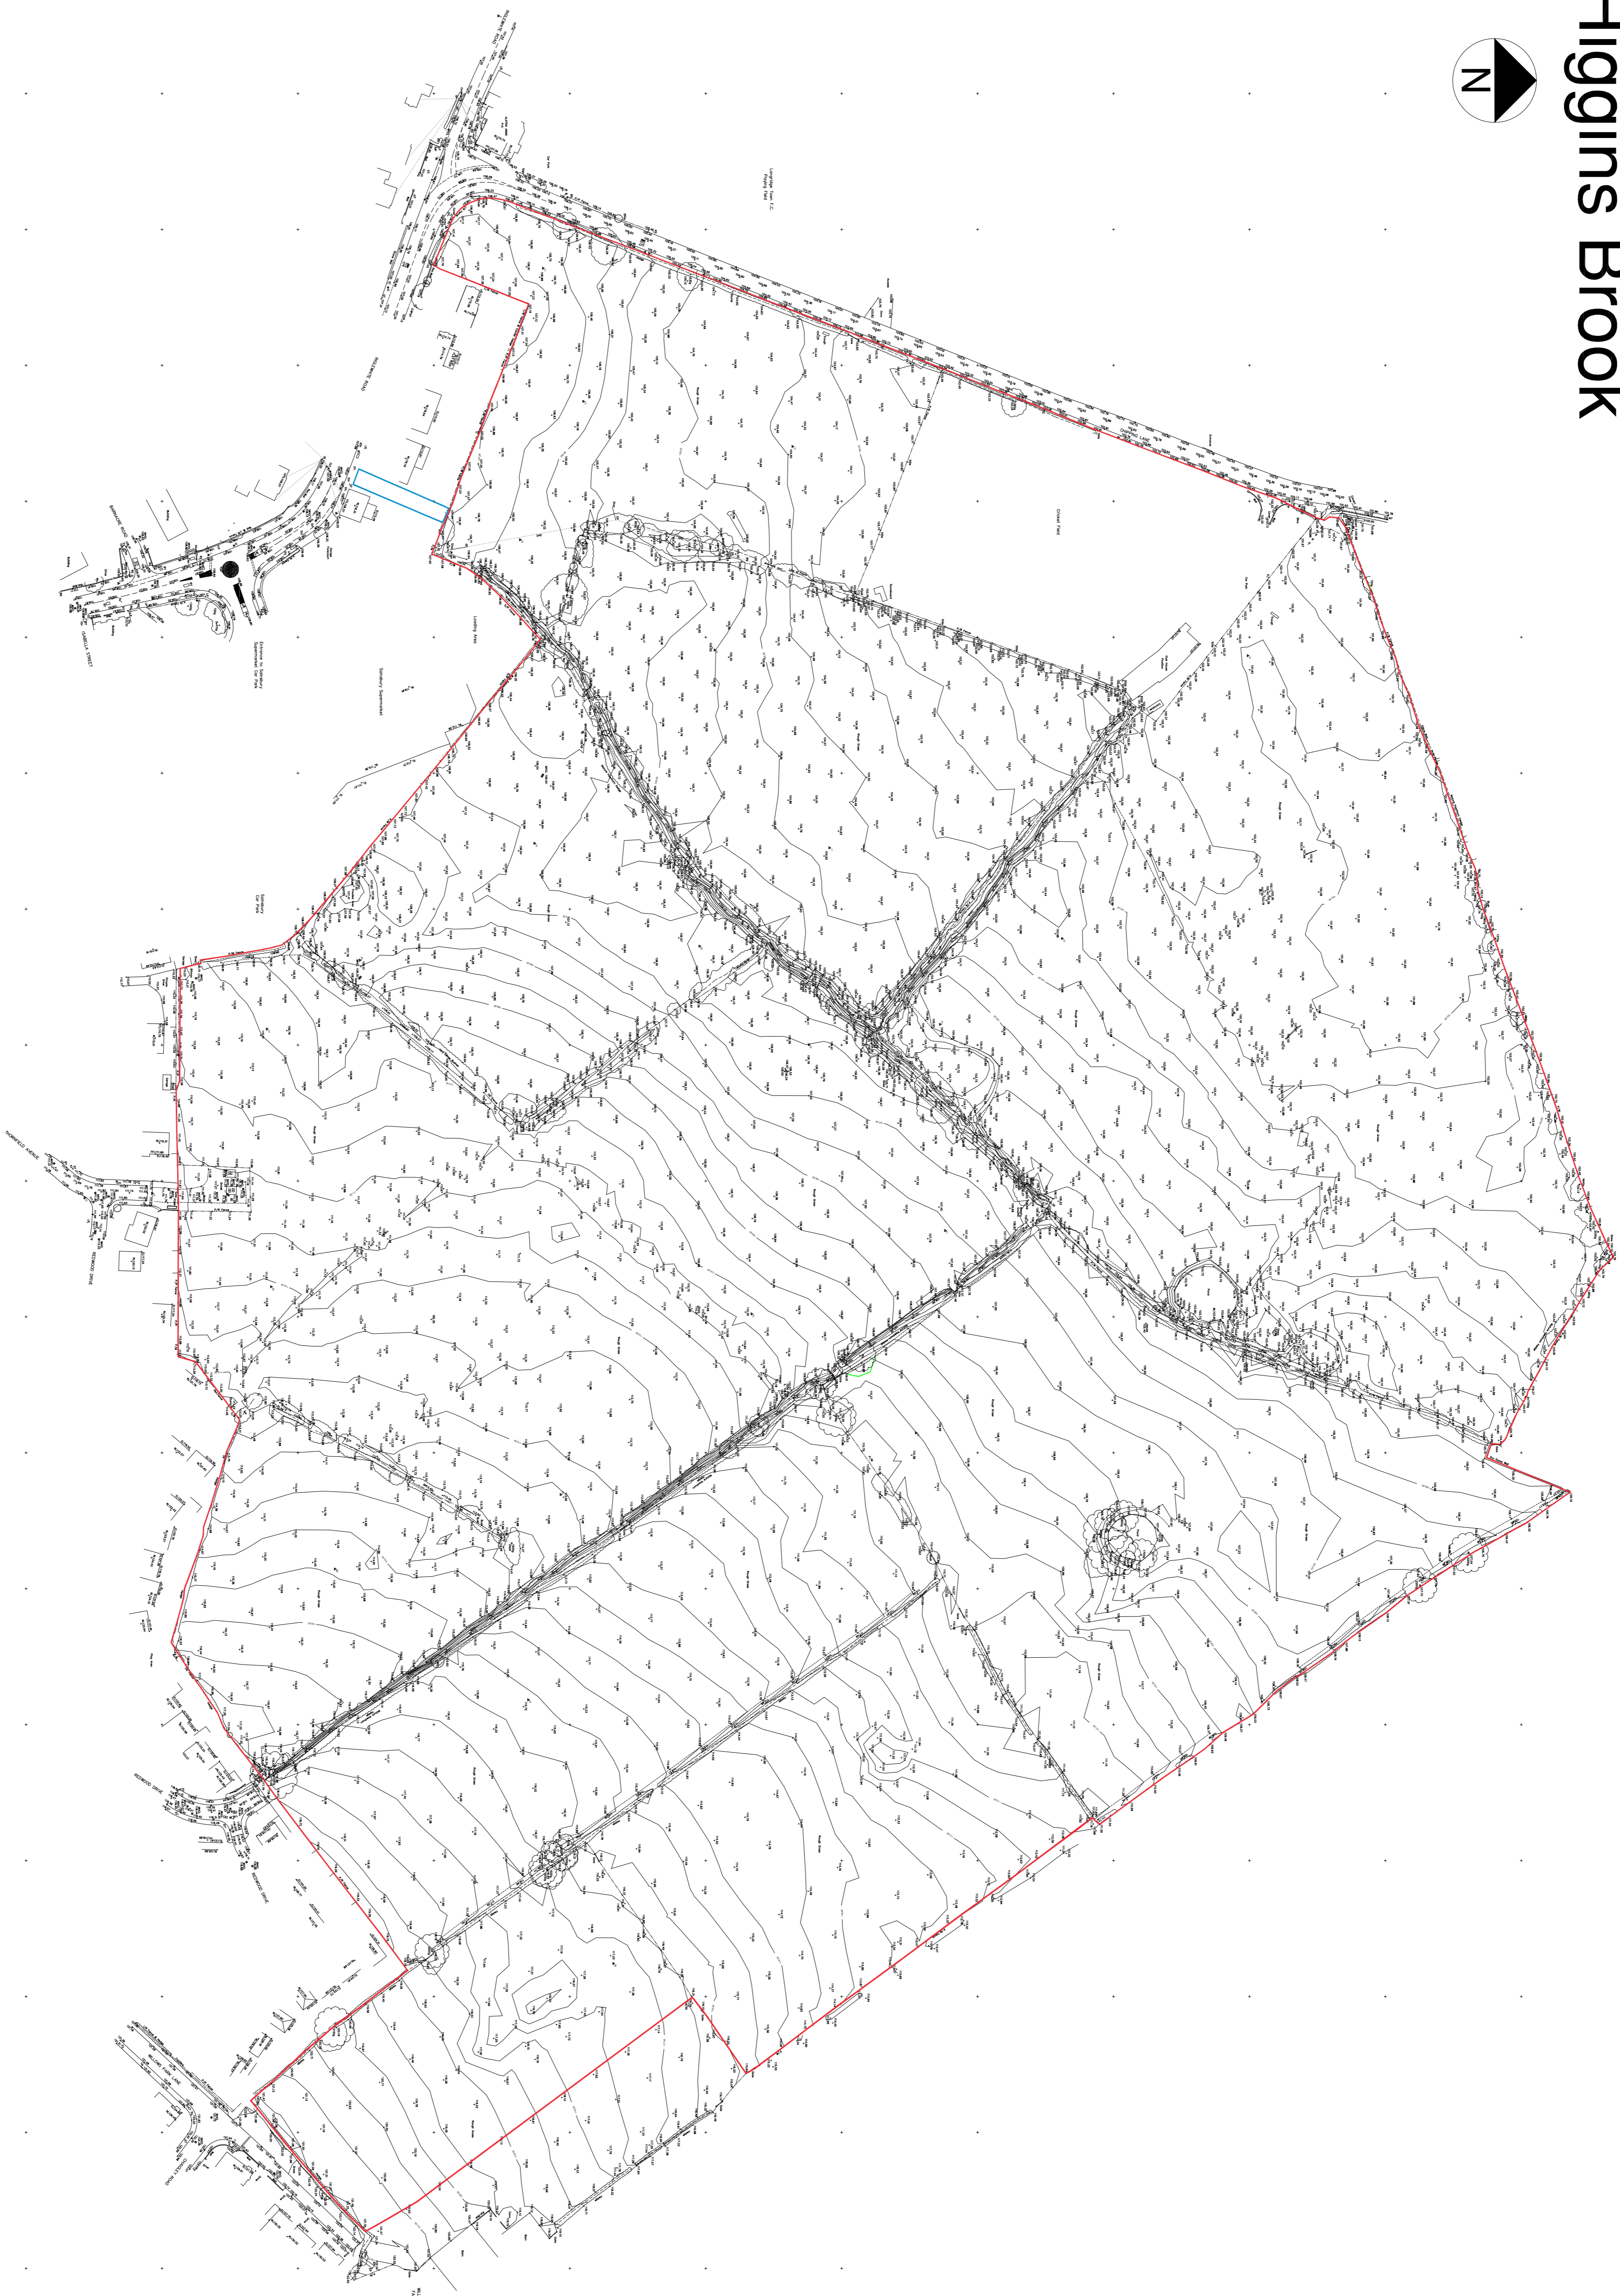

Longridge, Higgins Brook

Baldwin Consultancy **Design** Ltd

Project Title:
Residential Redevelopment
Address:
**Longridge,
Higgins Brook**

Drawing:
Location Plan

Drawing No:
BHLLP/LLP/10

Drawn:
JL Date: **26/08/14**
Scale:
1:1250 Paper Size:
A1