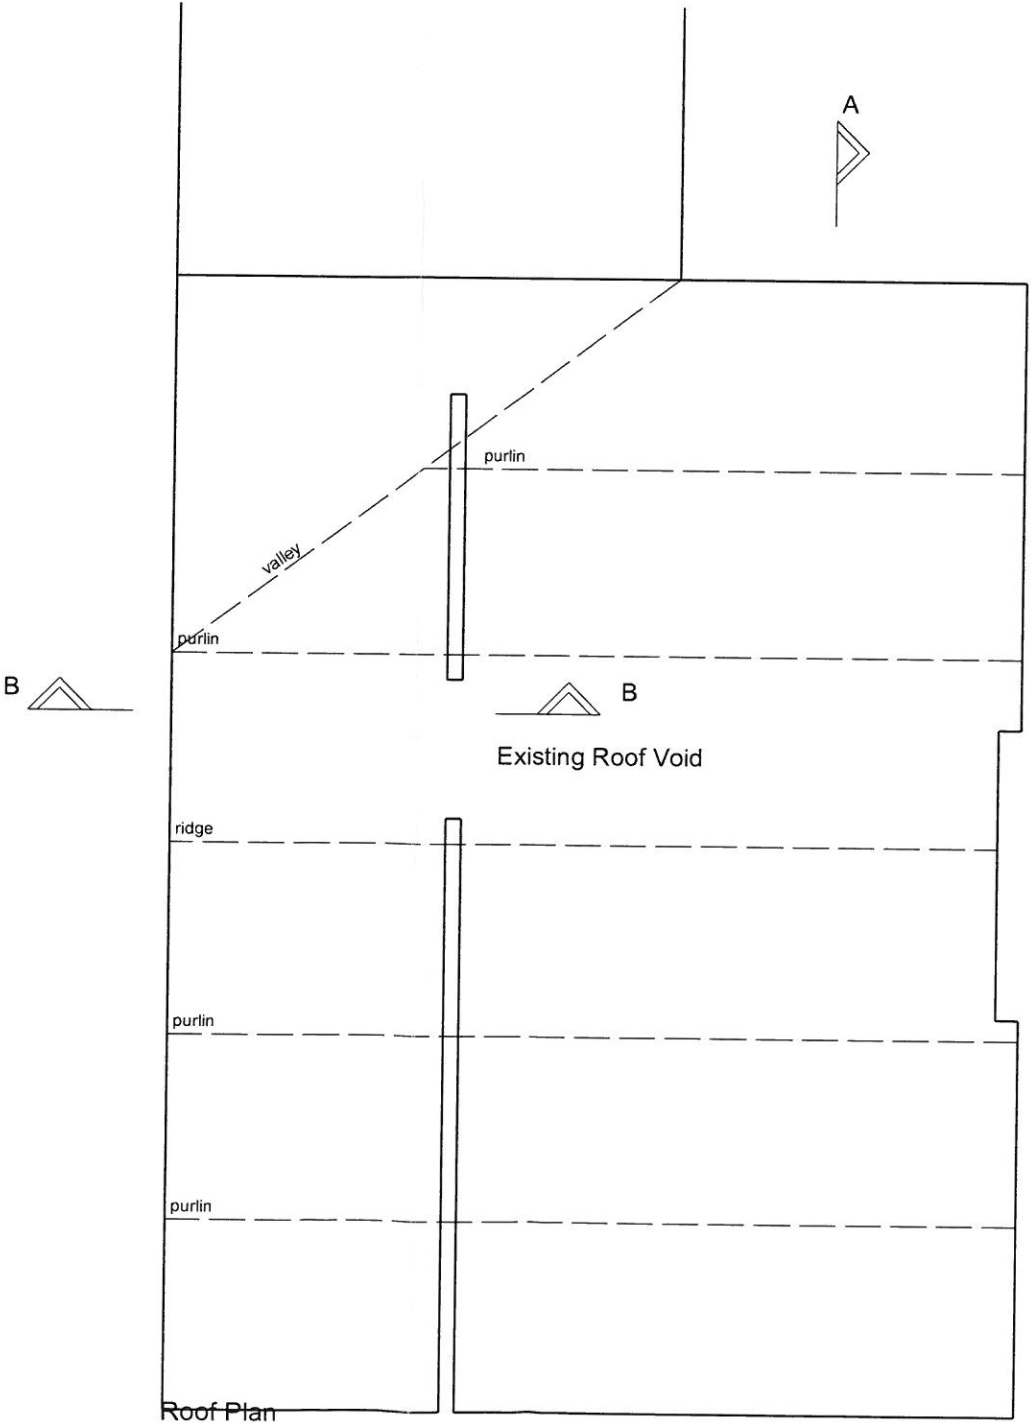

Section BB

Second Floor Plan

Mr and Mrs Harrison

Proposed Alterations to
100 Chatburn Road
Clitheroe

Proposed Plans and Sections

1:50 @ A3

CJH2016 - 03 REV B

B

Side Elevation

Rear Elevation

Mr and Mrs Harrison

Proposed Alterations to
100 Chatburn Road
Clitheroe

Existing Elevations

1:100 @ A3

CJH2016 - 02

First Floor Plan

Section AA

Section BB

Roof Plan

Mr and Mrs Harrison

Proposed Alterations to
100 Chatburn Road
Clitheroe

Existing Plans and Sections

1:50 @ A3

CJH2016 - 01