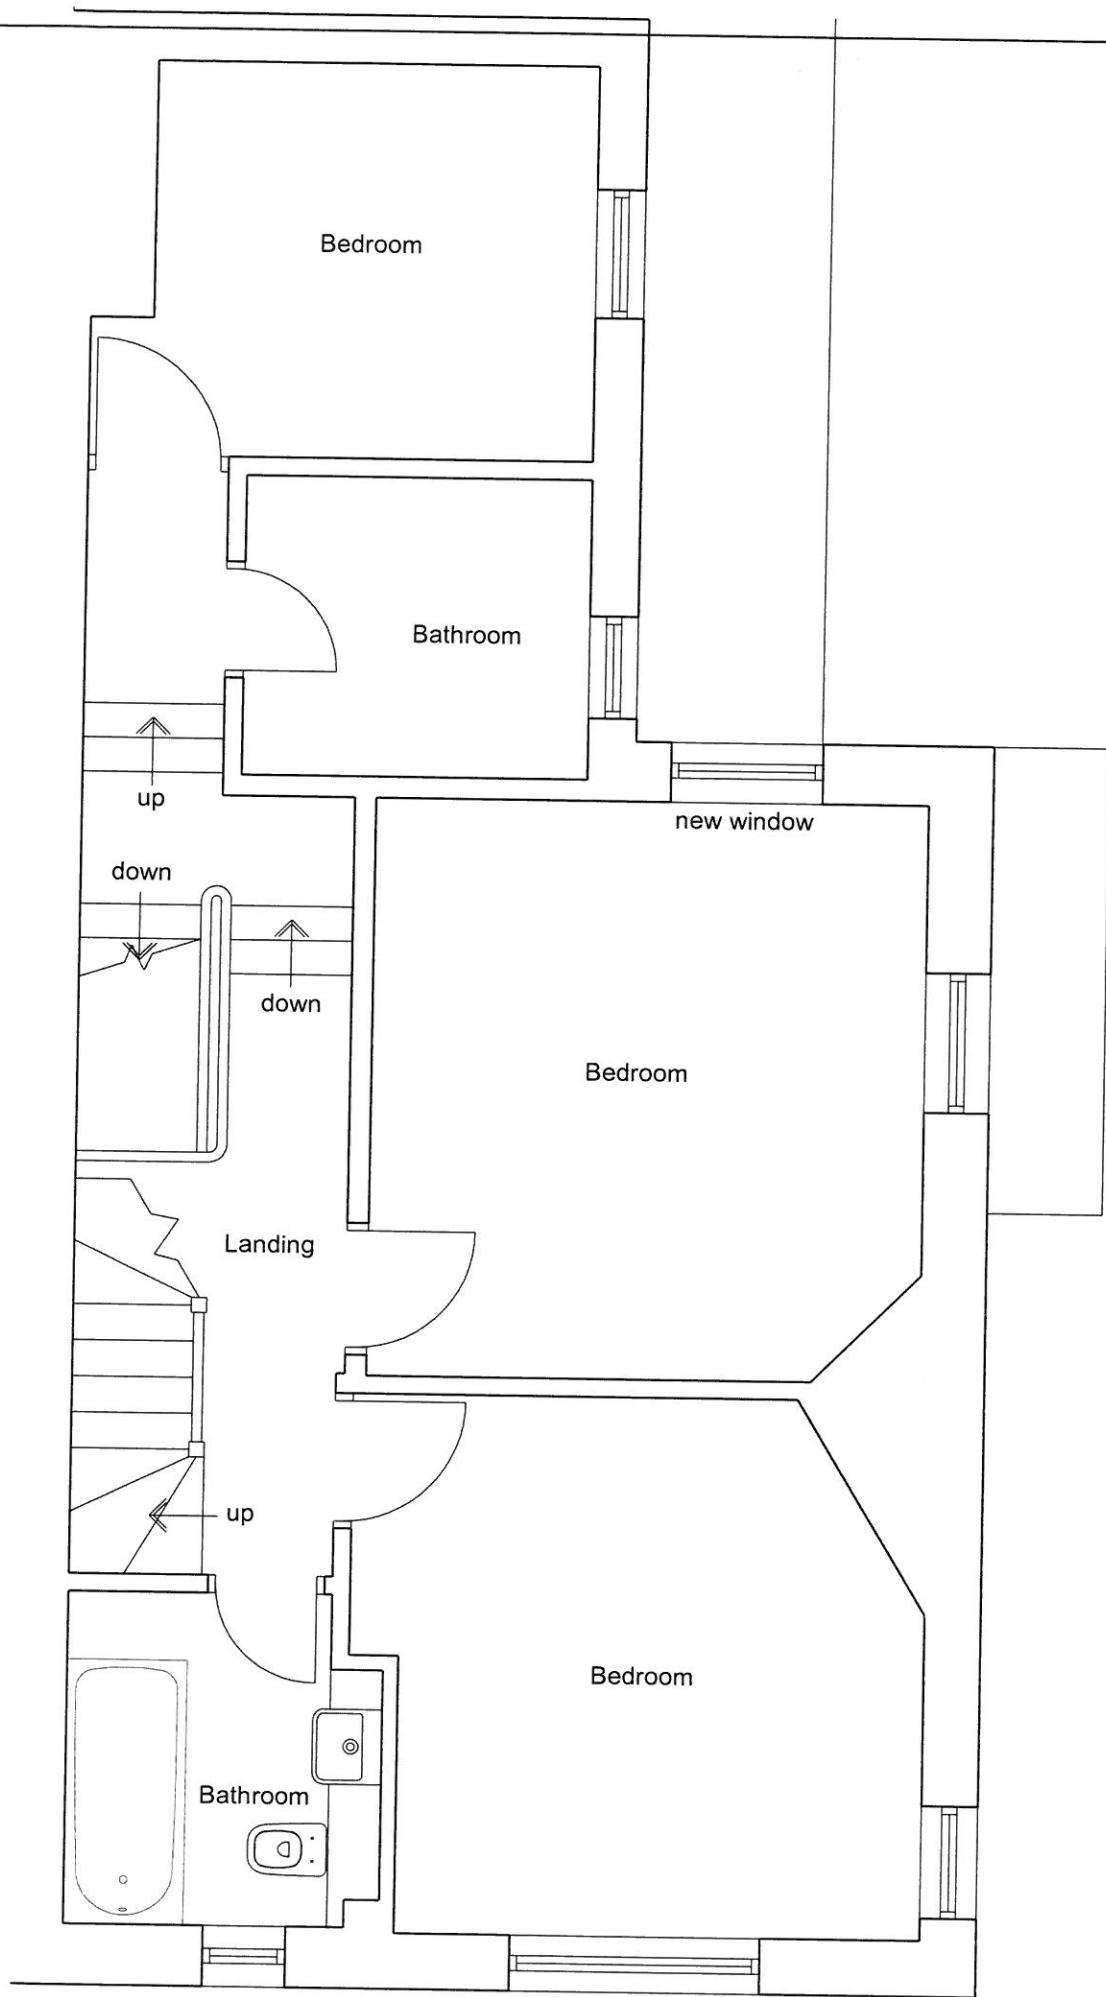

Side Elevation

Rear Elevation

Mr and Mrs Harrison

Proposed Alterations to
100 Chatburn Road
Clitheroe

Proposed Elevations

1:100 @ A3

CJH2016 - 04 REV B

First Floor Plan

Section BB

Second Floor Plan

Mr and Mrs Harrison

Proposed Alterations to
100 Chatburn Road
Clitheroe

Proposed Plans and Sections

1:50 @ A3

CJH2016 - 03 REV B

B

Side Elevation

Rear Elevation

Mr and Mrs Harrison

Proposed Alterations to
100 Chatburn Road
Clitheroe

Existing Elevations

1:100 @ A3

CJH2016 - 02

First Floor Plan