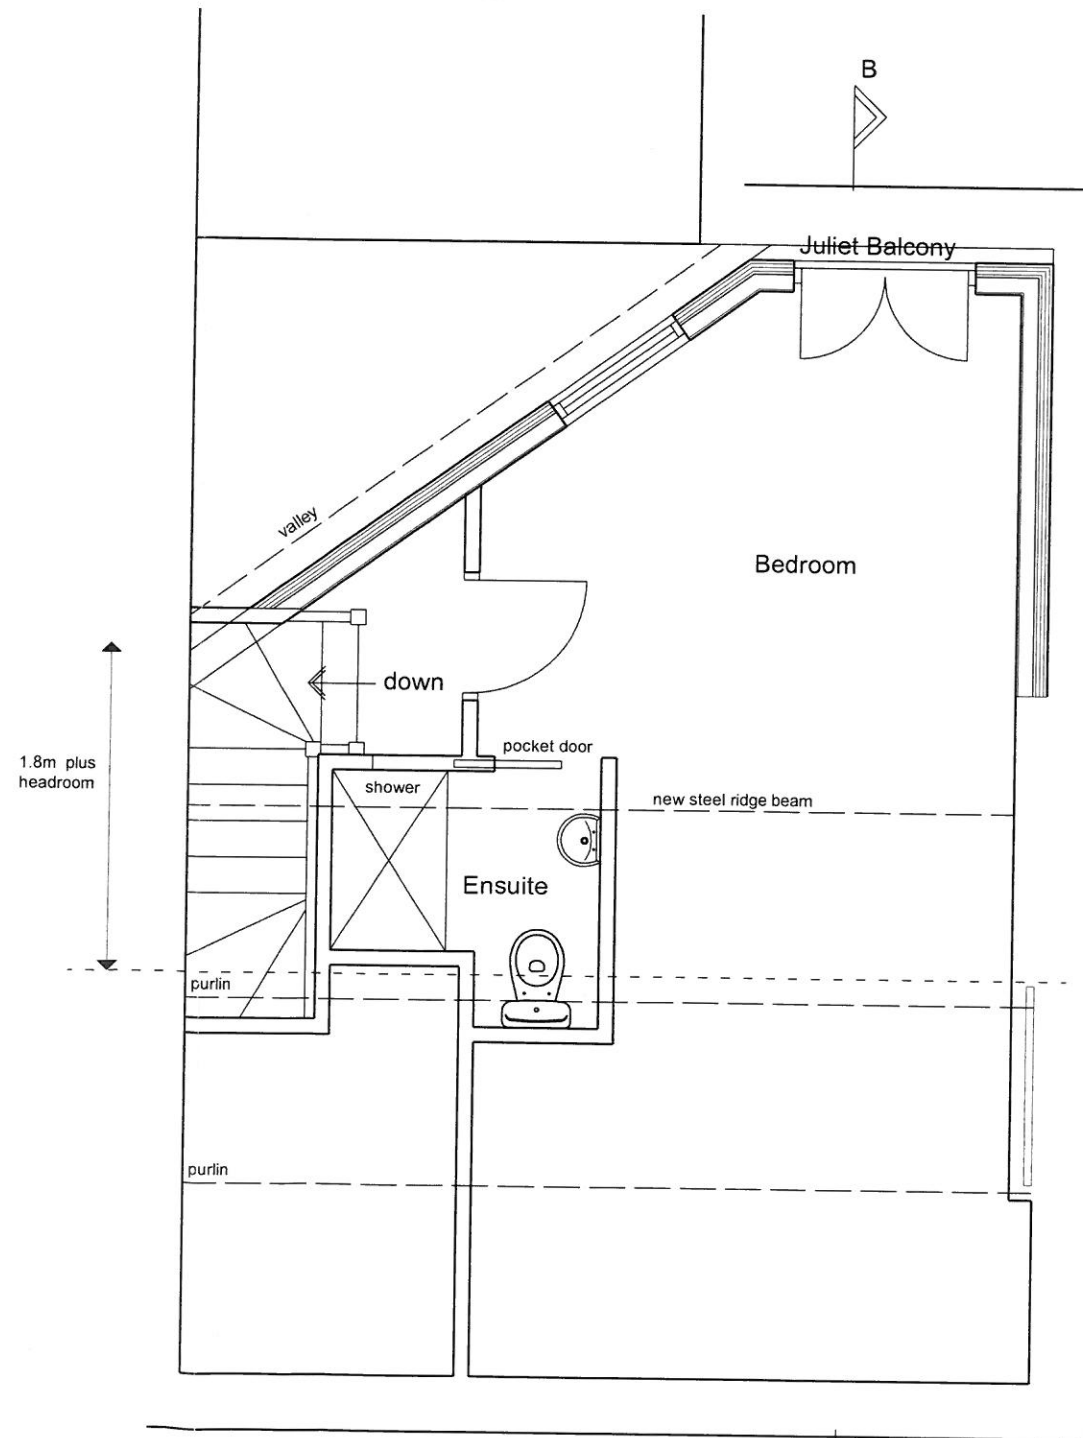

Side Elevation

Rear Elevation

Mr and Mrs Harrison

Proposed Alterations to
100 Chatburn Road
Clitheroe

Proposed Elevations

1:100 @ A3

CJH2016 - 04 REV B

First Floor Plan

Section BB

Second Floor Plan

Mr and Mrs Harrison

Proposed Alterations to
100 Chatburn Road
Clitheroe

Proposed Plans and Sections

1:50 @ A3

CJH2016 - 03 REV B

B

Side Elevation

Rear Elevation

Mr and Mrs Harrison

Proposed Alterations to
100 Chatburn Road
Clitheroe

Existing Elevations

1:100 @ A3

CJH2016 - 02

First Floor Plan