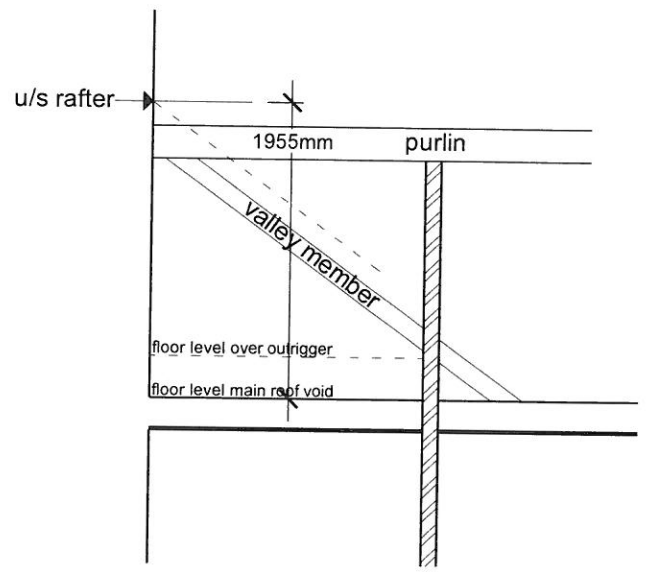

Section BB

Second Floor Plan

Mr and Mrs Harrison

Proposed Alterations to
100 Chatburn Road
Clitheroe

Proposed Plans and Sections

1:50 @ A3

CJH2016 - 03 REV B

B

Side Elevation

Rear Elevation

Mr and Mrs Harrison

Proposed Alterations to
100 Chatburn Road
Clitheroe

Existing Elevations

1:100 @ A3

CJH2016 - 02

First Floor Plan

Section AA

Section BB

Roof Plan

Mr and Mrs Harrison

Proposed Alterations to
100 Chatburn Road
Clitheroe

Existing Plans and Sections

1:50 @ A3

CJH2016 - 01