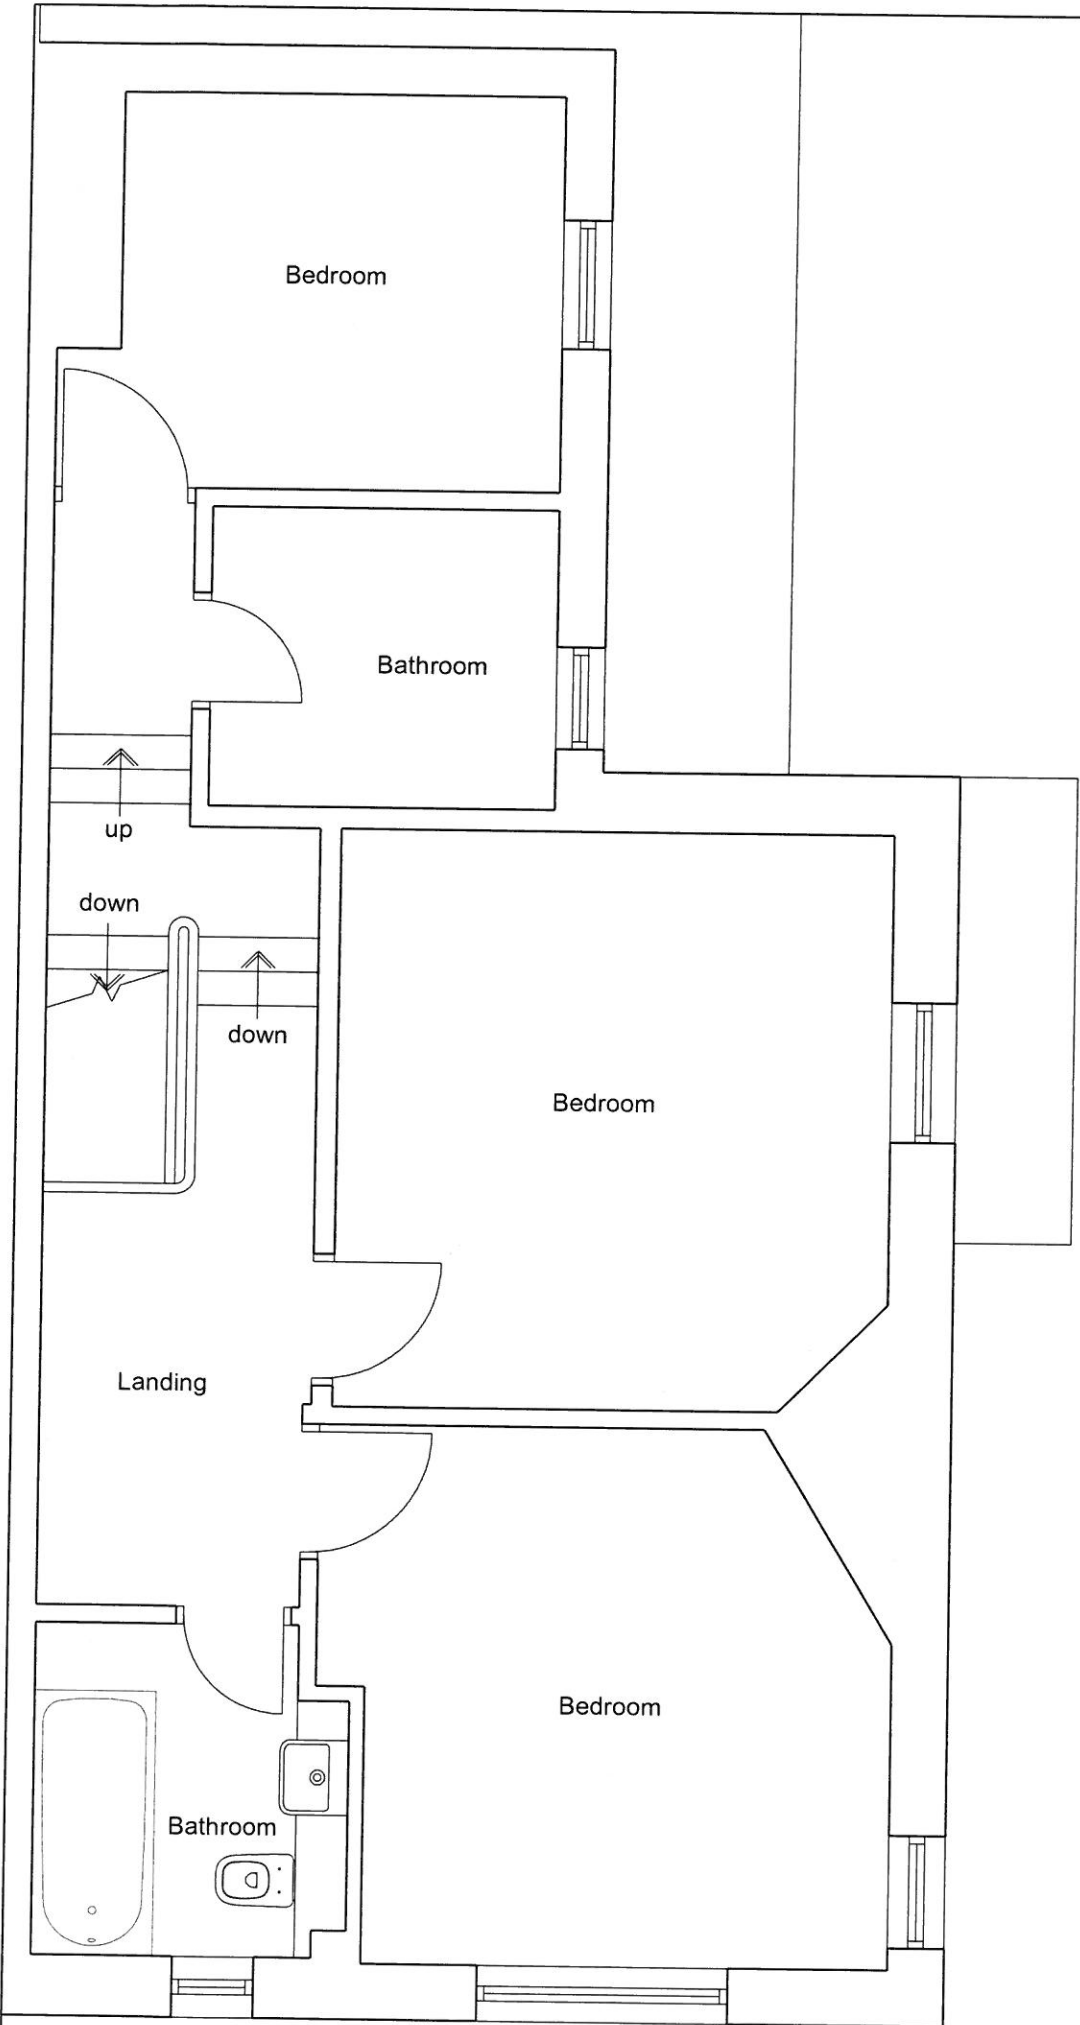

Side Elevation

Rear Elevation

Mr and Mrs Harrison

Proposed Alterations to
100 Chatburn Road
Clitheroe

Proposed Elevations

1:100 @ A3

CJH2016 - 04 REV B

First Floor Plan

Section BB

Second Floor Plan

Mr and Mrs Harrison

Proposed Alterations to
100 Chatburn Road
Clitheroe

Proposed Plans and Sections

1:50 @ A3

CJH2016 - 03 REV B

B

Side Elevation

Rear Elevation

Mr and Mrs Harrison

Proposed Alterations to
100 Chatburn Road
Clitheroe

Existing Elevations

1:100 @ A3

CJH2016 - 02

First Floor Plan

Section AA

Section BB

Roof Plan

Mr and Mrs Harrison

Proposed Alterations to
100 Chatburn Road
Clitheroe

Existing Plans and Sections

1:50 @ A3

CJH2016 - 01