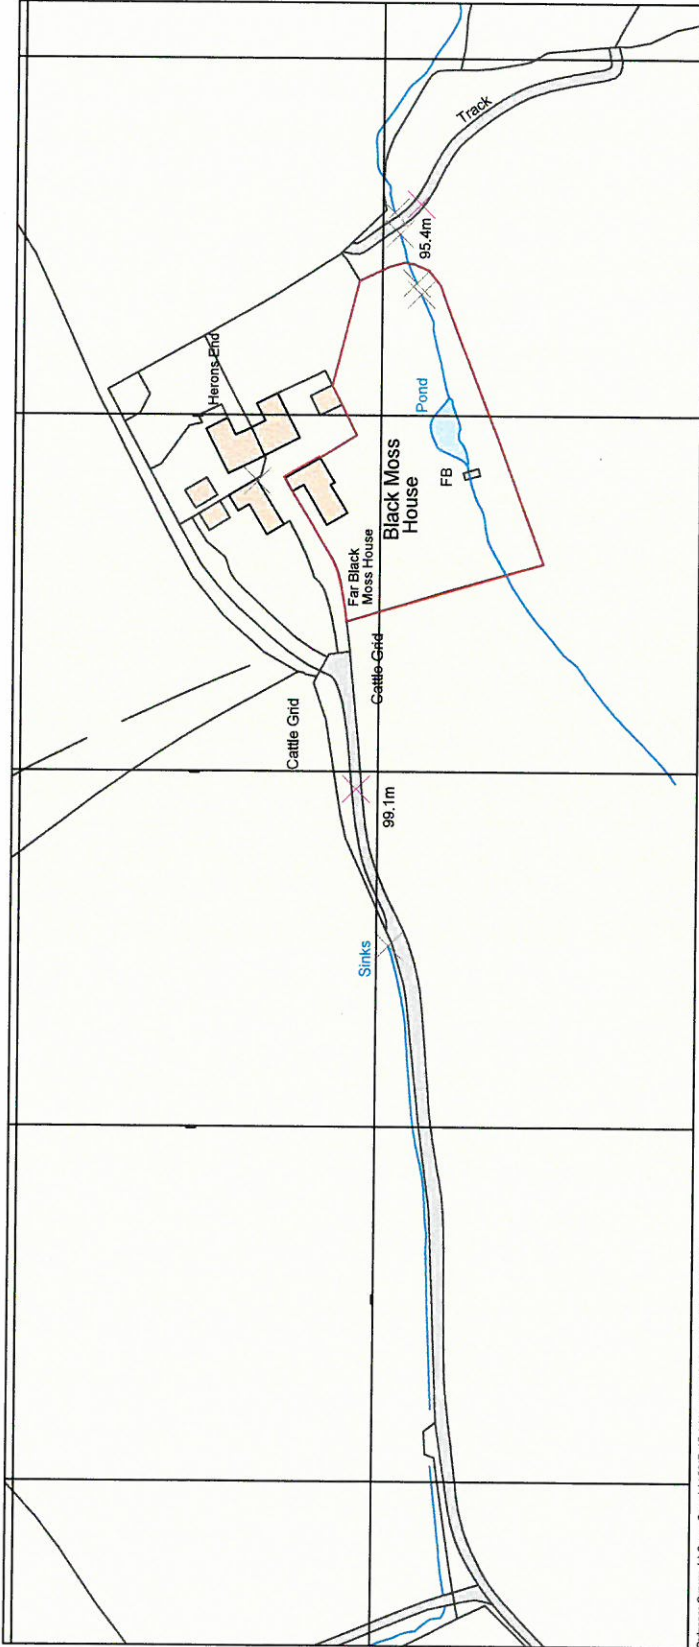

LOCATION PLAN

FAR BLACKMOSS HOUSE, ELMRIDGE LANE - CHIPPING - PRESTON - PR3 2NY

FAR BLACKMOSS HOUSE
ELMRIDGE LANE
CHIPPING
PRESTON
PR3 2NY

LOCATION PLAN
ORDNANCE SURVEY /
PROMAP EXTRACT

Scale: 1:1250 (A4)
DRAWN: J.MONKS

320170302P