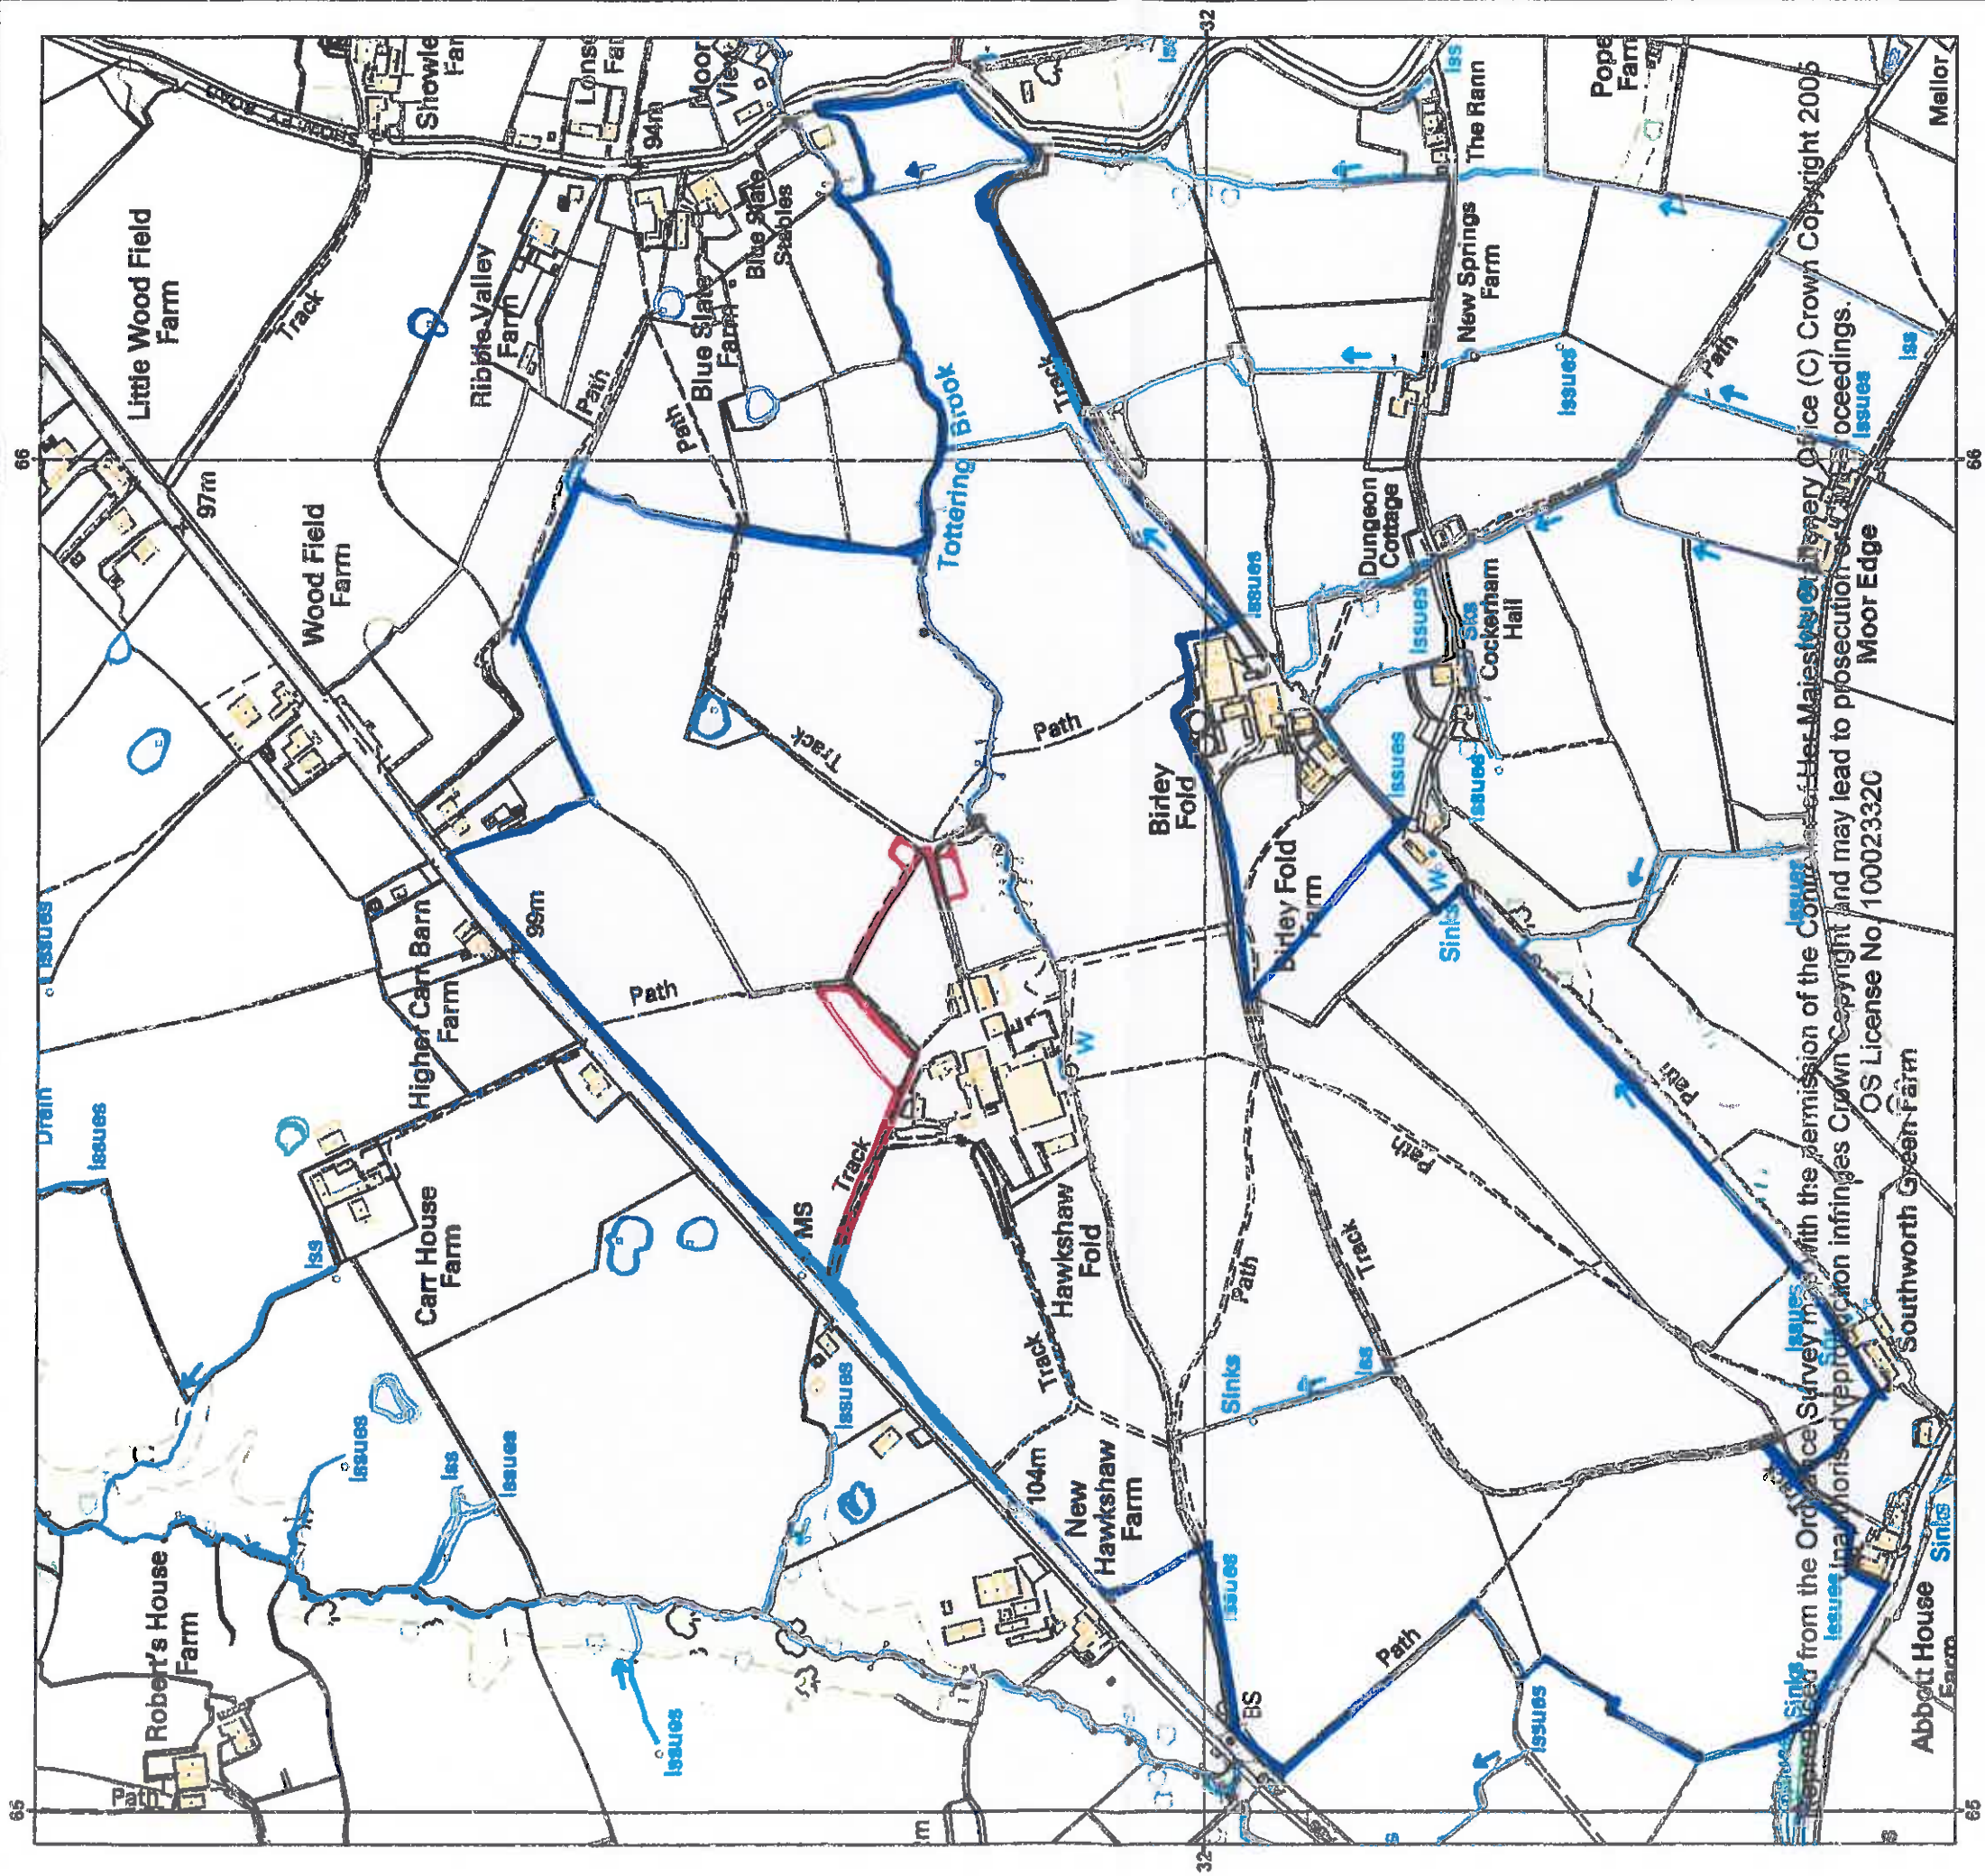

M

SD

LOCATION MAP 1

Hawkshaw Farm

320170323P

- Land farmed at Hawkshaw Farm
- Buildings and access associated with Scarce Kingdon

Key

Scale: 1:5,000 @ A3

Map produced by:

Data Map produced:

This map is based upon Ordnance Survey material with the permission of Ordnance Survey on behalf of the controller of Her Majesty's Stationery Office © Crown copyright. Unauthorised reproduction infringes Crown copyright and may lead to prosecution or civil proceedings. Lancashire County Council 100023320 2005.