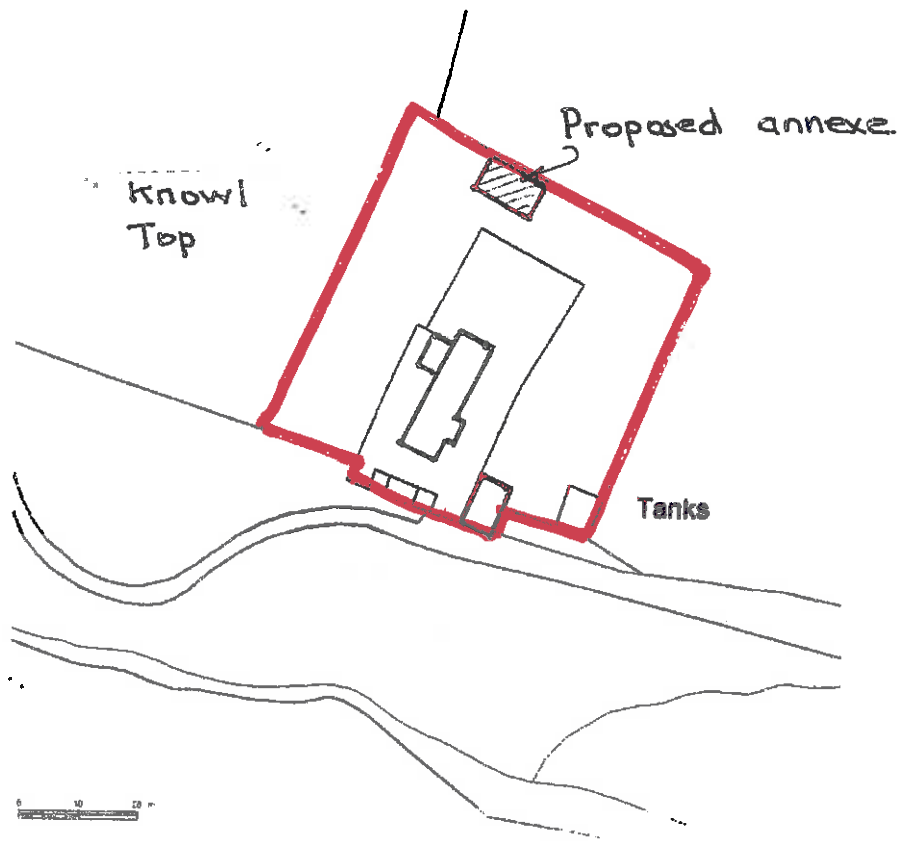

**SITE LOCATION PLAN  
AREA 2 HA  
SCALE 1:1250 on A4  
CENTRE COORDINATES: 377244, 440685**

Supplied by Streetwise Maps Ltd  
[www.streetwise.net](http://www.streetwise.net)  
Licence No: 100047474  
3 February 2018 16:28

Mearley  
Cottage

knowl  
Top