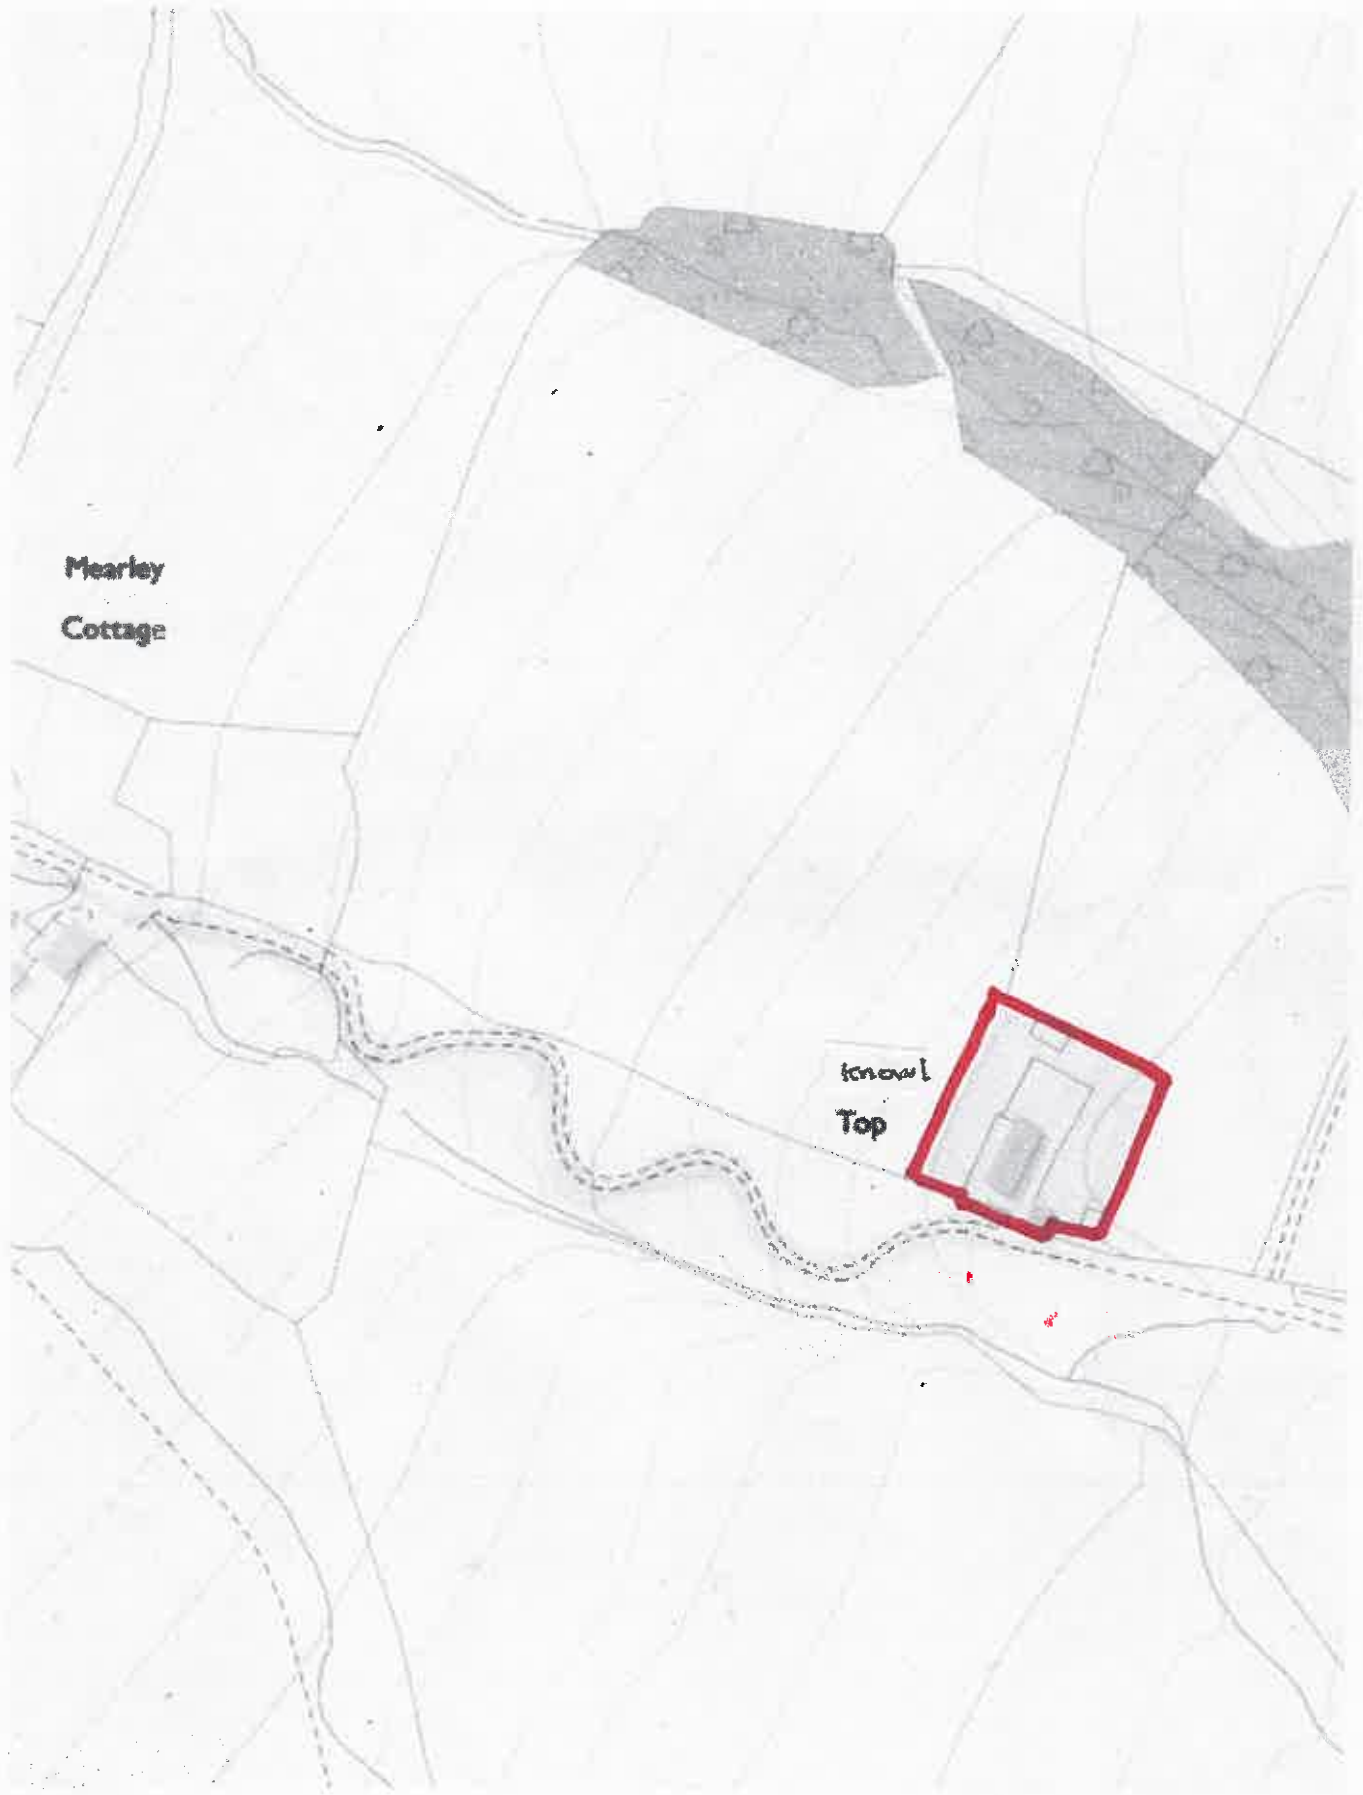

**SITE LOCATION PLAN  
AREA 2 HA  
SCALE 1:1250 on A4  
CENTRE COORDINATES: 377244, 440685**

Supplied by Streetwise Maps Ltd  
[www.streetwise.net](http://www.streetwise.net)  
Licence No: 100047474  
3 February 2018 16:28

Mearley  
Cottage

knowl  
Top