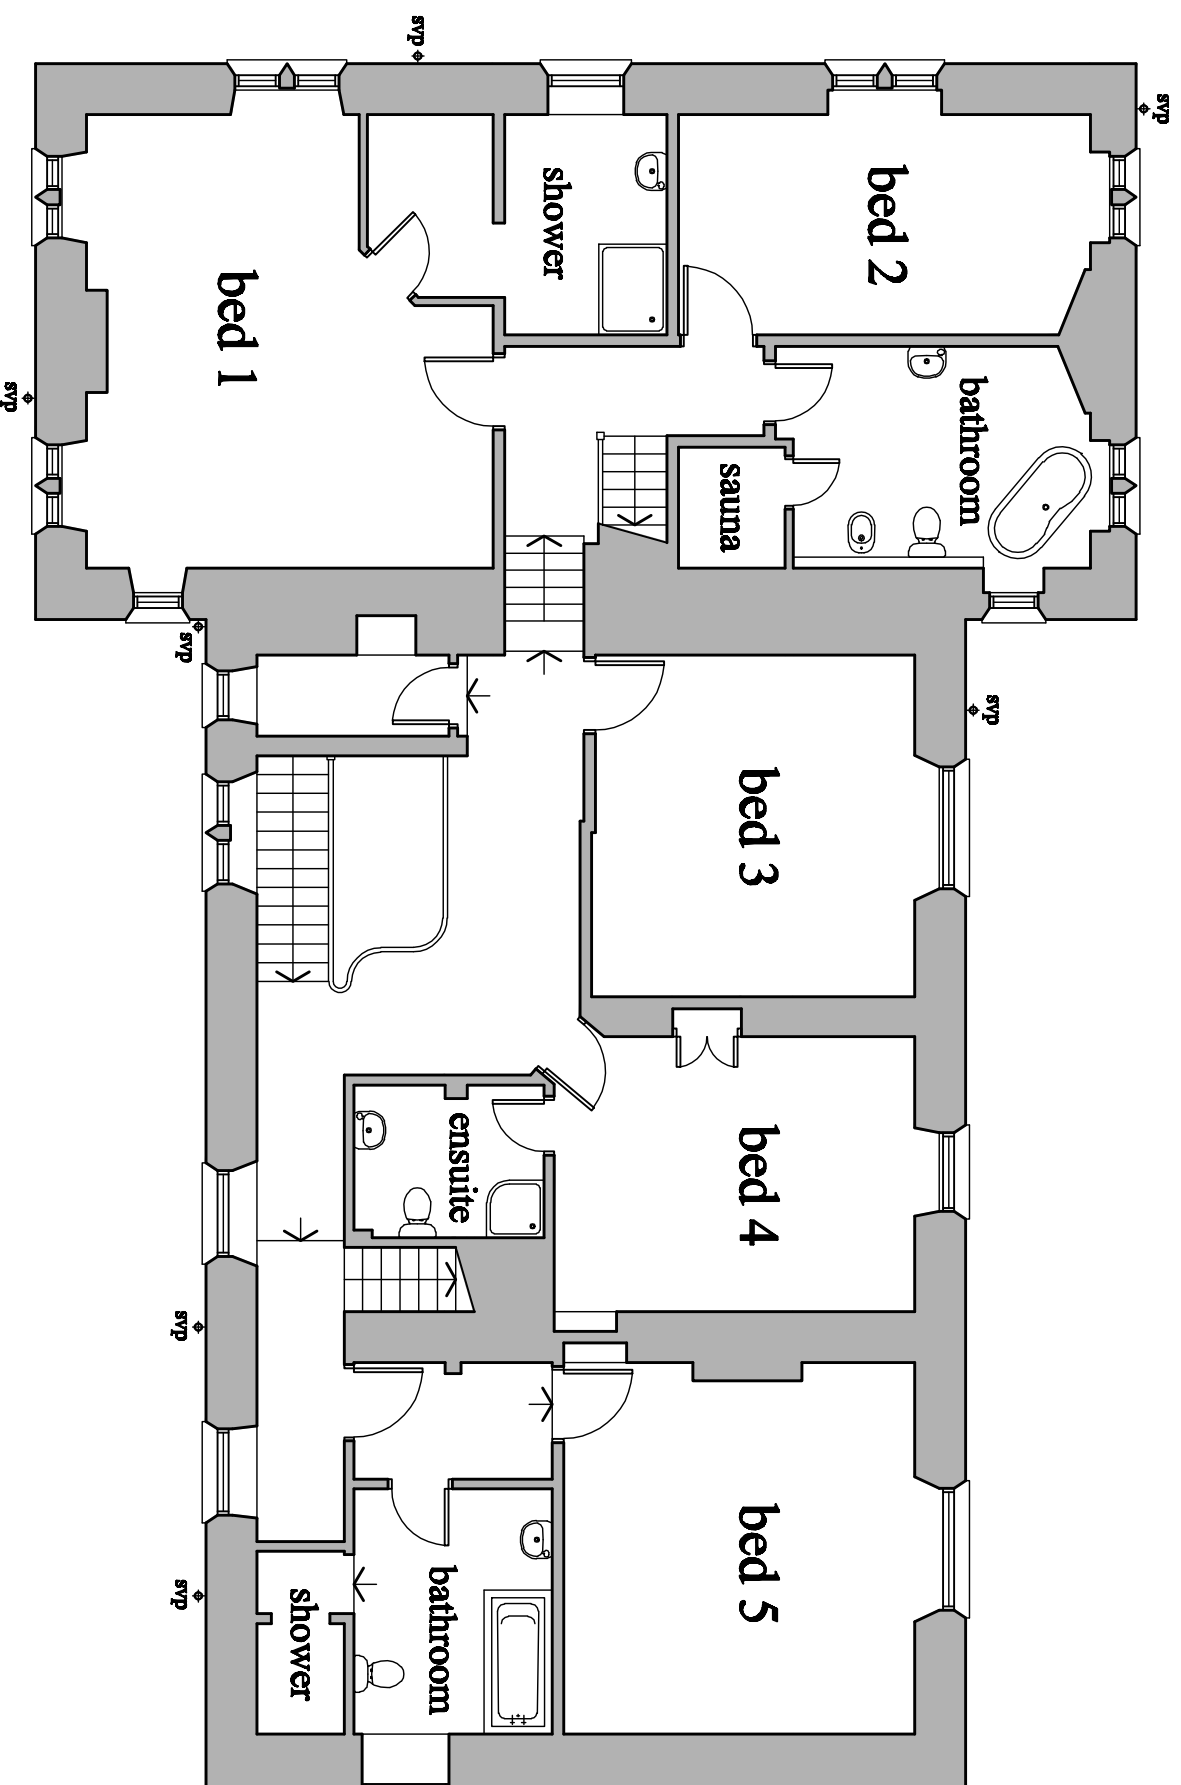

Thorneyholme Hall, Dunsop Bridge

Existing First Floor Plan

The Studio 29 Best Lane Leyland Preston PR35 4HP
Tel 01773 467404 E Mail info@pwlarchitects.com