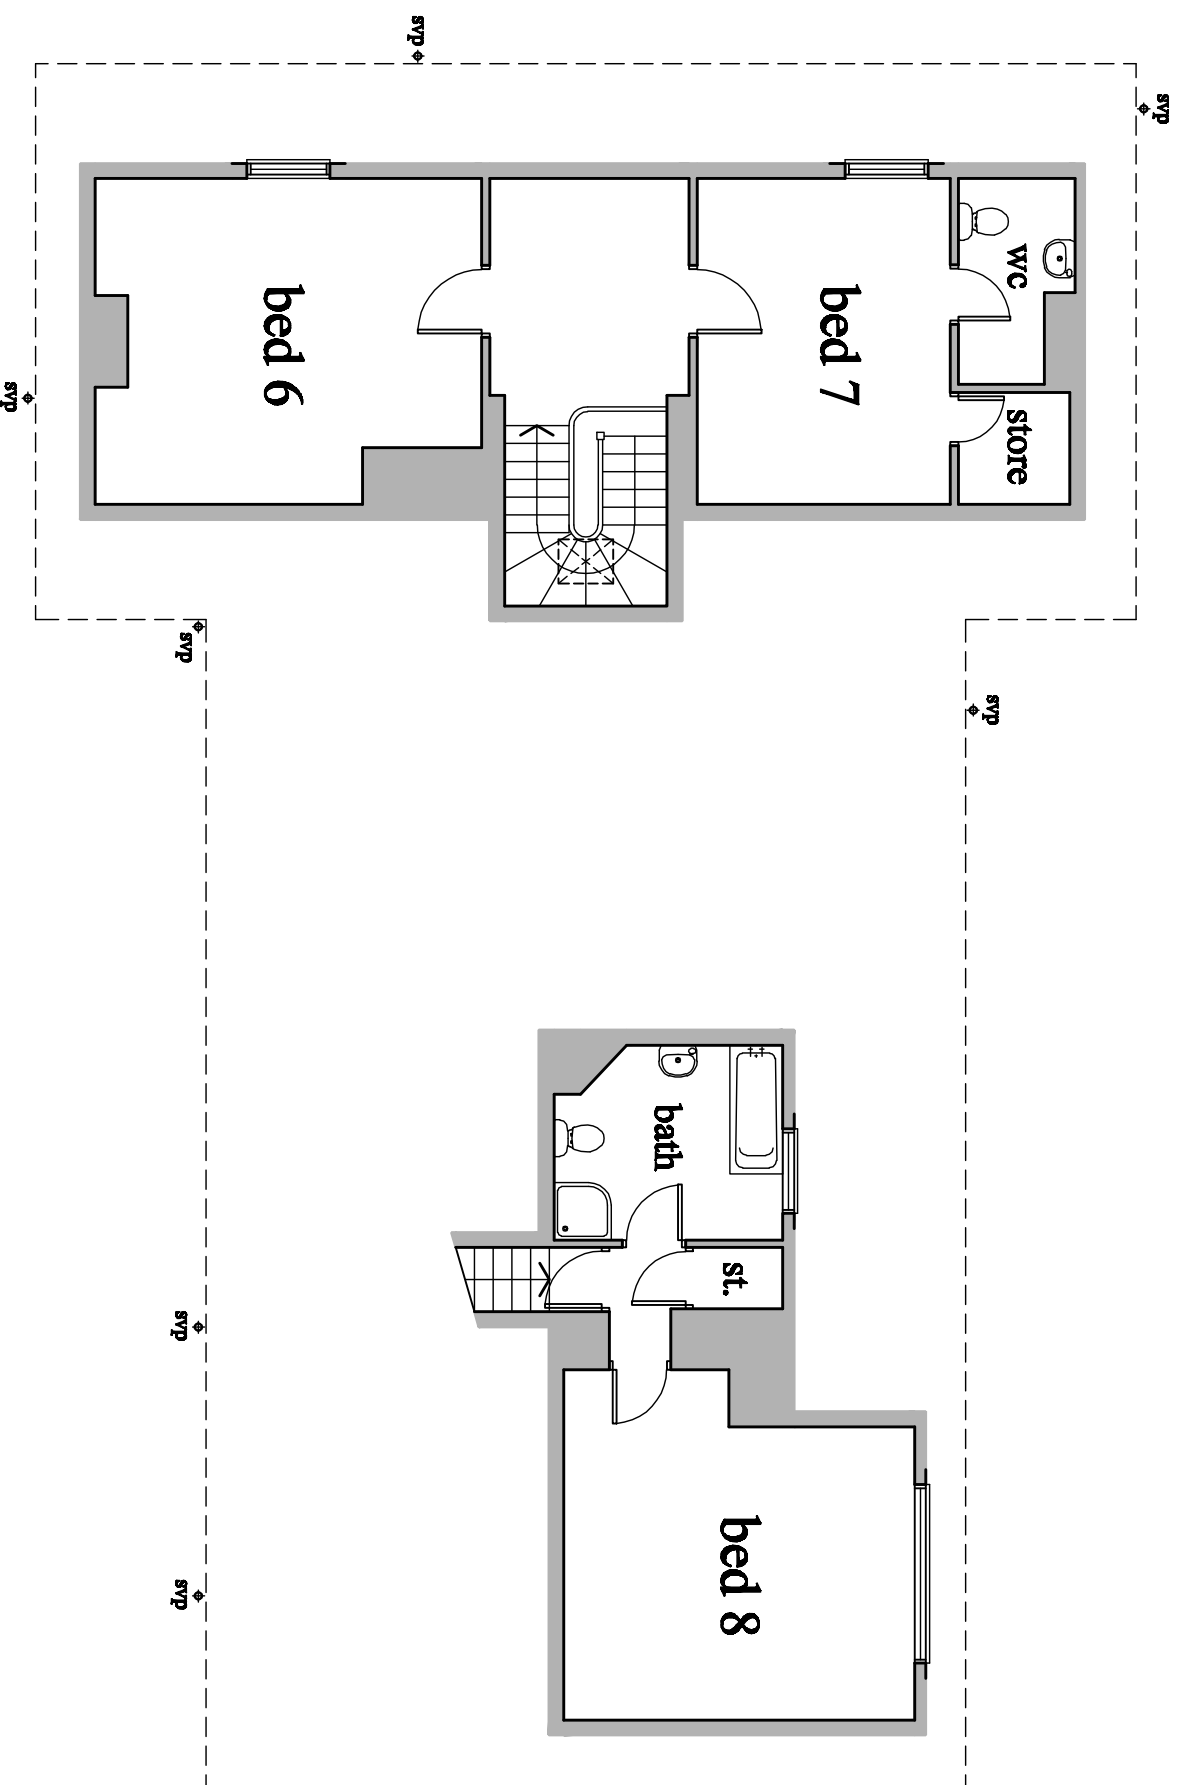

Thorneyholme Hall, Dunsop Bridge

Existing Second Floor Plan

ARCHITECTS

The Studio 29 Best Lane Leyland Preston PR35 4HP
Tel 01773 467404 E Mail info@pwlarchitects.com