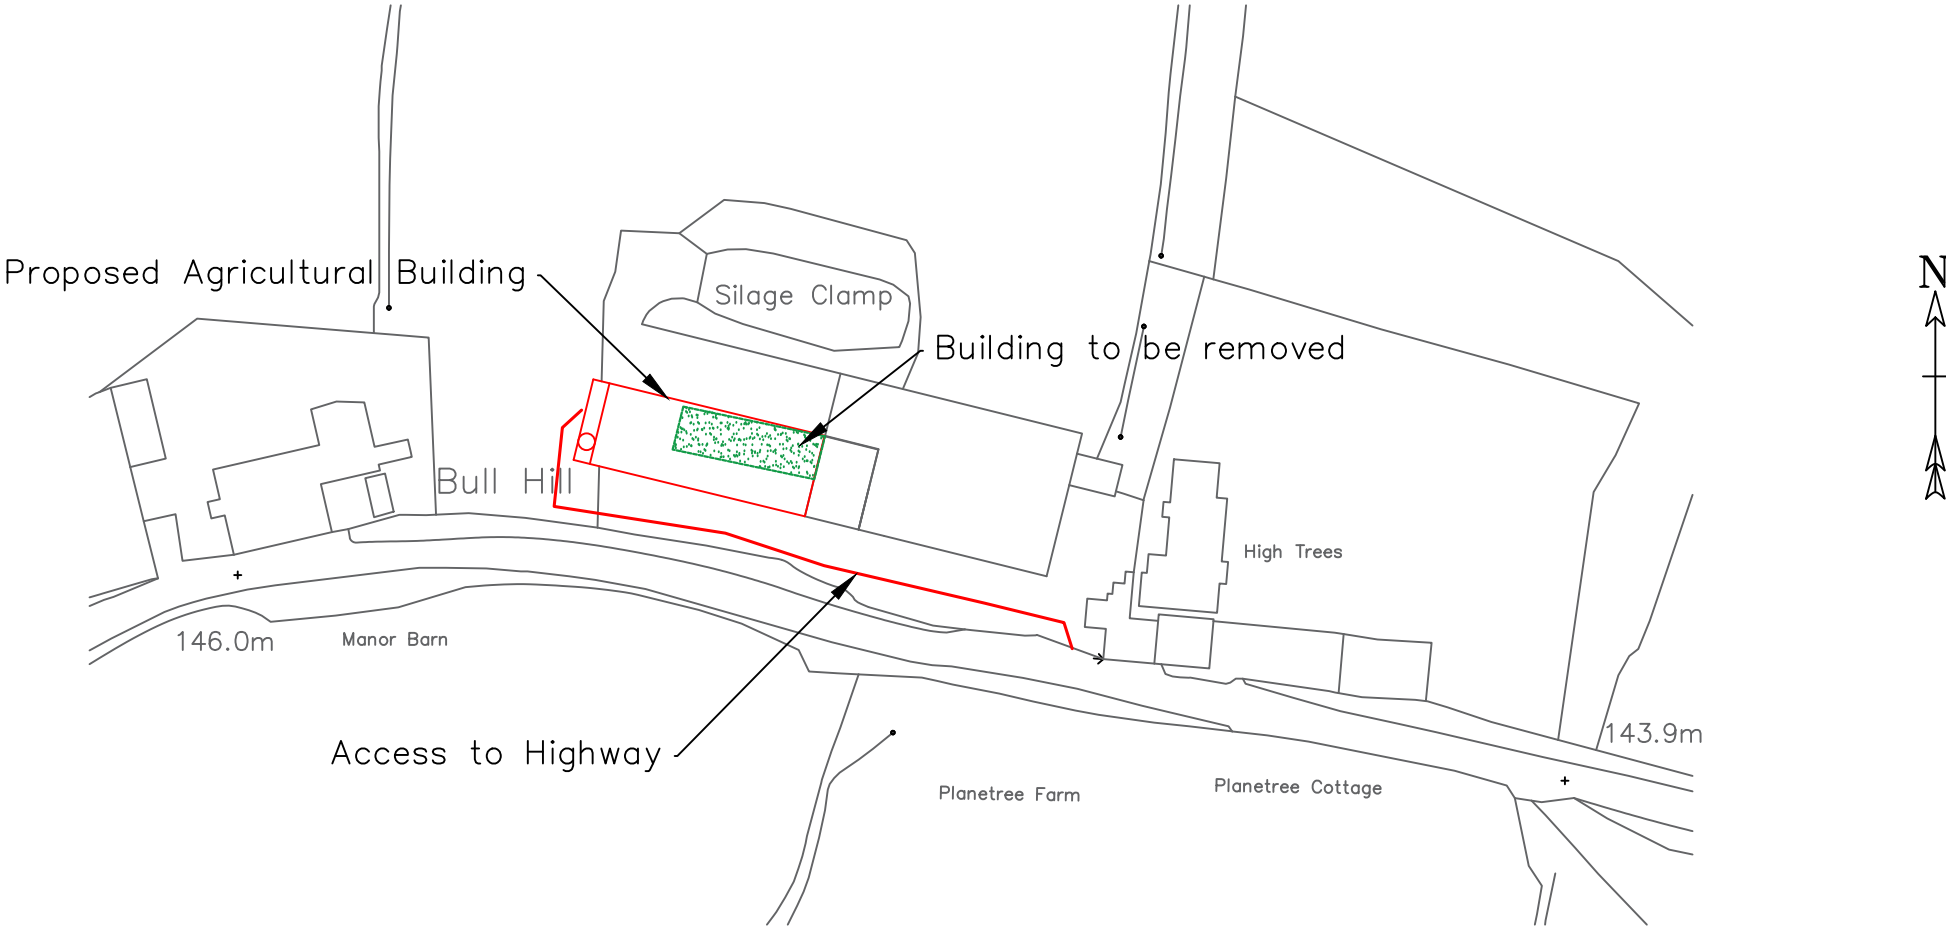

Location Plan: Plane Tree Farm, Chaigley, Clitheroe BB7 3LT

Sheet Size A4

Ordnance Survey (c) Crown Copyright 2016. All rights reserved. Licence number 100022432