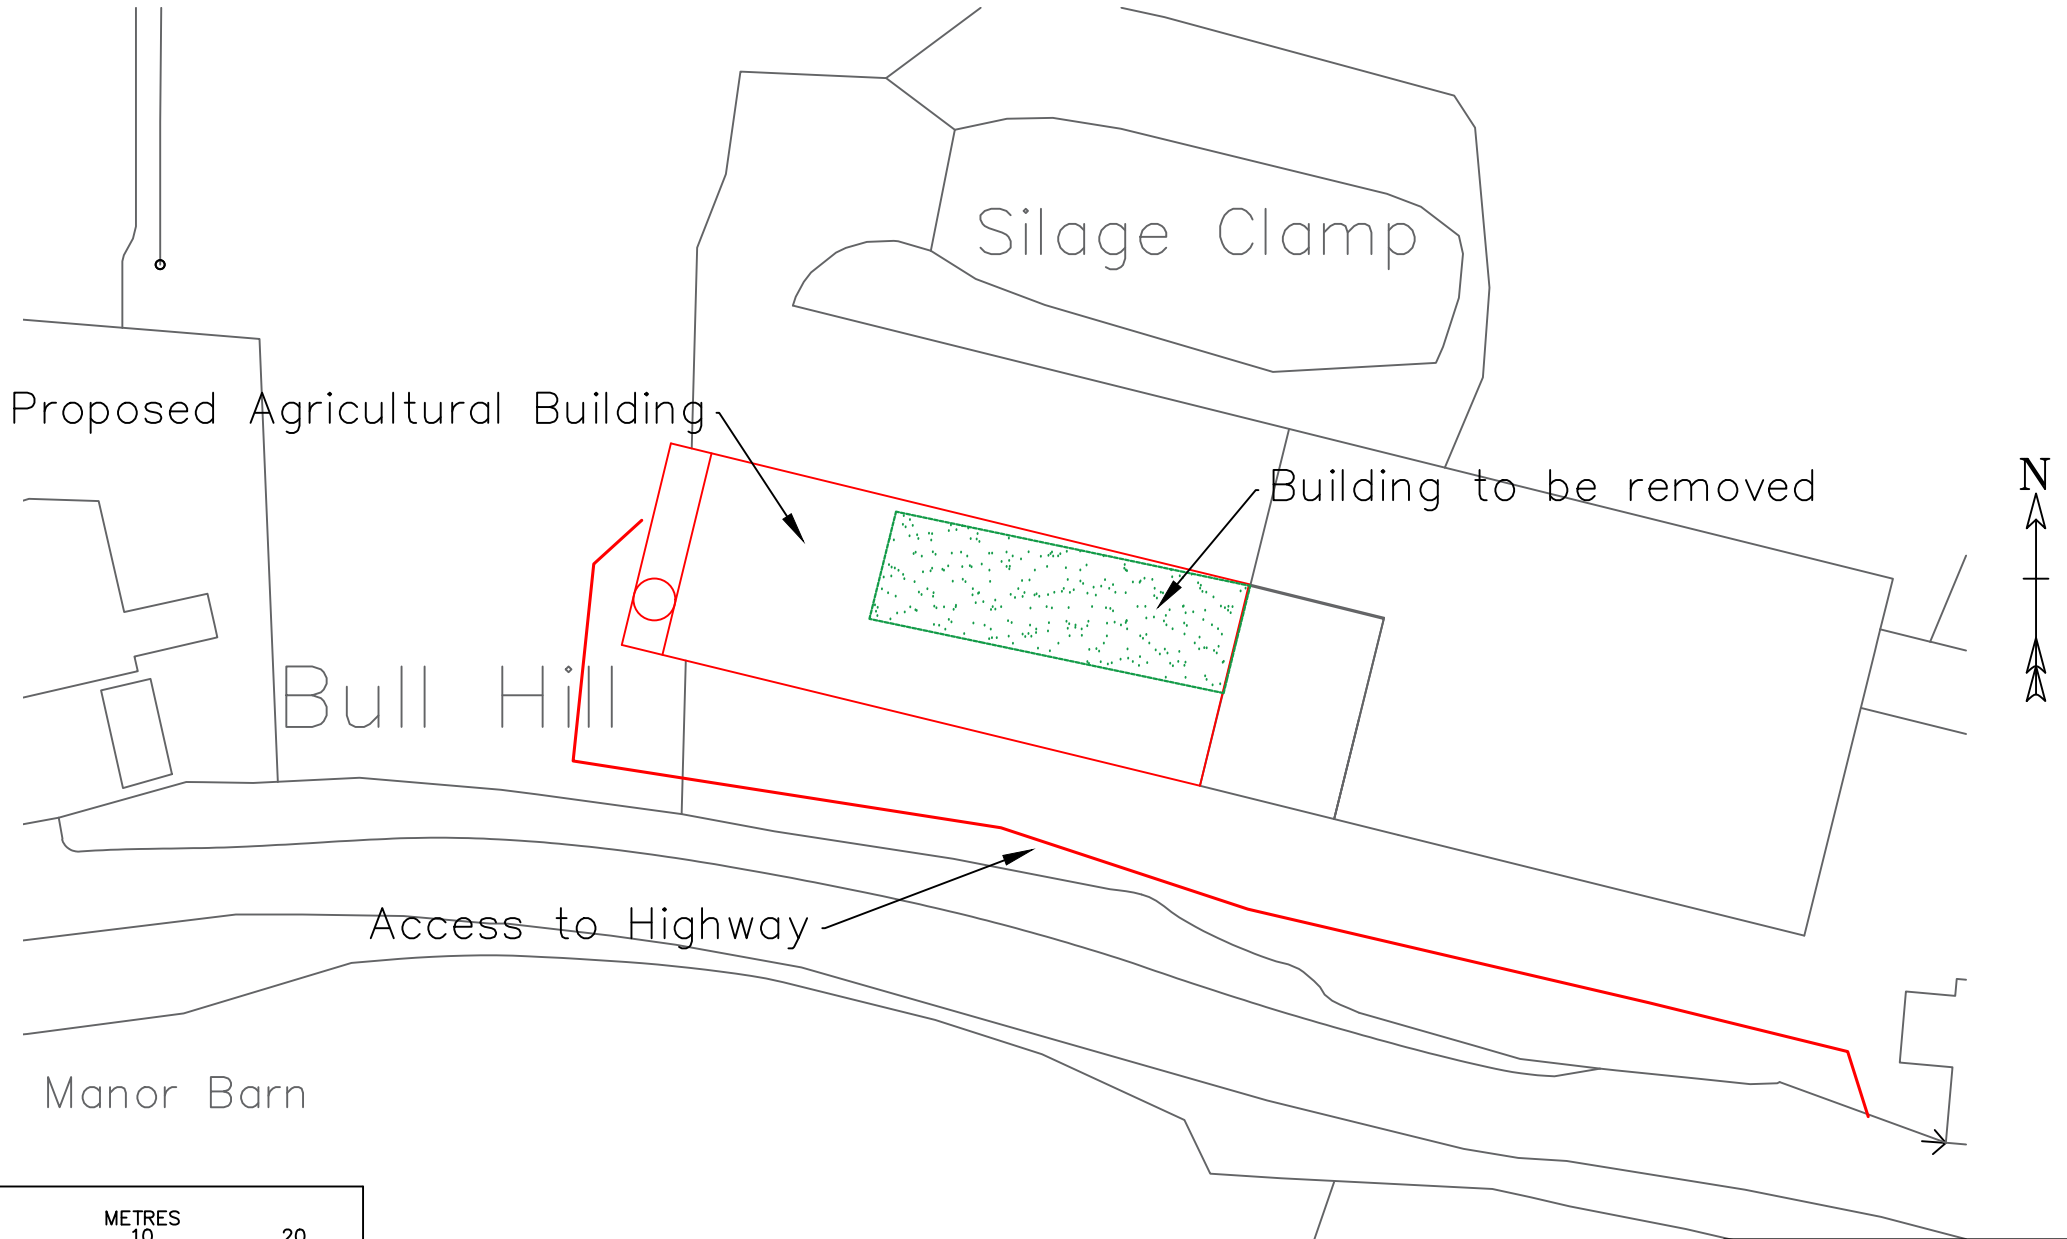

Site Plan: Plane Tree Farm, Chaigley, Clitheroe BB7 3LT

Sheet Size A4

Ordnance Survey (c) Crown Copyright 2016. All rights reserved. Licence number 100022432