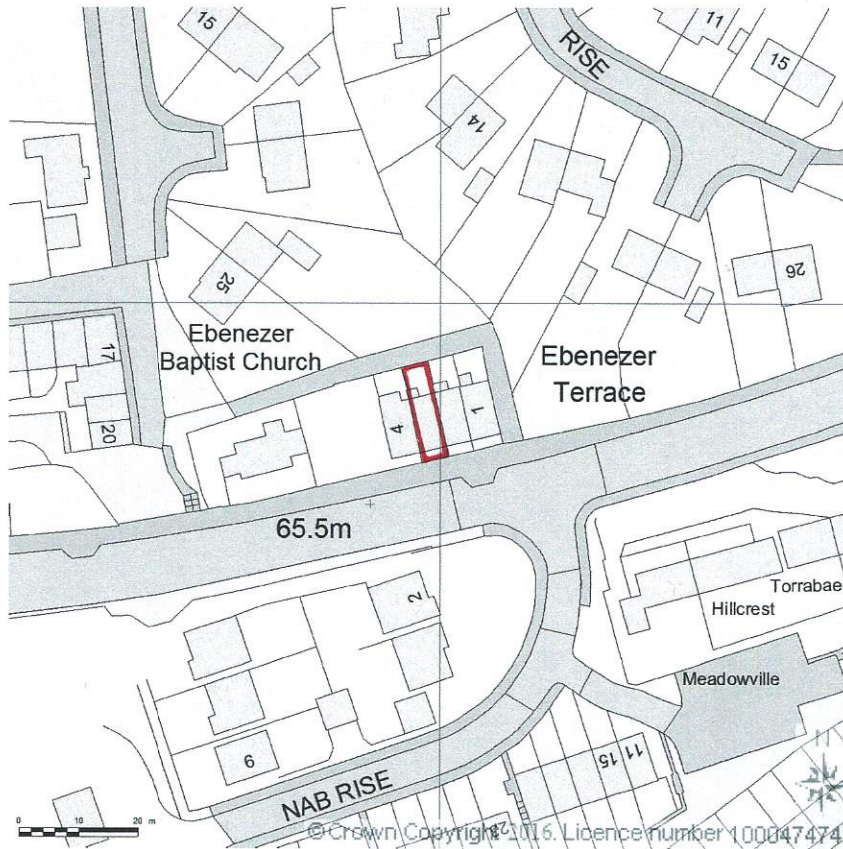

SITE LOCATION PLAN
AREA 2 HA
SCALE: 1:1250 on A4
CENTRE COORDINATES: 372798 , 435779

Supplied by Streetwise Maps Ltd
www.streetwise.net
Licence No: 100047474
01:23:46 01/01/2017