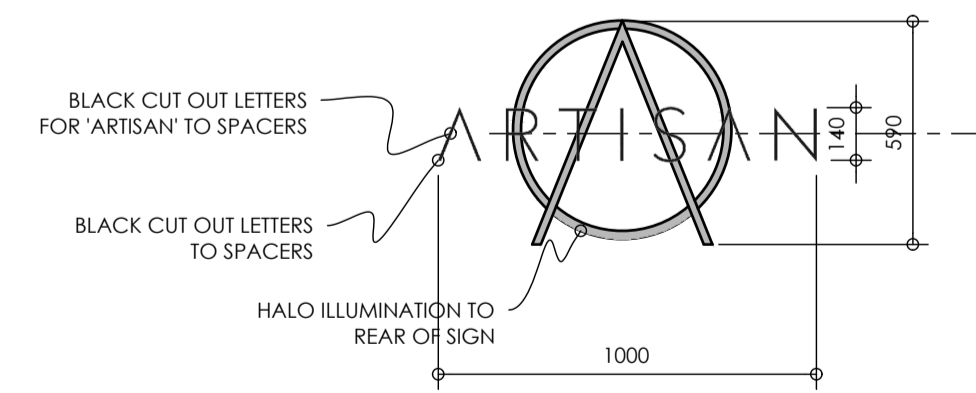

NORTH EAST ELEVATION

NORTH WEST ELEVATION

FRONT ELEVATION

SIDE ELEVATION

REAR ELEVATION

SIGN TYPE A
TOTEM ENTRANCE SIGN 1:20

SIGN TYPE B
WALL SIGN

SIGN TYPE C
WALL SIGN