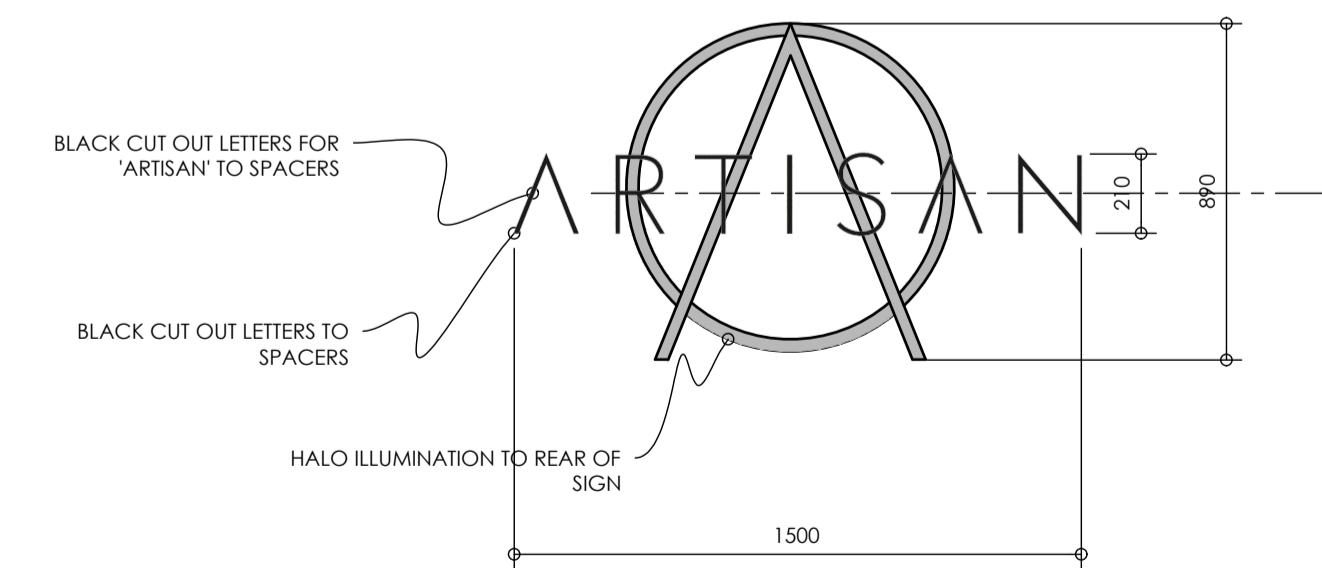

NORTH EAST ELEVATION

NORTH WEST ELEVATION

FRONT ELEVATION

SIDE ELEVATION

REAR ELEVATION

SIGN TYPE A
TOTEM ENTRANCE SIGN 1:20

SIGN TYPE B
WALL SIGN

SIGN TYPE C
WALL SIGN