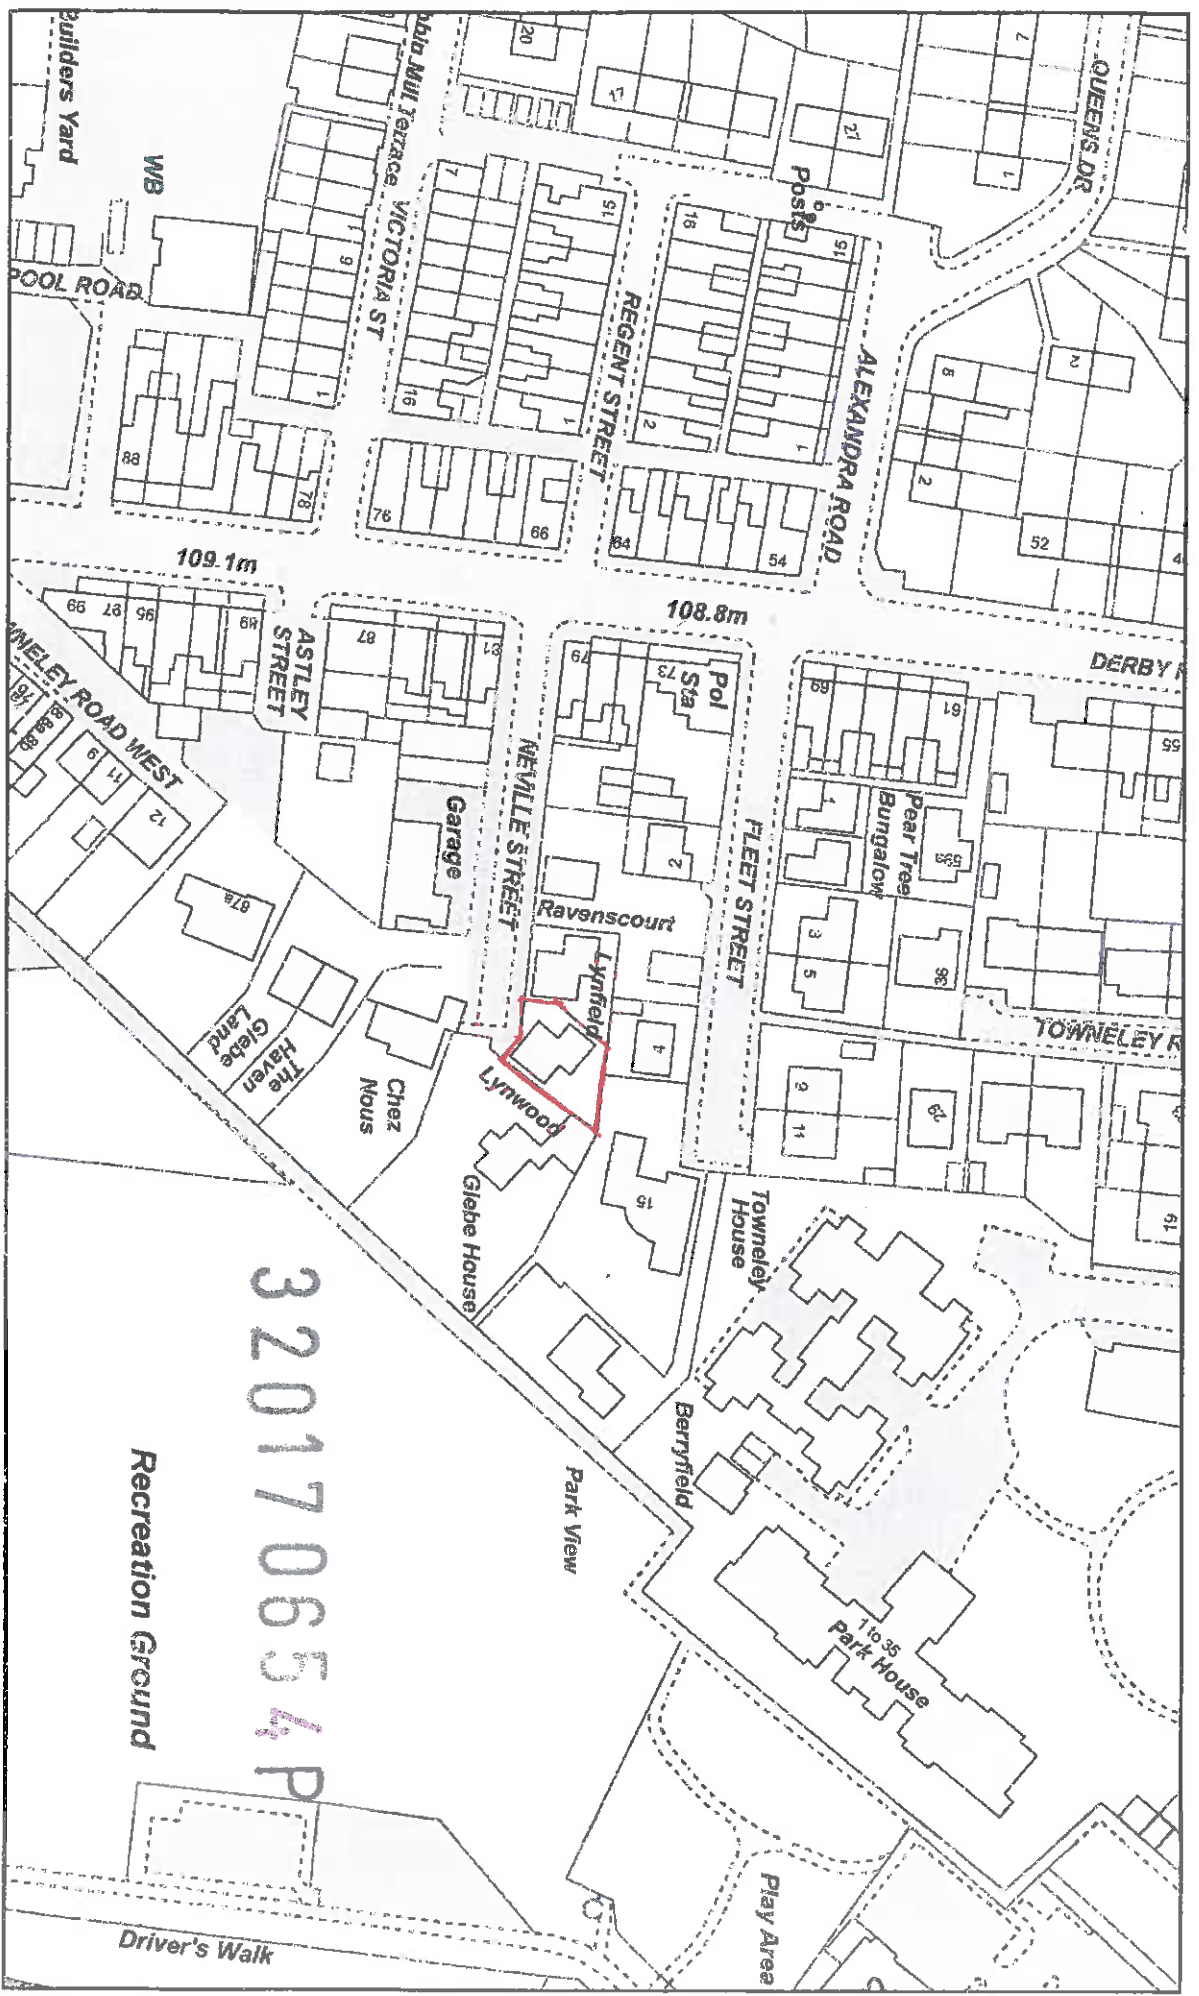

Location Plan

Scale 1:1250  
Map Ref: 92870  
Centre of map: 360191.43  
(Scale correct when printed on A4 Landscape)