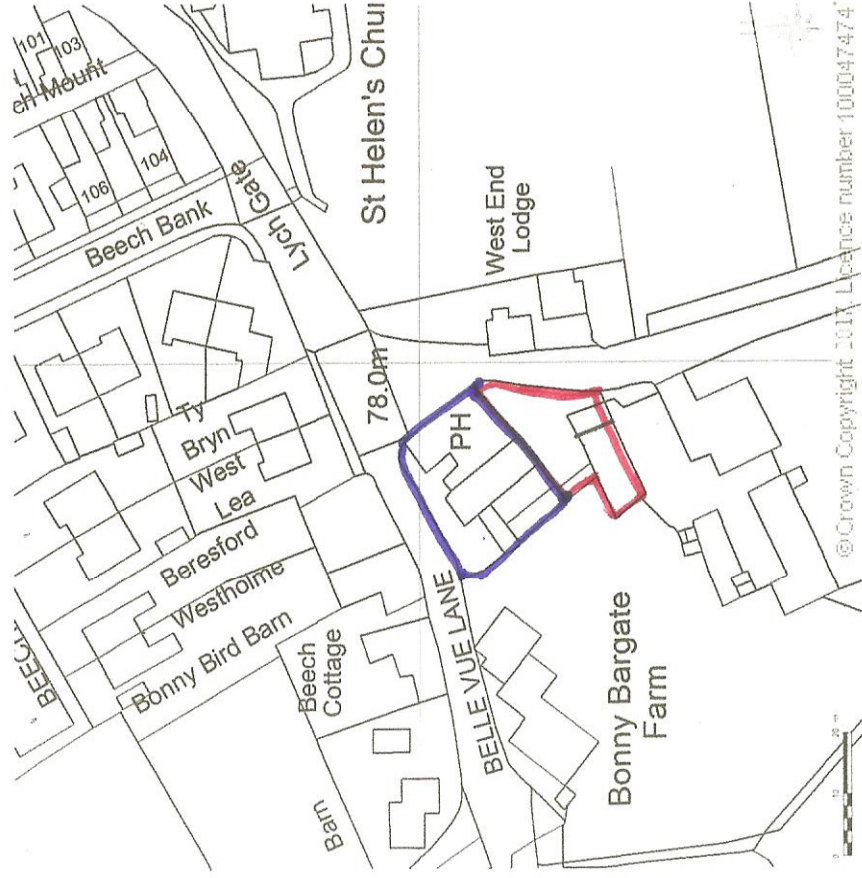

SITE LOCATION PLAN
AREA 2 HA
SCALE 1:1250 on A4
CENTRE COORDINATES: 372788, 443797

©Crown Copyright 2011. Licence number 100047474

Supplied by Streetwise Maps Ltd
www.streetwise.net
 Licence No: 100047474
 17/07/2017 11:38

Project	Letting bedroom accommodation at Lower Buck Inn, Edisford Road, Waddington BB7 3HU For Lower Buck Lodgings		
Title	Site Location Plan		
Drawing Number	492.SLP	Scale:	1:1250 @ A4 07/17

Michael A. Harrison
 Chartered Architect, Green Farm, Tatham, Lancaster, LA2 8PJ
 TEL: 015242 61571 Mobile: 07973 861756 e mail michael@maharch.co.uk