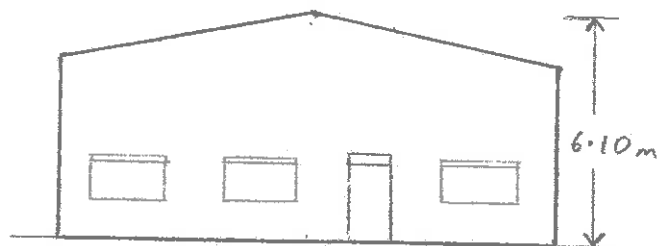

R Seed, Kitchen Green Farm, Ribchester – Planning Application – Plan 3

Proposal for B1/B8 unit to serve the existing established parts business

Scale 1 : 200

320170701P

South East Elevation

North West Elevation

South West Elevation

North East Elevation

R Seed, Kitchen Green Farm, Ribchester – Planning Application – Plan 4 Floor and Roof Plan

Proposal for B1/B8 unit to serve the existing established parts business