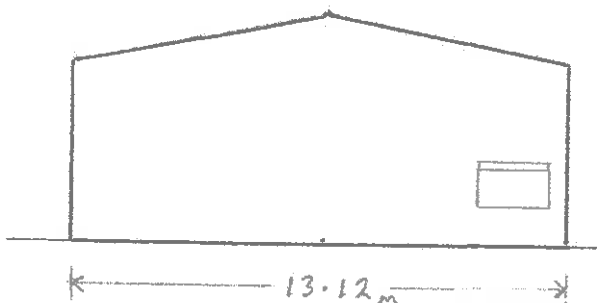

R Seed, Kitchen Green Farm, Ribchester – Planning Application – Plan 3

Proposal for B1/B8 unit to serve the existing established parts business

Scale 1 : 200

320170701P

South East Elevation

North West Elevation

South West Elevation

North East Elevation

R Seed, Kitchen Green Farm, Ribchester – Planning Application – Plan 4 Floor and Roof Plan

Proposal for B1/B8 unit to serve the existing established parts business