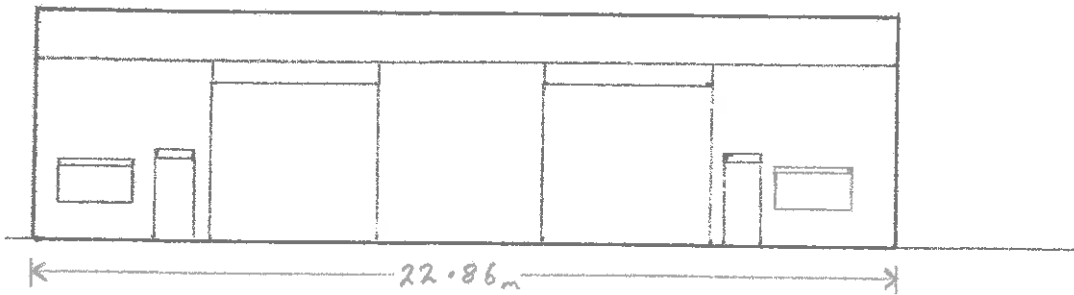

R Seed, Kitchen Green Farm, Ribchester – Planning Application – Plan 3

Proposal for B1/B8 unit to serve the existing established parts business

Scale 1 : 200

320170701P

South East Elevation

North West Elevation

South West Elevation

North East Elevation

R Seed, Kitchen Green Farm, Ribchester – Planning Application – Plan 4 Floor and Roof Plan

Proposal for B1/B8 unit to serve the existing established parts business