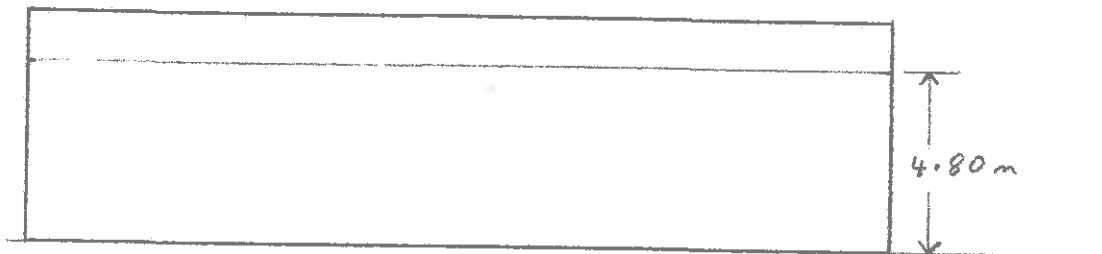

R Seed, Kitchen Green Farm, Ribchester – Planning Application – Plan 3

Proposal for B1/B8 unit to serve the existing established parts business

Scale 1 : 200

320170701P

South East Elevation

North West Elevation

South West Elevation

North East Elevation

R Seed, Kitchen Green Farm, Ribchester – Planning Application – Plan 4 Floor and Roof Plan

Proposal for B1/B8 unit to serve the existing established parts business