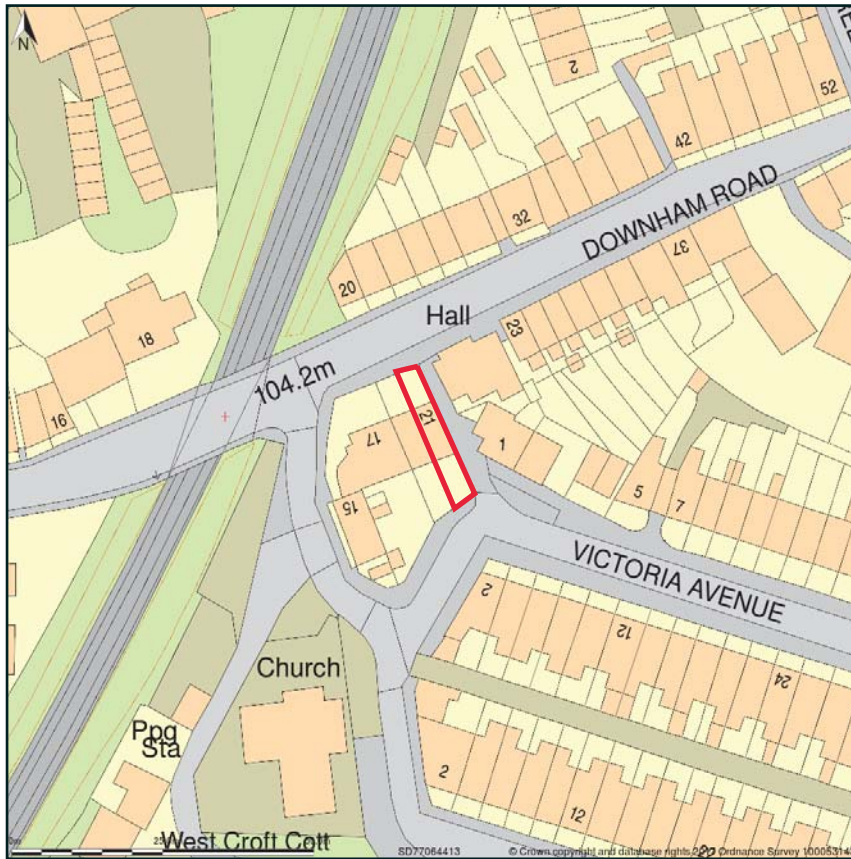

21 Downham Road Chatburn Lancashire BB7 4AU

Site Plan shows area bounded by: 376997.35, 444065.63 377138.78, 444207.05 (at a scale of 1:1250), OSGridRef: SD77064413. The representation of a road, track or path is no evidence of a right of way. The representation of features as lines is no evidence of a property boundary.

Produced on 28th Aug 2017 from the Ordnance Survey National Geographic Database and incorporating surveyed revision available at this date. Reproduction in whole or part is prohibited without the prior permission of Ordnance Survey. © Crown copyright 2017. Supplied by www.buyaplan.co.uk a licensed Ordnance Survey partner (100053143). Unique plan reference: #00253708-913EF5