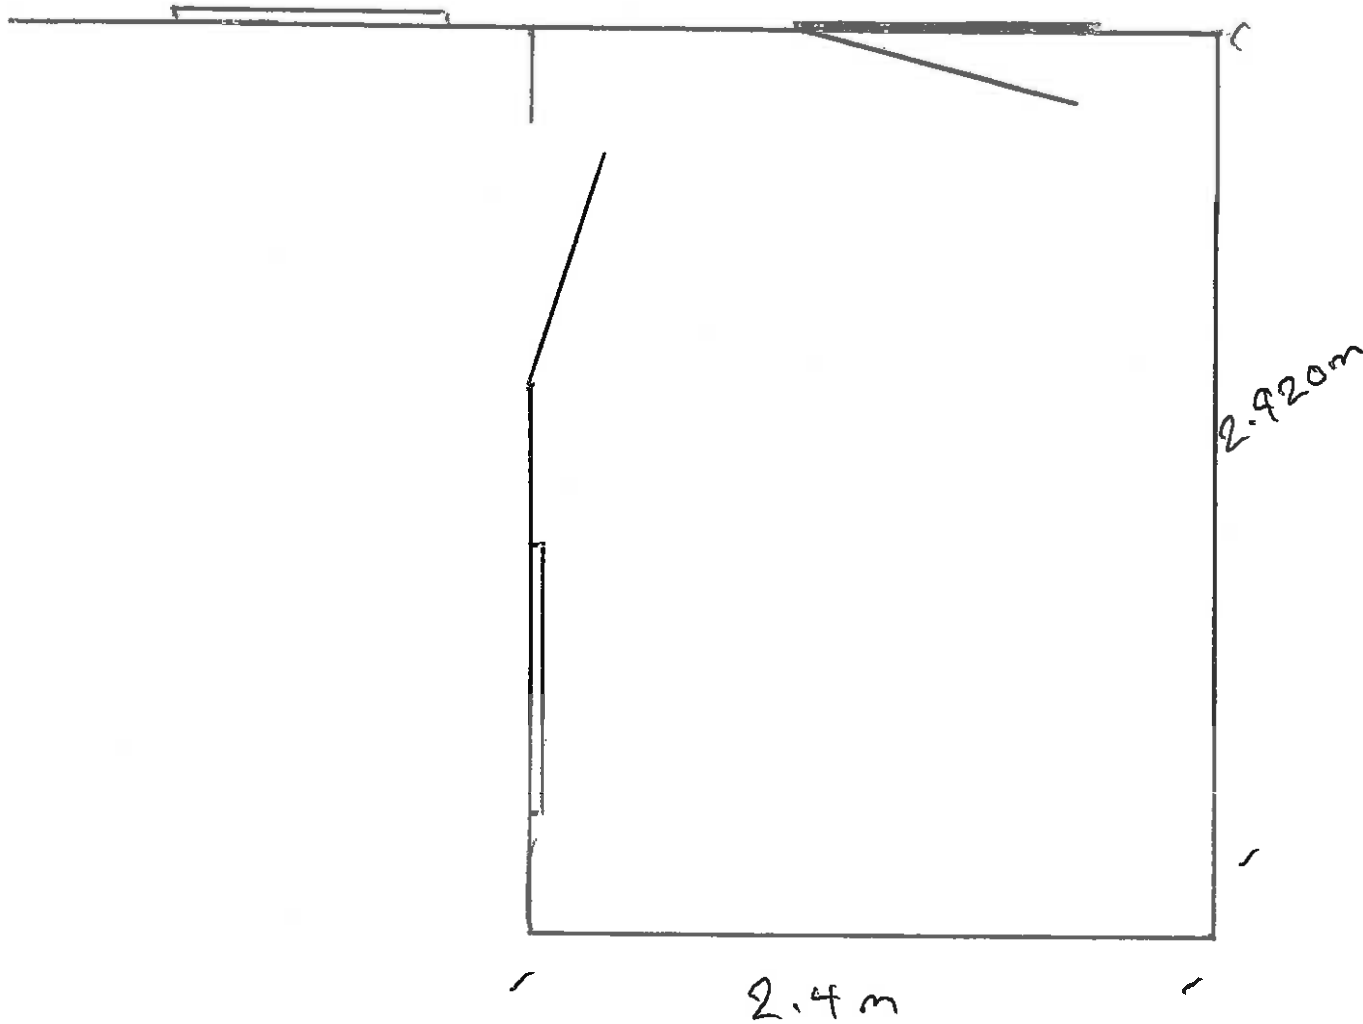

Existing PLAN

Scale @ 1:25

9 Jubilee Street
Lead
BB12 7PR

320170845P

NEW PLAN

SCALE @ 1:25

9 Jubilee Street
lead
BB12 7PR

4.475m
(EXT)

External
Dimensions?

3201708450

ELEVATION

Scale 1:25

2.6m

4.475m

9 Jubilee Street
lead
BB12 7PR

320170845

Existing West
ELEVATION

Scale @ 1:25

9 Jubilee Street

2.4m

2.5m

READ
22/11 7/12

320170845P

Scale 1:25

South Elevation

2.6m

3.245'

9 Jubilee Street
Road, BB12 7PR.

320170845P

North Elevation

9 Jubilee Street
LEAP, BB12 7PR.

320170845