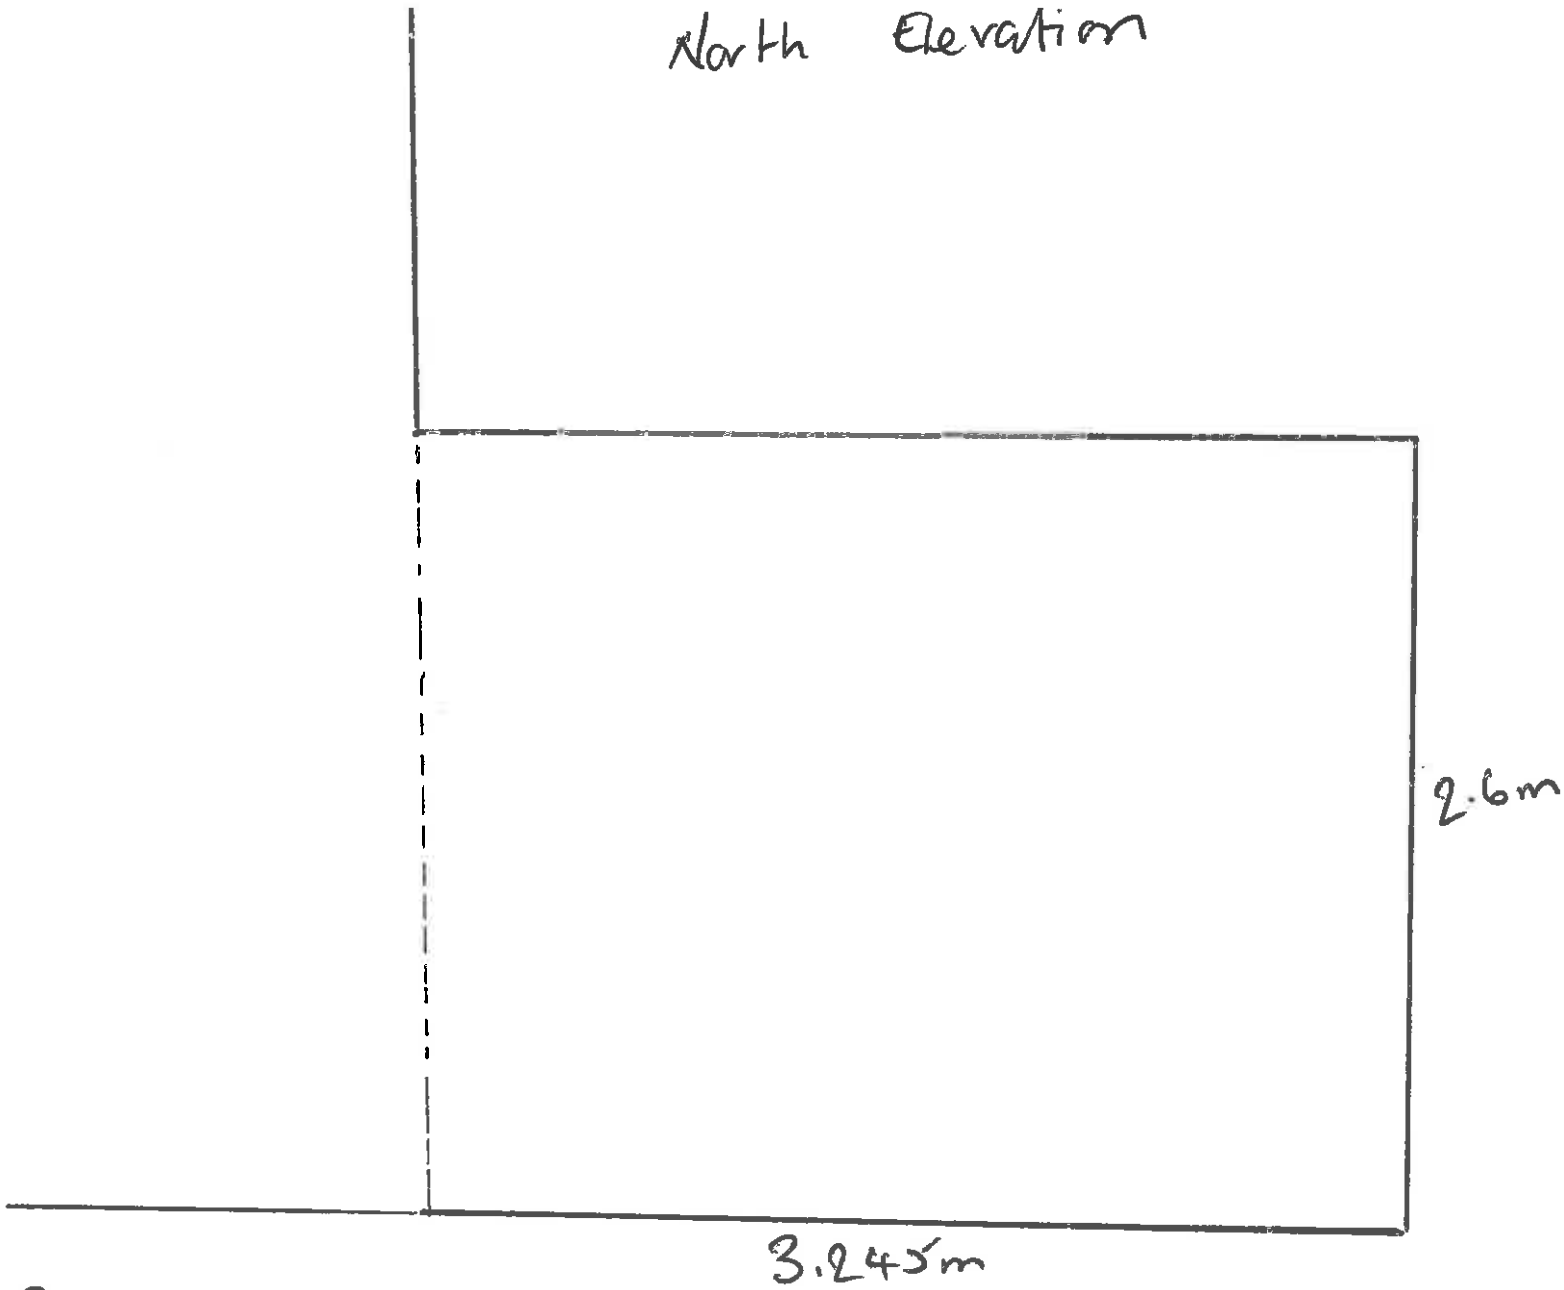

South Elevation

2.6m

3.245'

9 Jubilee Street
Road, BB12 7PR.

320170845P

North Elevation

9 Jubilee Street
LEAP, BB12 7PR.

320170845