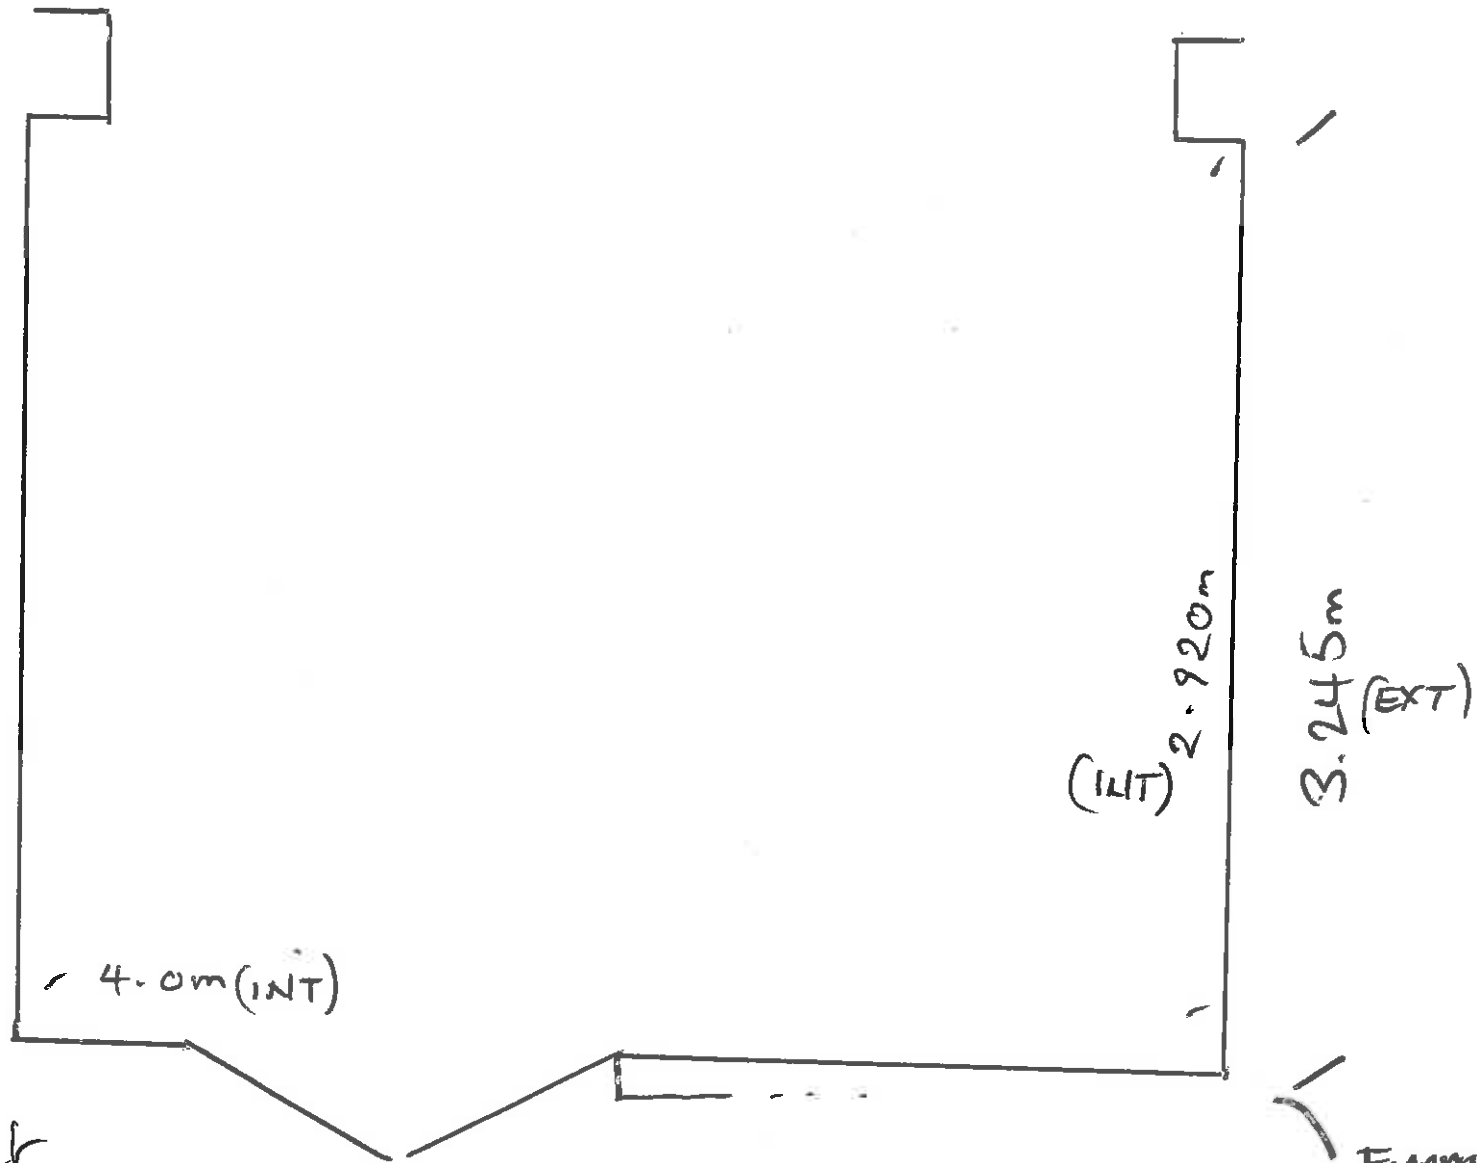

Existing PLAN

Scale @ 1:25

9 Jubilee Street
Lead
BB12 7PR

320170845P

NEW PLAN

SCALE @ 1:25

9 Jubilee Street
lead
BB12 7PR

4.475m
(EXT)

External
Dimensions?

3201708450

ELEVATION

Scale 1:25

2.6m

4.475m

9 Jubilee Street
lead
BB12 7PR

320170845

Existing West
ELEVATION

Scale @ 1:25

9 Jubilee Street

2.4m

2.5m

READ
22/11 7/12

320170845P

Scale 1:25

South Elevation

2.6m

3.245'

9 Jubilee Street
Road, BB12 7PR.

320170845P

North Elevation

9 Jubilee Street
LEAP, BB12 7PR.

320170845