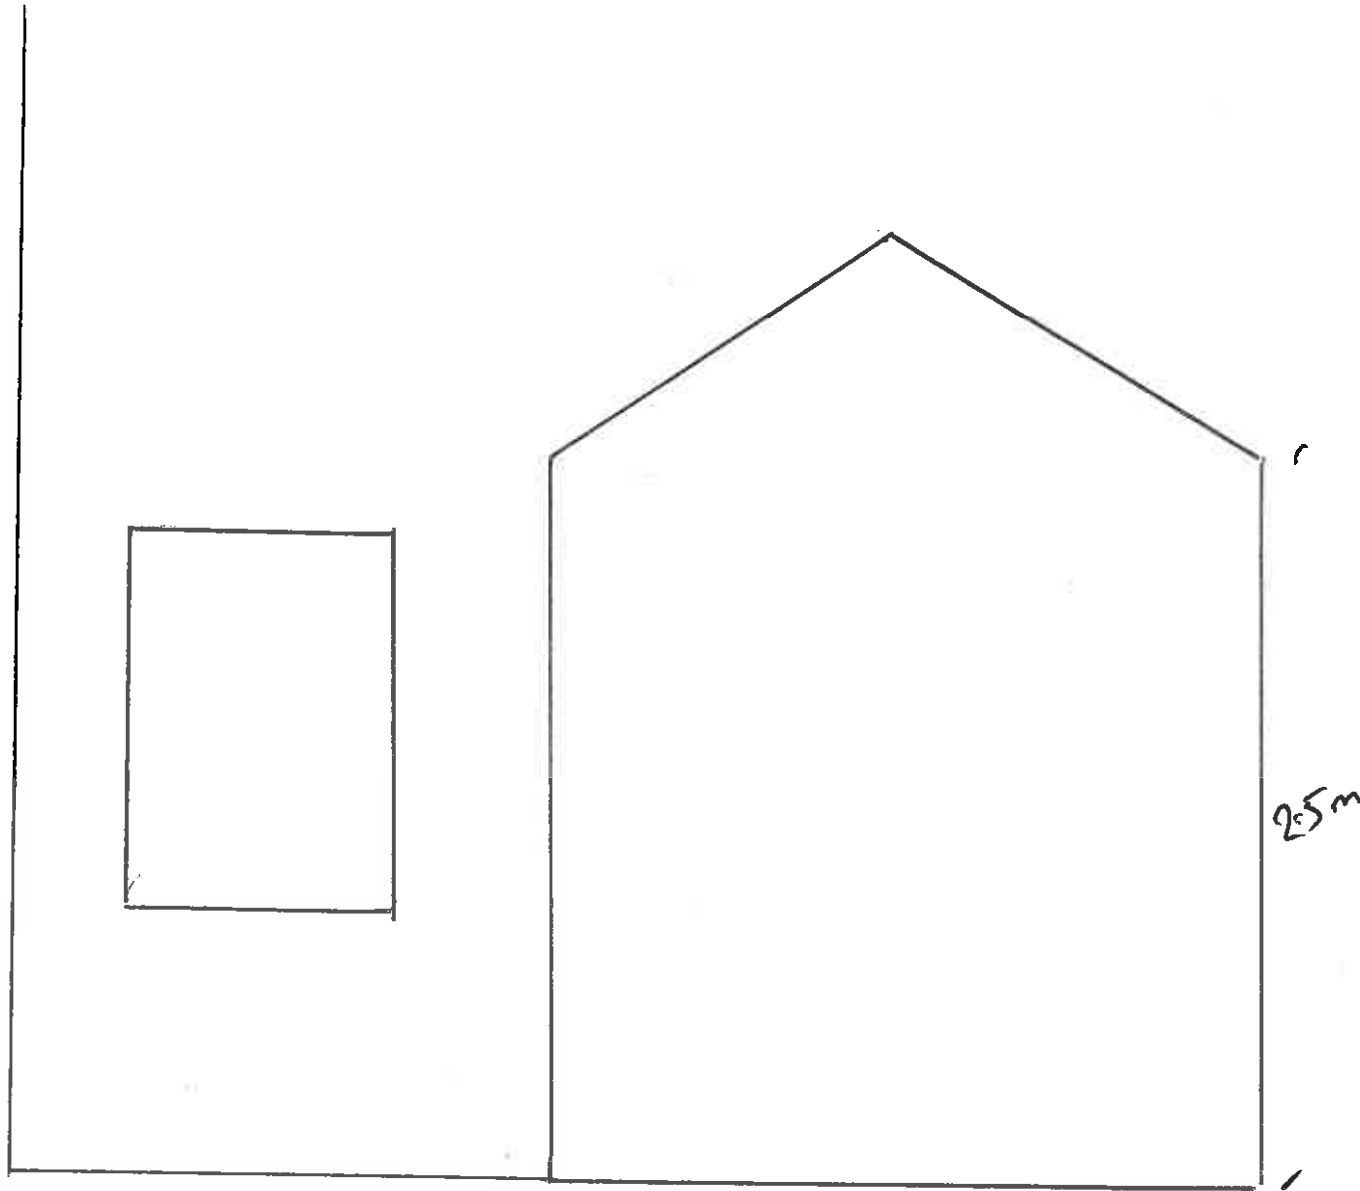

Existing PLAN

Scale @ 1:25

9 Jubilee Street
Lead
BB12 7PR

320170845P

NEW PLAN

SCALE @ 1:25

9 Jubilee Street
lead
BB12 7PR

4.475m
(EXT)

External
Dimensions?

3201708450

ELEVATION

Scale 1:25

2.6m

4.475m

9 Jubilee Street
lead
BB12 7PR

320170845

Existing West
ELEVATION

Scale @ 1:25

9 Jubilee Street

2.4m

2.5m

READ
22/11 7/12

320170845P

Scale 1:25

South Elevation

2.6m

3.245'

9 Jubilee Street
Road, BB12 7PR.

320170845P

North Elevation

9 Jubilee Street
LEAP, BB12 7PR.

320170845