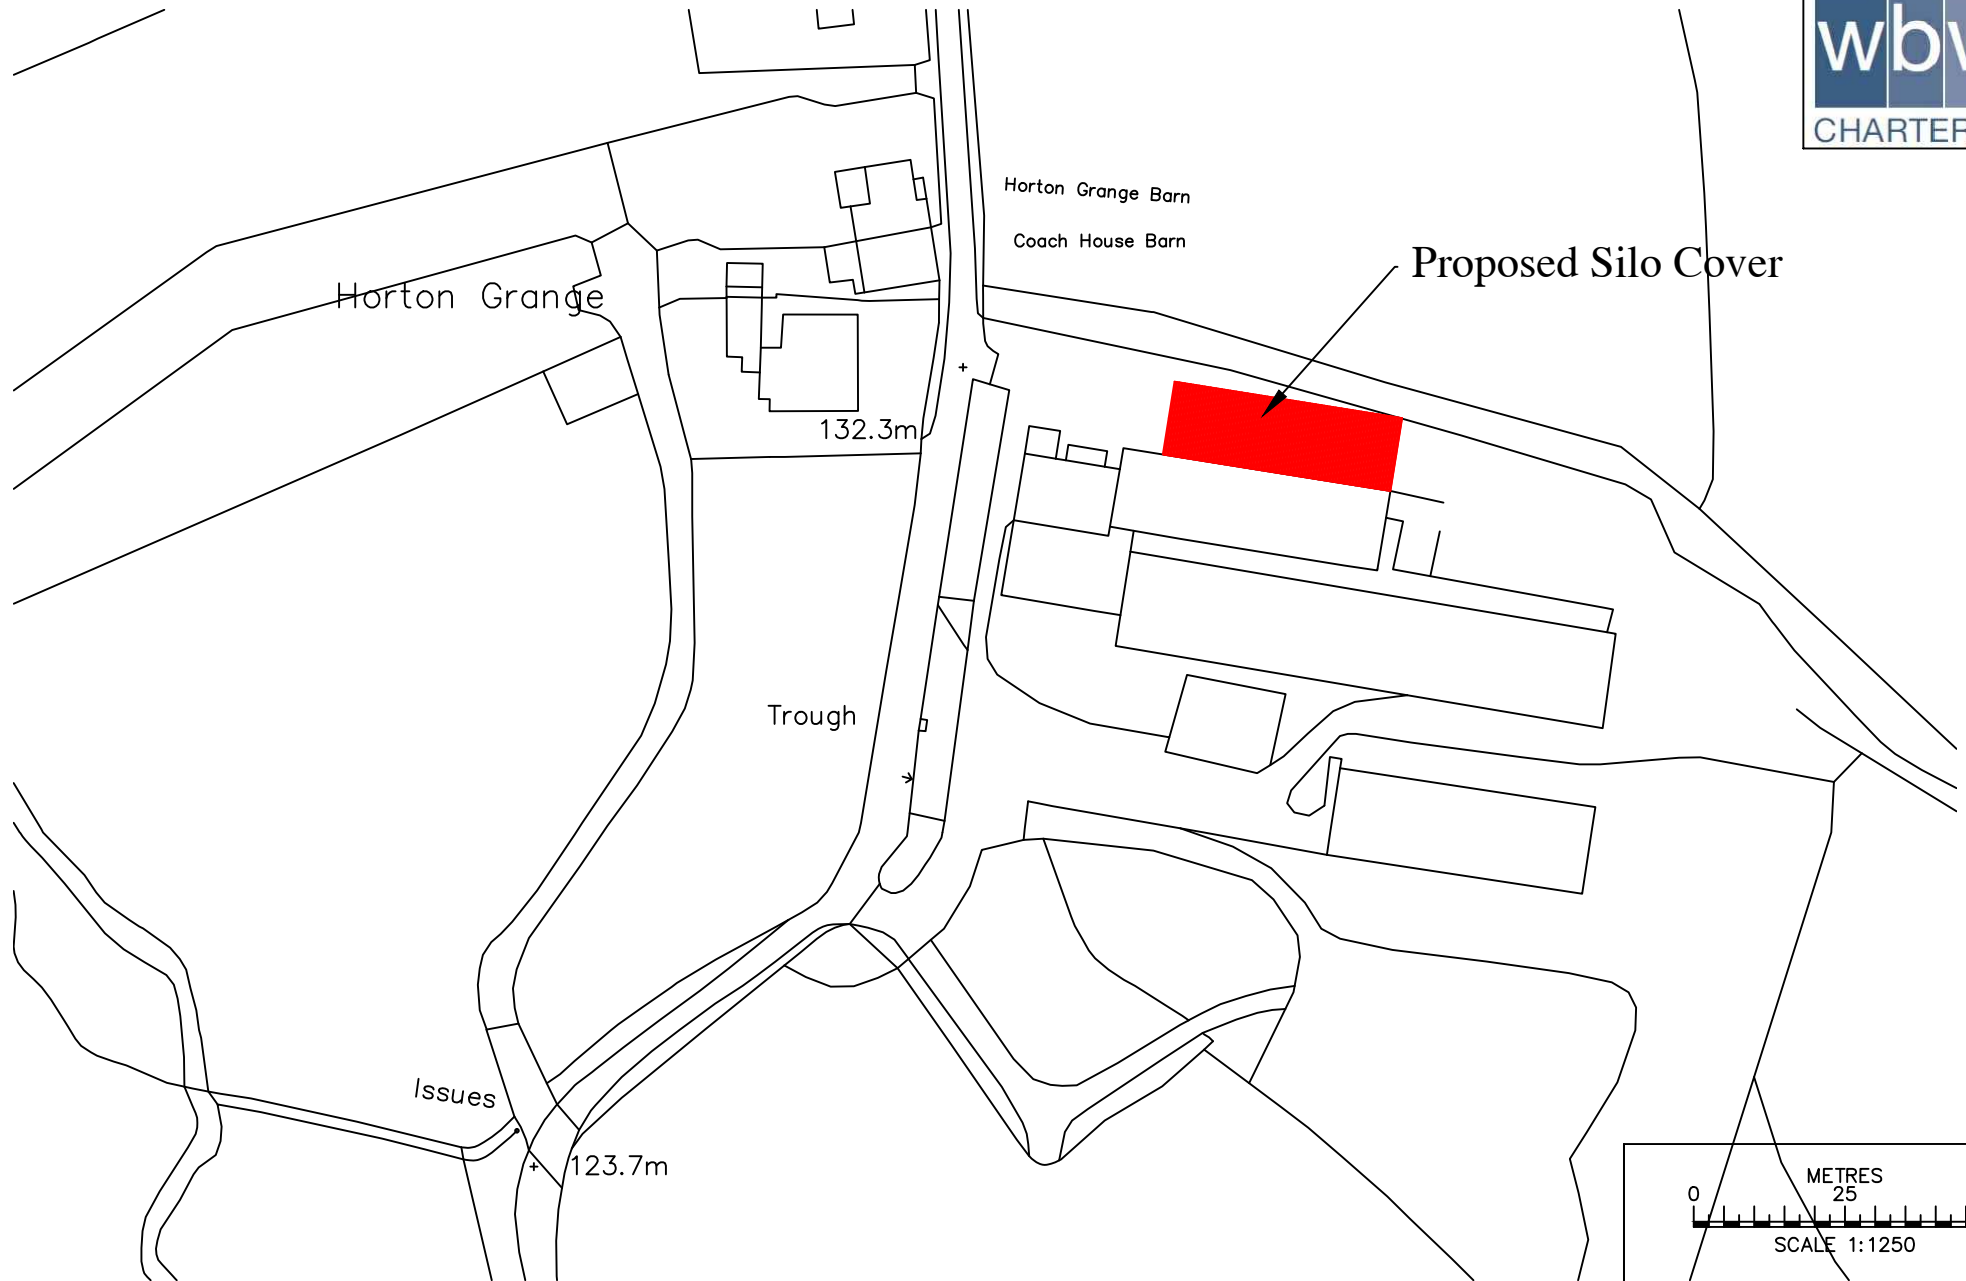

Location Plan: Horton Grange Farm, Horton in Craven, Skipton BD23 3JT

Ordnance Survey (c) Crown Copyright 2017. All rights reserved. Licence number 100022432

Sheet Size A4