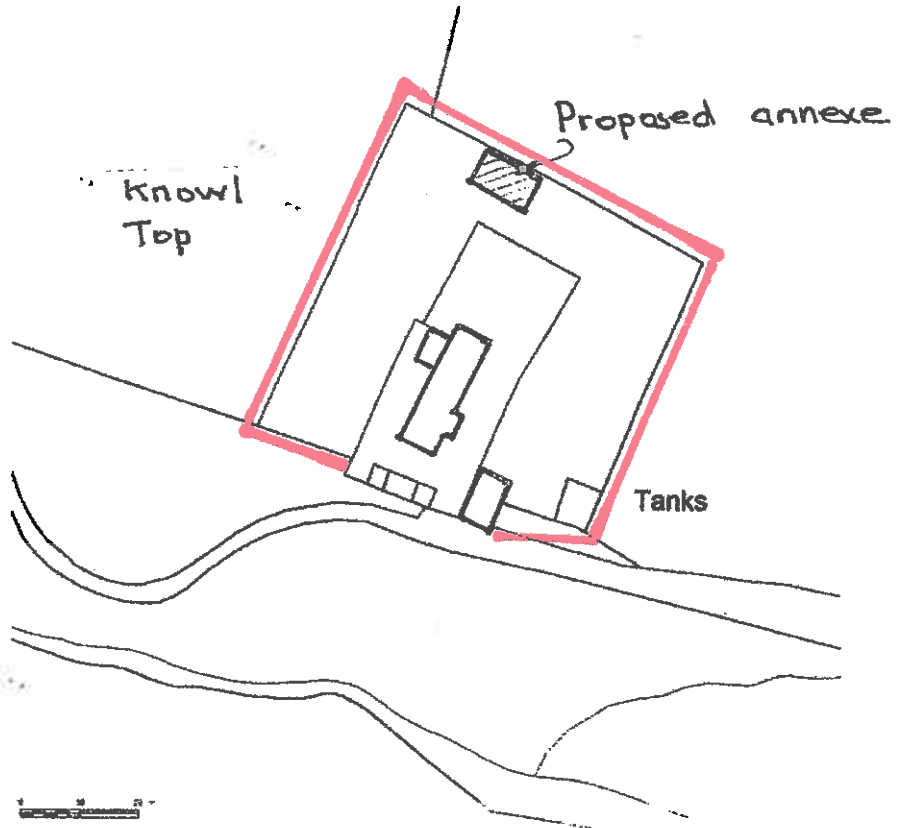

SITE LOCATION PLAN
AREA 2 HA
SCALE 1:1250 on A4
CENTRE COORDINATES: 377244, 440685

Supplied by Streetwise Maps Ltd
www.streetwise.net
Licence No: 100047474
3 February 2016 16:28

320170870