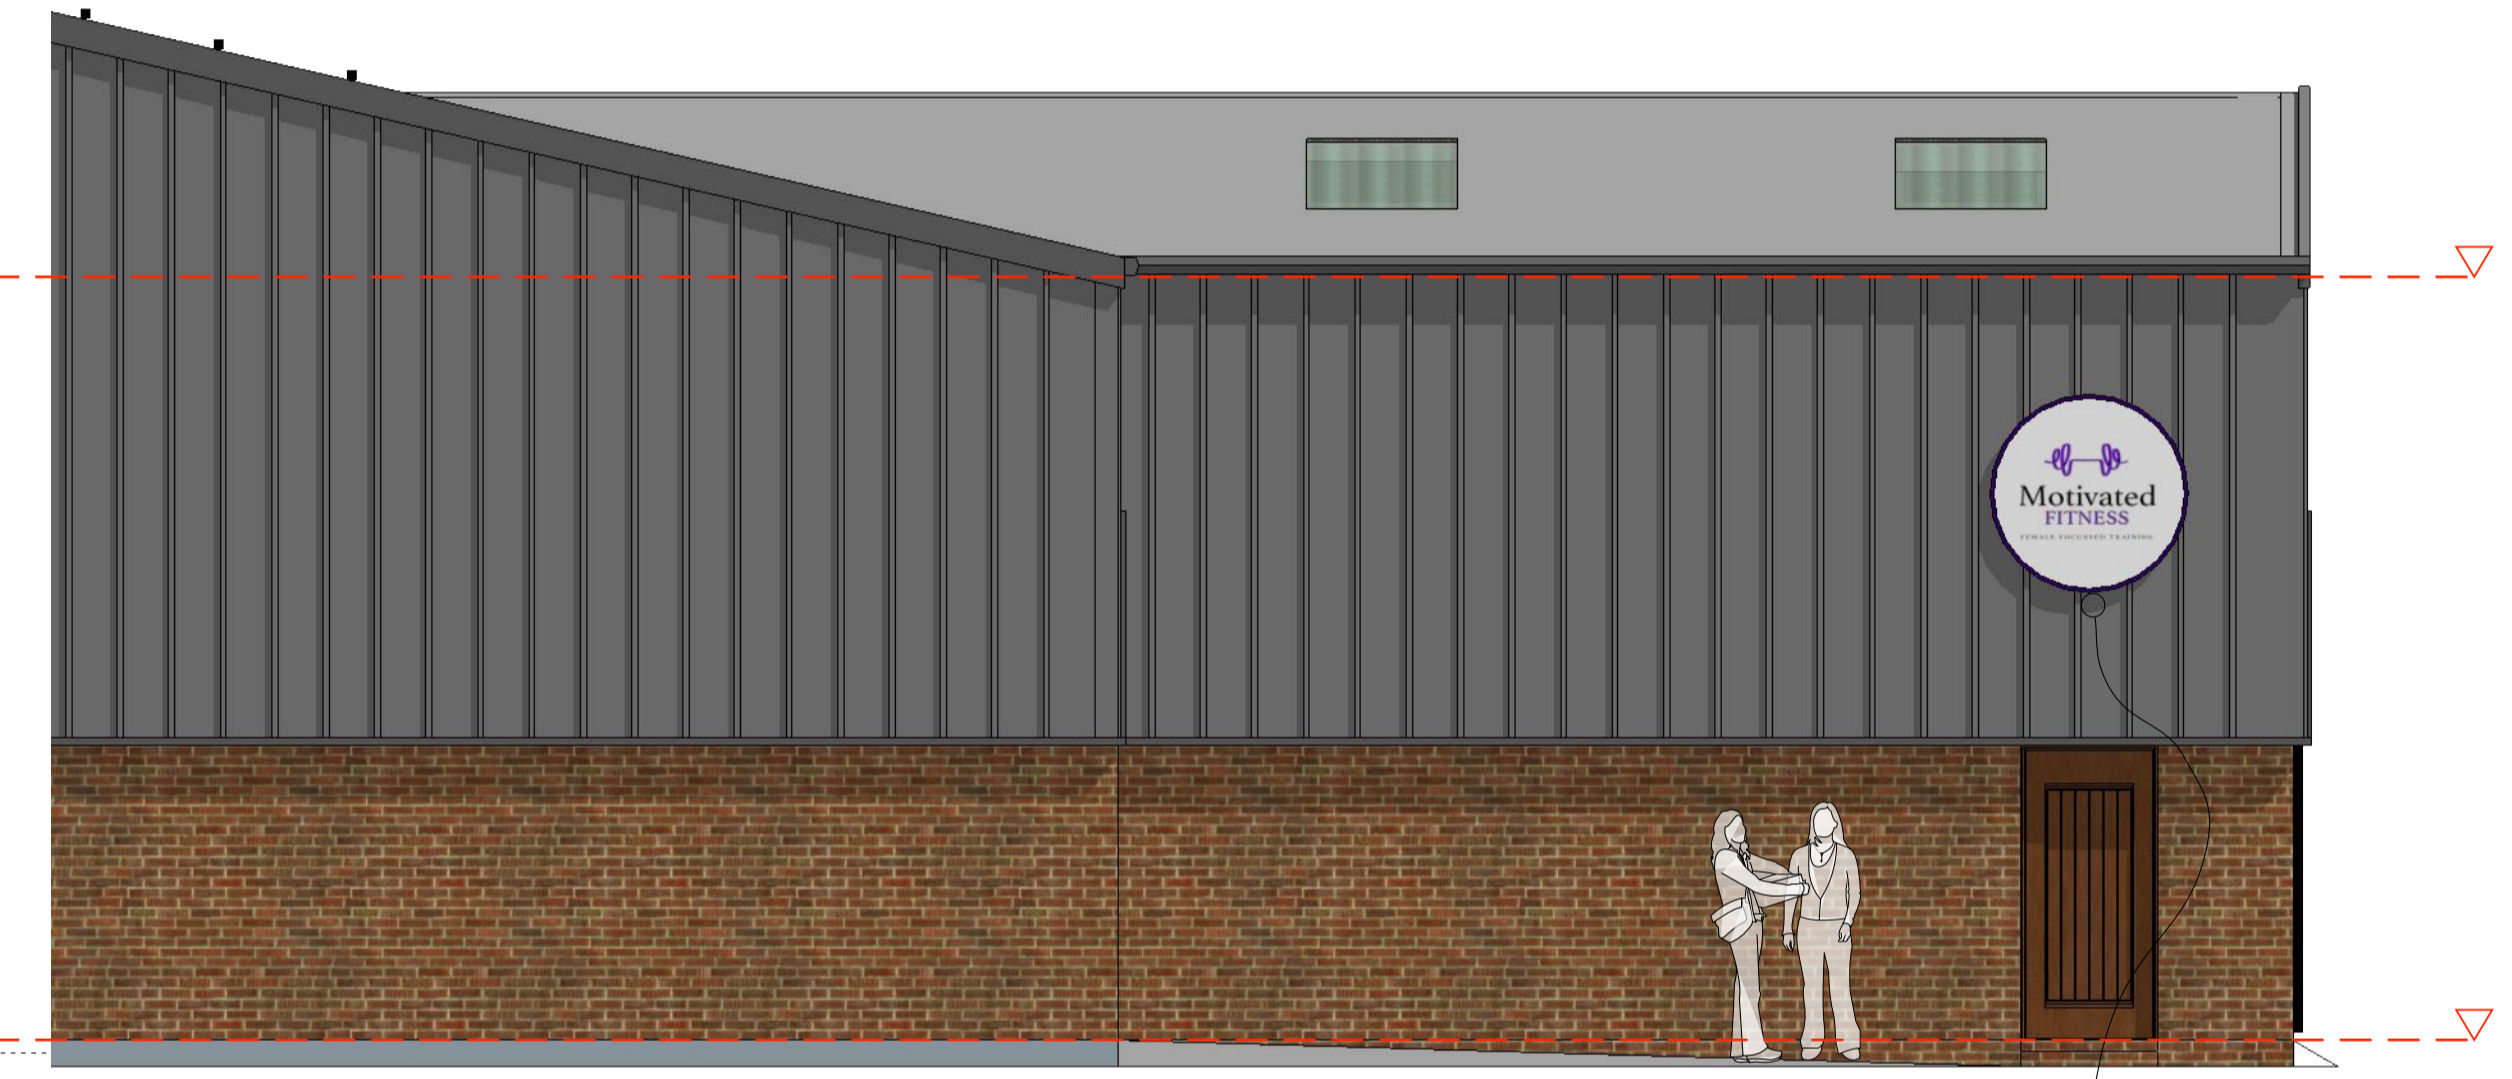

PROPOSED FRONT ELEVATION - A  
A 001 scale: 1:500@A1

Indicative Signage to Front Elevation Roller Shutter

PROPOSED ELEVATION - B  
A 001 scale: 1:500@A1

Indicative Signage to Side Elevation

PROPOSED ELEVATION - C  
A 001 scale: 1:500@A1

PROPOSED ELEVATION - D  
A 001 scale: 1:500@A1

REVISIONS	
MM/DD/YY	REMARKS
1	04/10/17 First Issue
2	
3	
4	
5	

Design Studio  
15 Plover Close  
West Lanes  
PR9 8RU

P: 01704 232068  
E: design@hunterhaus.co.uk  
W: www.hunterhaus.co.uk  
F: @hunterhaus

HUNTER  
HAUS

Motivated Fitness COU, Whalley

17.003

PROPOSED GENERAL ARRANGEMENT  
ELEVATIONS