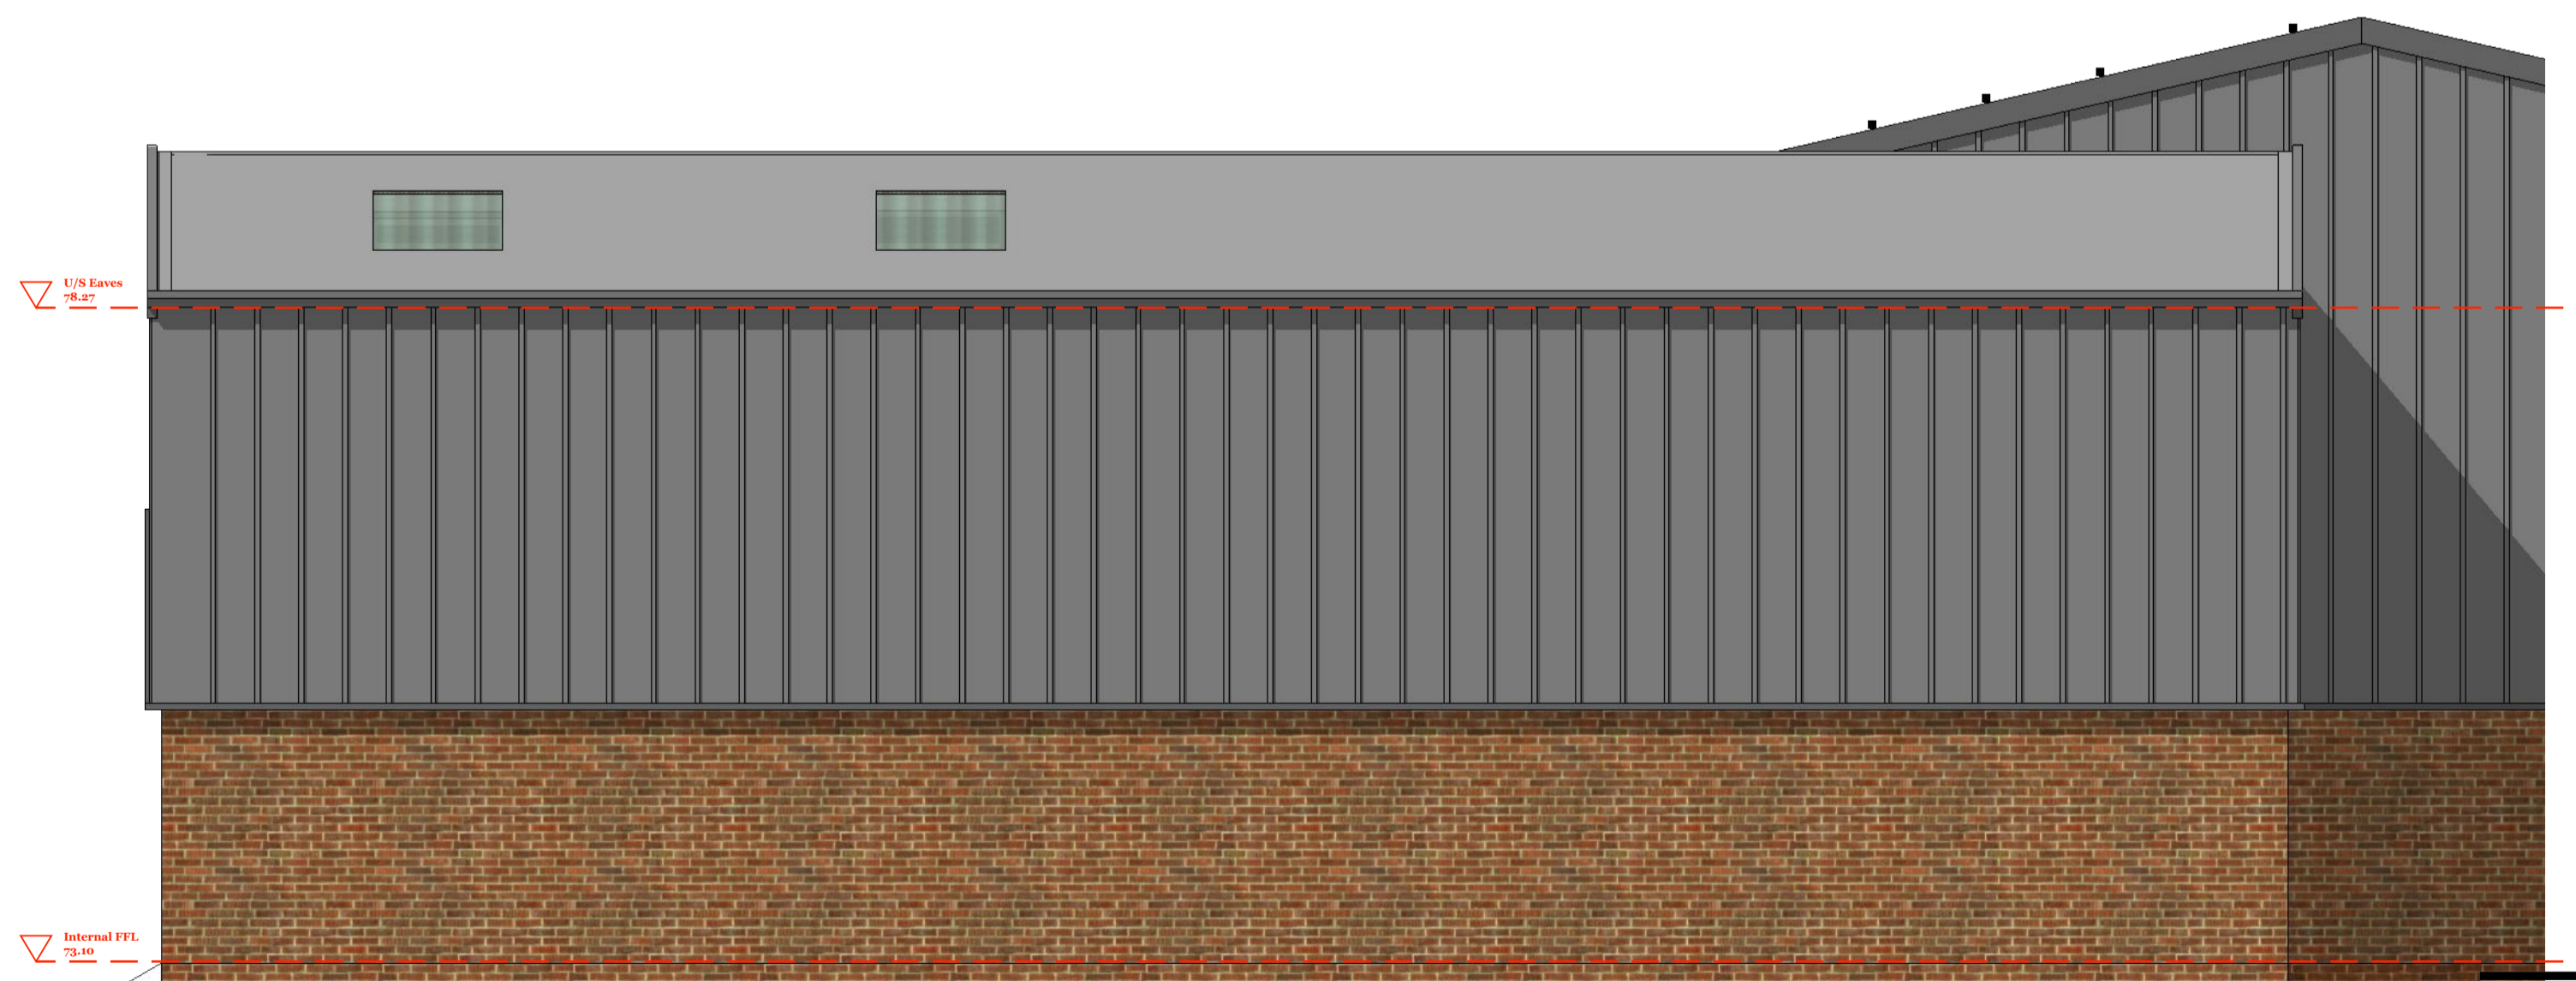

PROPOSED FRONT ELEVATION - A  
A 001 scale: 1:500@A1

Indicative Signage to Front Elevation Roller Shutter

PROPOSED ELEVATION - B  
A 001 scale: 1:500@A1

Indicative Signage to Side Elevation

PROPOSED ELEVATION - C  
A 001 scale: 1:500@A1

PROPOSED ELEVATION - D  
A 001 scale: 1:500@A1

REVISIONS	
MM/DD/YY	REMARKS
1	04/10/17 First Issue
2	
3	
4	
5	

Design Studio  
15 Plover Close  
West Lanes  
PR9 8RU

P: 01704 232068  
E: design@hunterhaus.co.uk  
W: www.hunterhaus.co.uk  
F: @hunterhaus