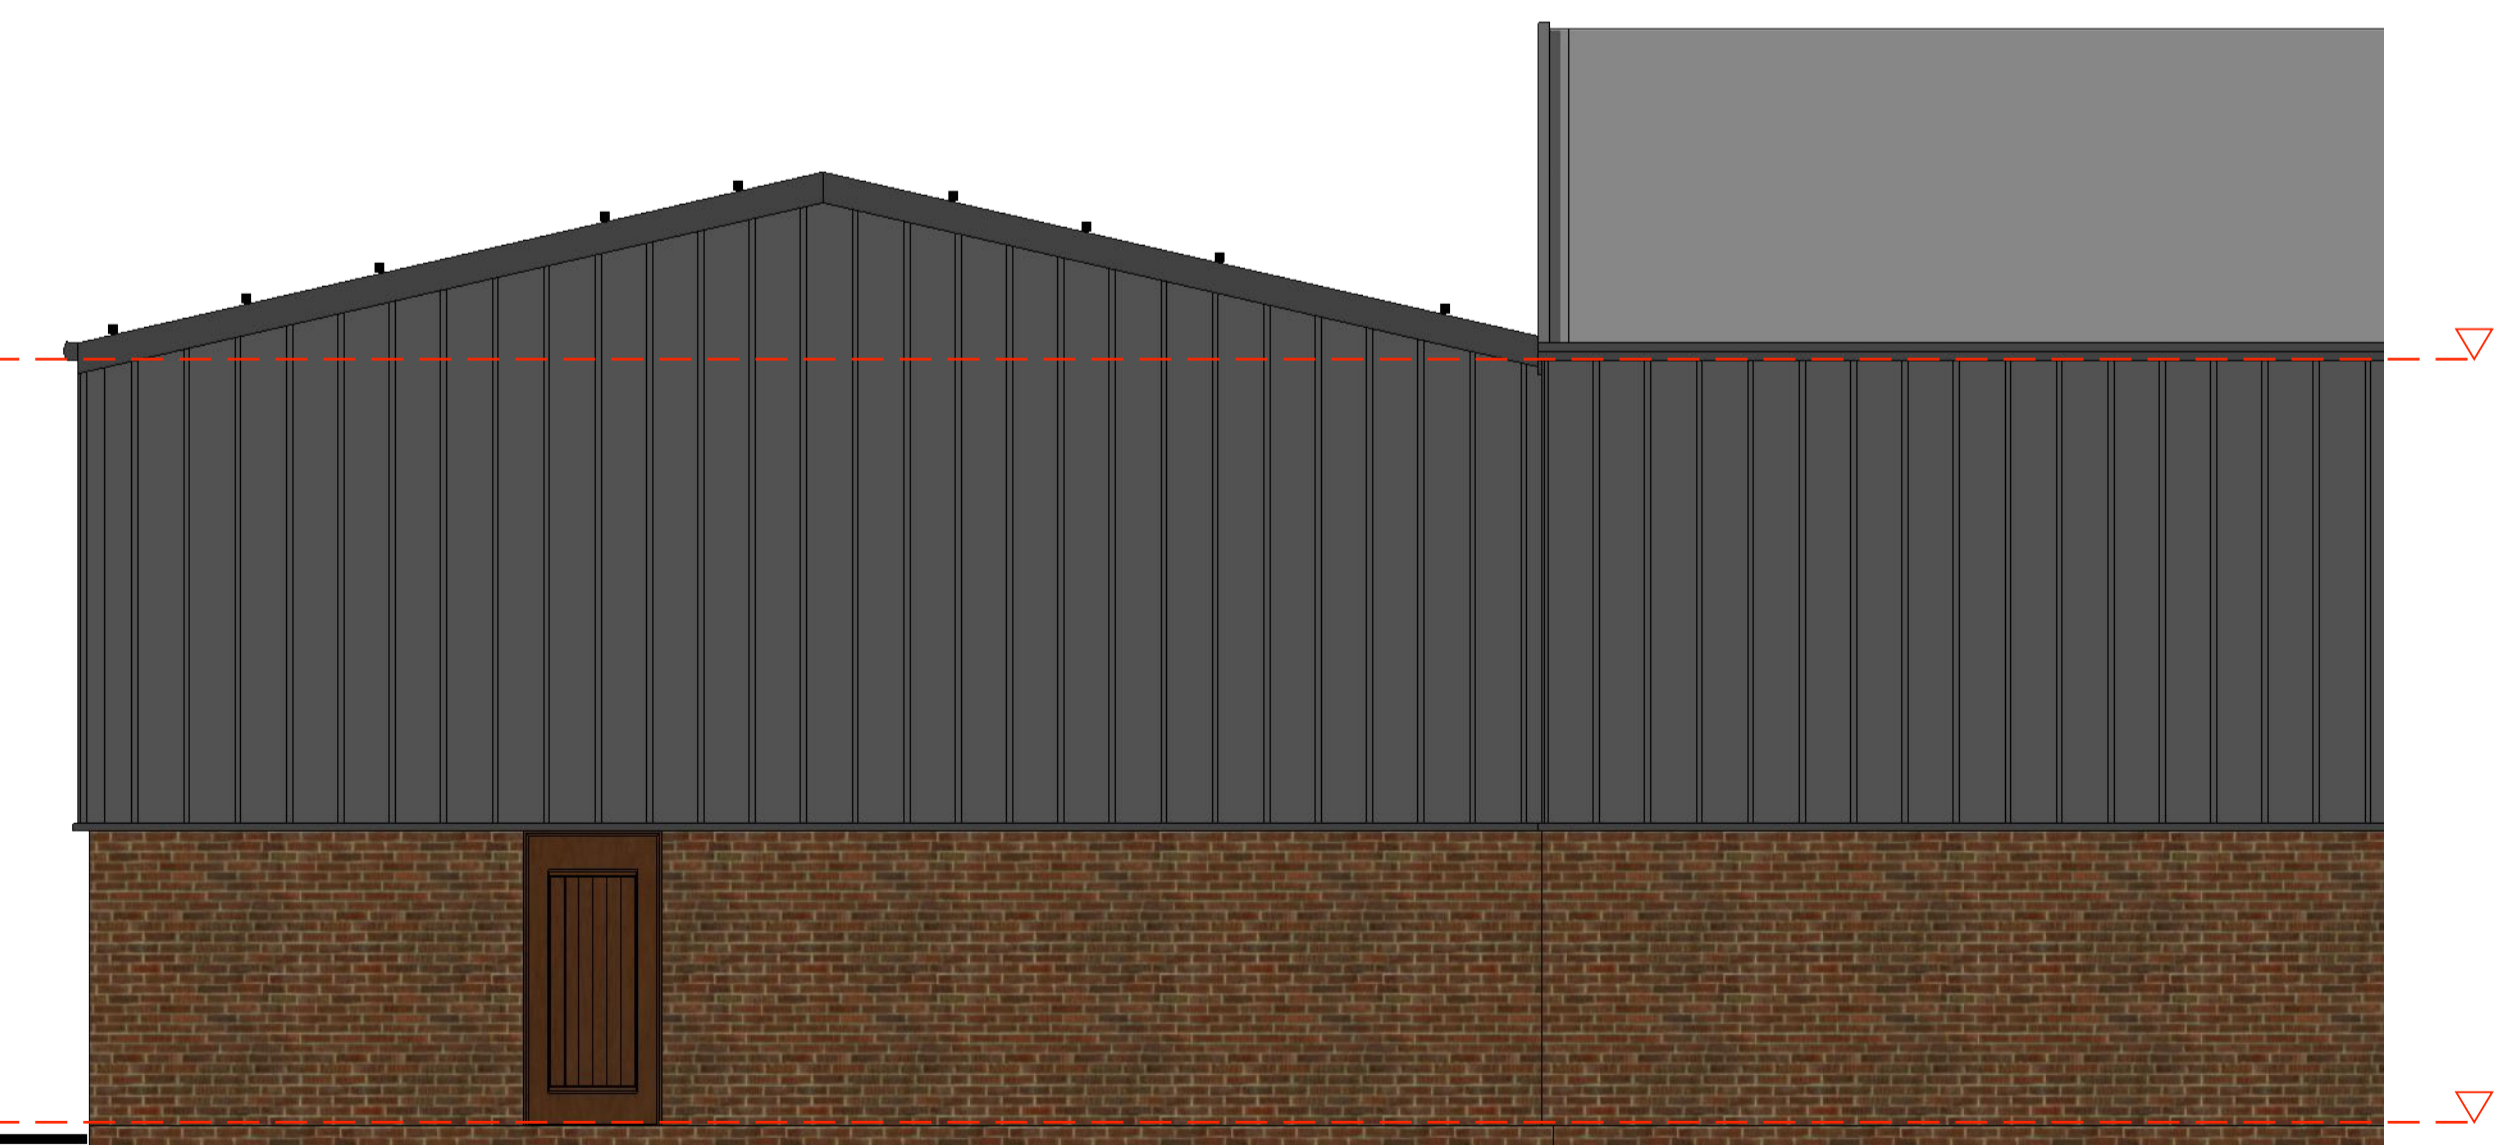

PROPOSED FRONT ELEVATION - A  
A 001 scale: 1:500@A1

Indicative Signage to Front Elevation Roller Shutter

PROPOSED ELEVATION - B  
A 001 scale: 1:500@A1

Indicative Signage to Side Elevation

PROPOSED ELEVATION - C  
A 001 scale: 1:500@A1

PROPOSED ELEVATION - D  
A 001 scale: 1:500@A1

REVISIONS	
MM/DD/YY	REMARKS
1	04/10/17 First Issue
2	
3	
4	
5	

Design Studio  
15 Plover Close  
West Lanes  
PR9 8RU

P: 01704 232068  
E: design@hunterhaus.co.uk  
W: www.hunterhaus.co.uk  
F: @hunterhaus