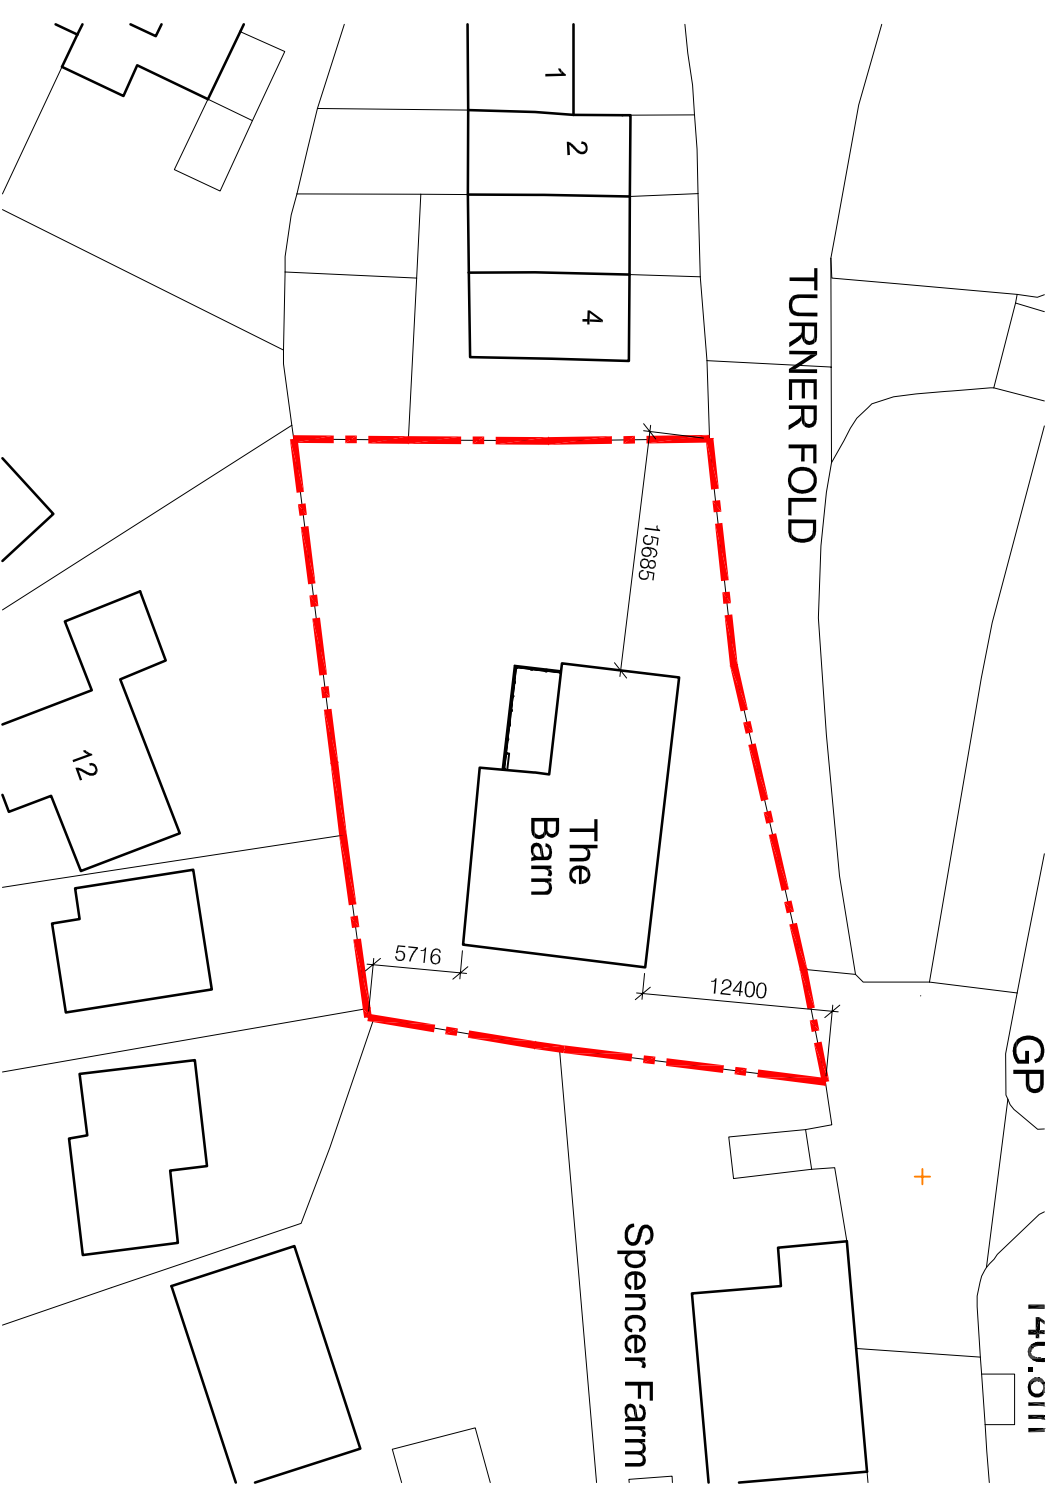

Revision	Date	Revision note	Drawn by	Purpose of issue
-	23.11.17	First issue	LM	Planning

Project The Barn, Turner Fold Read	Drawing title Existing location plan and proposed block plan	Scale As noted@A3	LMC Building Design Limited Architectural design services	
Client Mr and Mrs Pearce	Drawing number 1749-LP01	Date 23.11.17	4 Dovedale Drive, Ightenhill, Burnley, Lancashire, BB12 8XD Web : www.lmcbuildingdesign.co.uk	