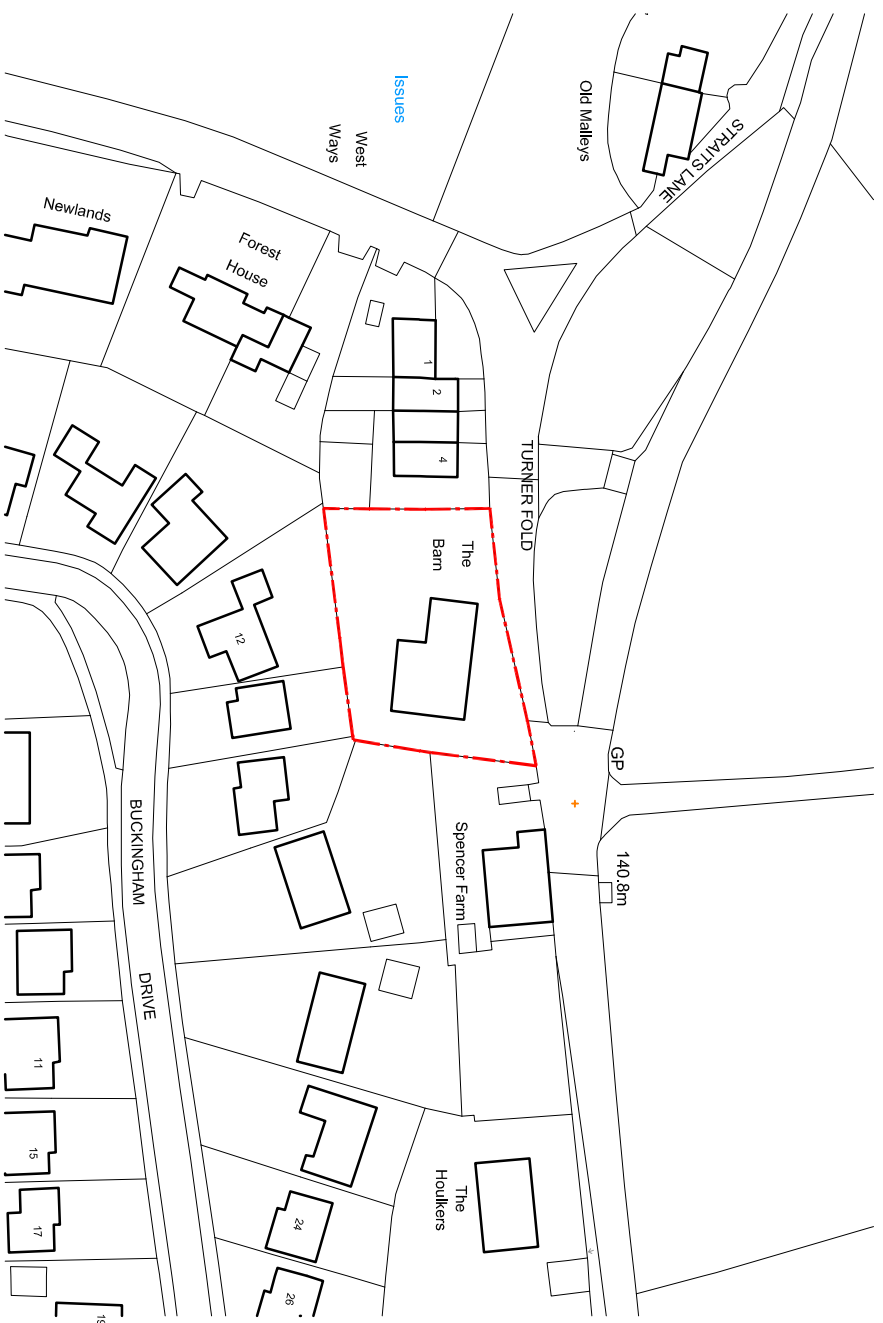

Revision	Date	Revision note	Drawn by	Purpose of issue
-	23.11.17	First issue	LM	Planning

Project The Barn, Turner Fold Read	Drawing title Existing location plan and proposed block plan	Scale As noted@A3	LMC Building Design Limited Architectural design services	
Client Mr and Mrs Pearce	Drawing number 1749-LP01	Date 23.11.17	4 Dovedale Drive, Ightenhill, Burnley, Lancashire, BB12 8XD Web : www.lmcbuildingdesign.co.uk	