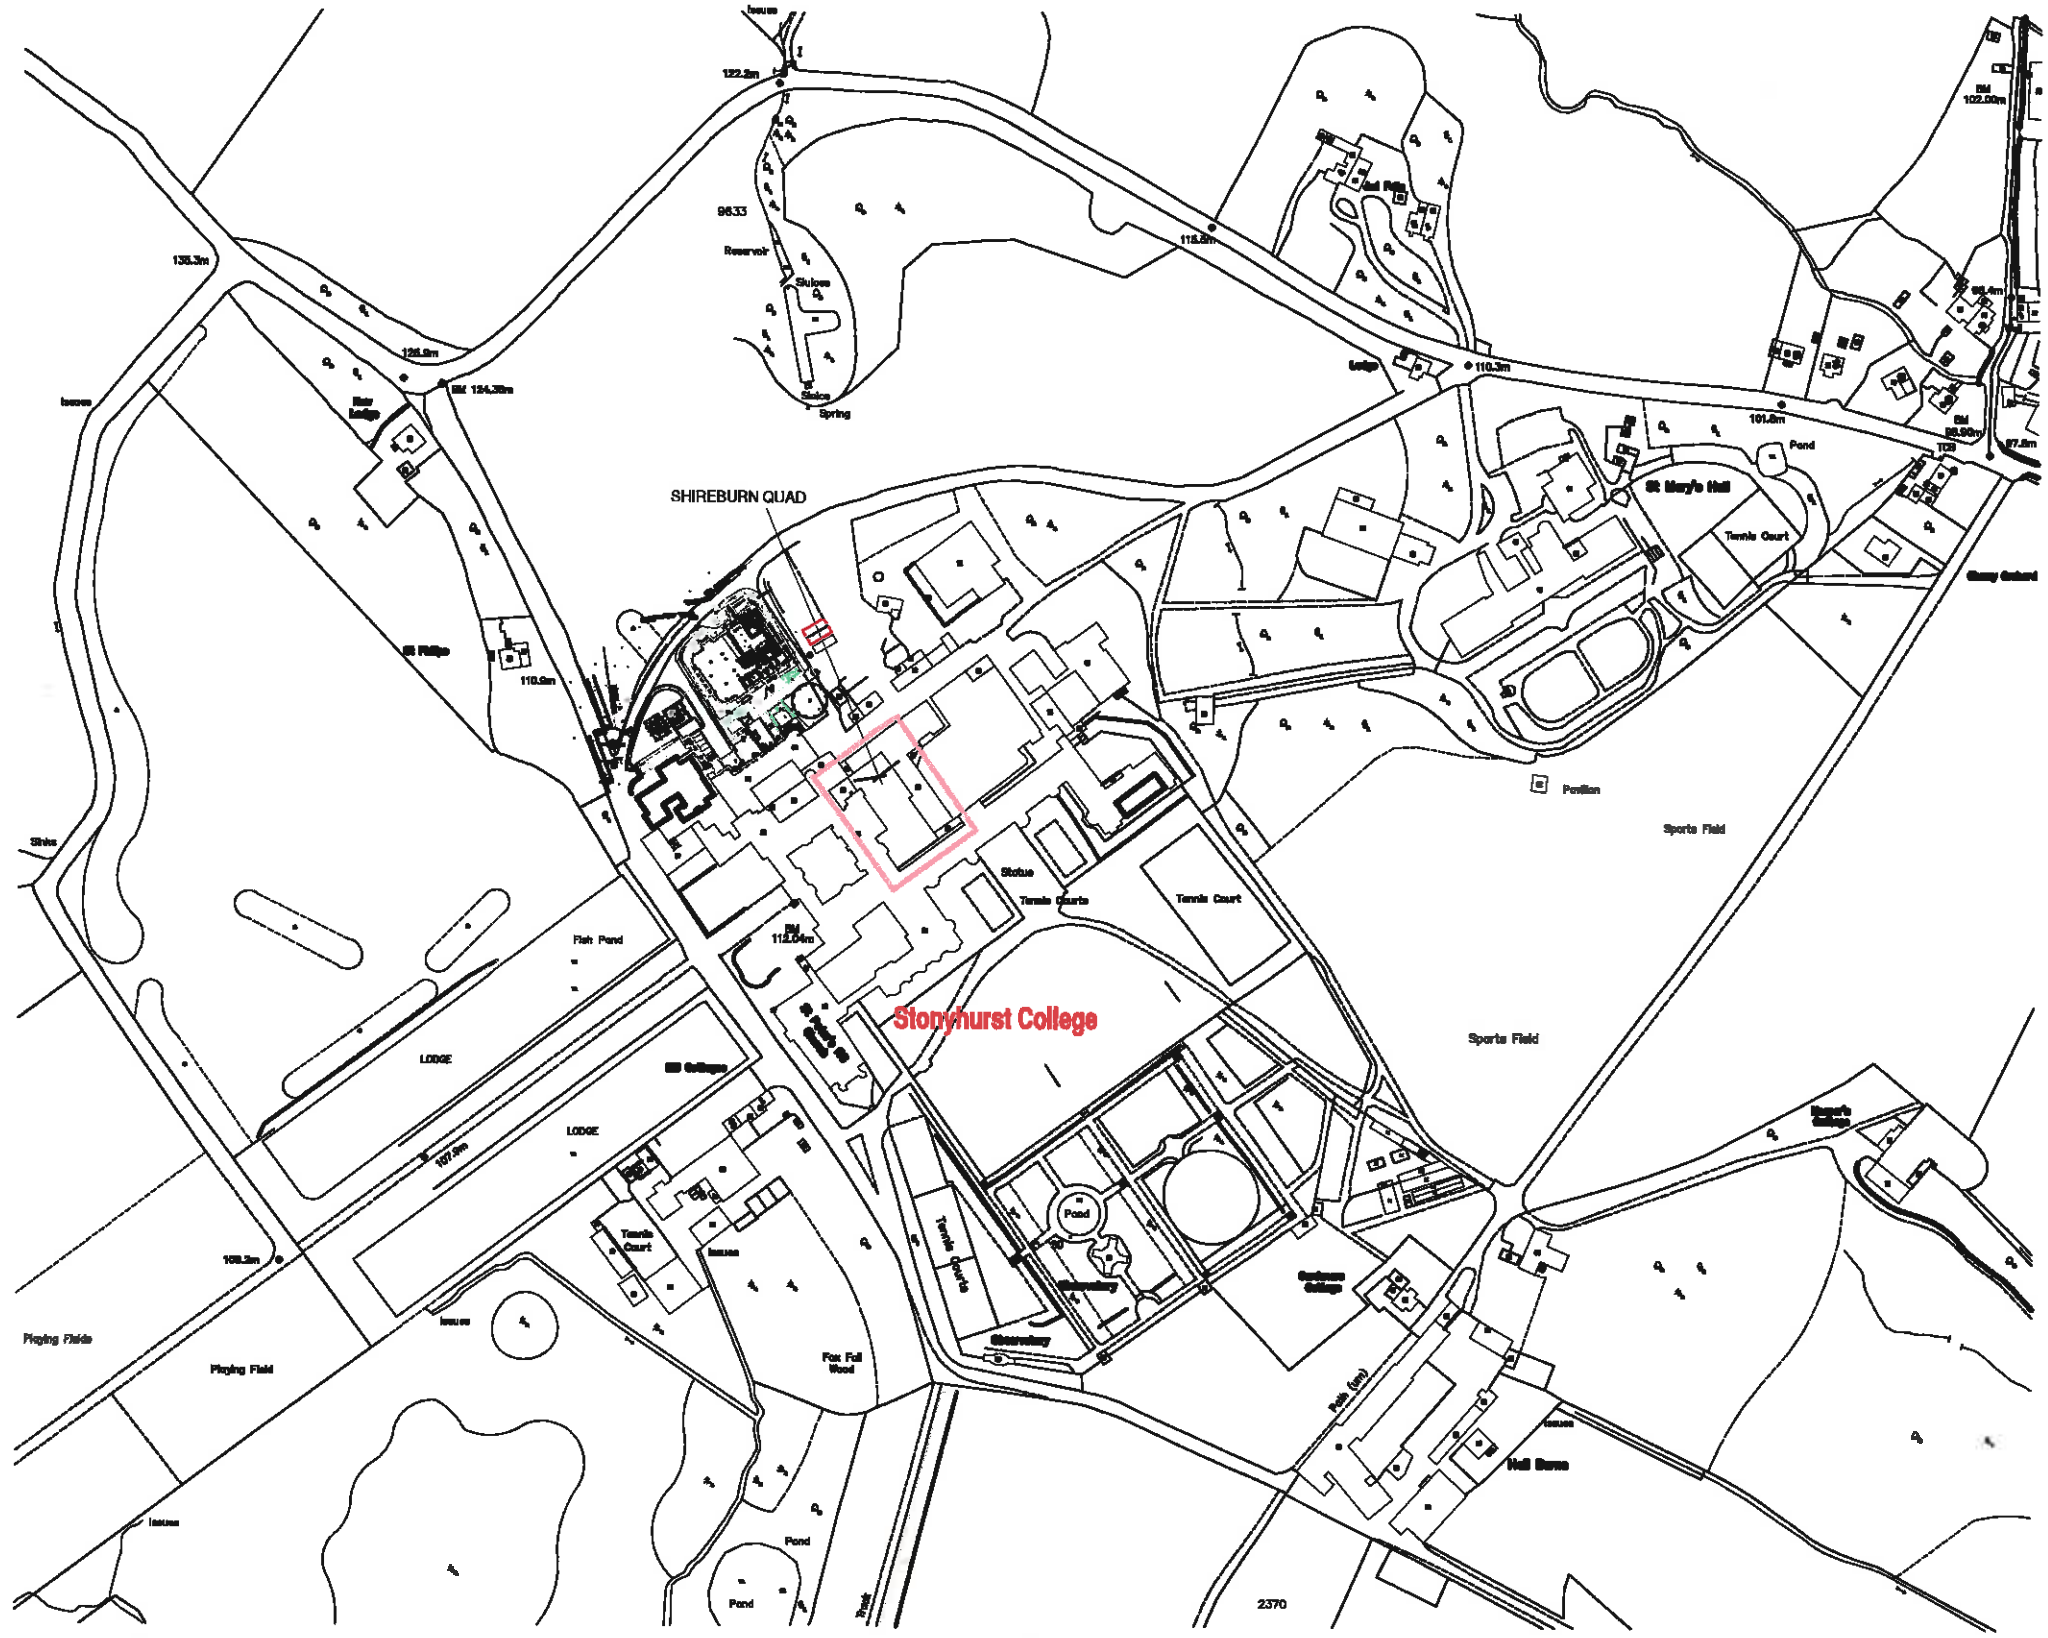

320171148 -

Crown Copyright. All rights reserved. Licence Number 100020449

1. This drawing is subject to copyright and is not to be reproduced in part or whole without approval. 2. Do not scale this drawing - Check all dimensions on site.		Checked by:		Project Stonyhurst College, Clitheroe.		Client The Governors of Stonyhurst				
Rev.		Initials	Date	Dwg Title		Drawn	F.S.	Dwg No.	Rev.	
				Location Plan 1:2500		Date	Jan 2010	4519.		
						Scale@A3	1:2500	LP1		
				CASSIDY + ASHTON Architects Building Surveyors Planners Designers www.cassidyashton.co.uk caabs@cassidyashton.co.uk		7 East Cliff Preston Lancashire PR1 3JE Tel: 01772 258356 Fax: 01772 825000		1 Regency Chambers Jubilee way Bury Greater Manchester BL9 0JW Tel: 0161 782 5800 Fax: 0161 782 5801		Cheeshire House Corsey Lane Widnes WAB 0RP Tel: 0151 4238814 Fax: 0151 4238915