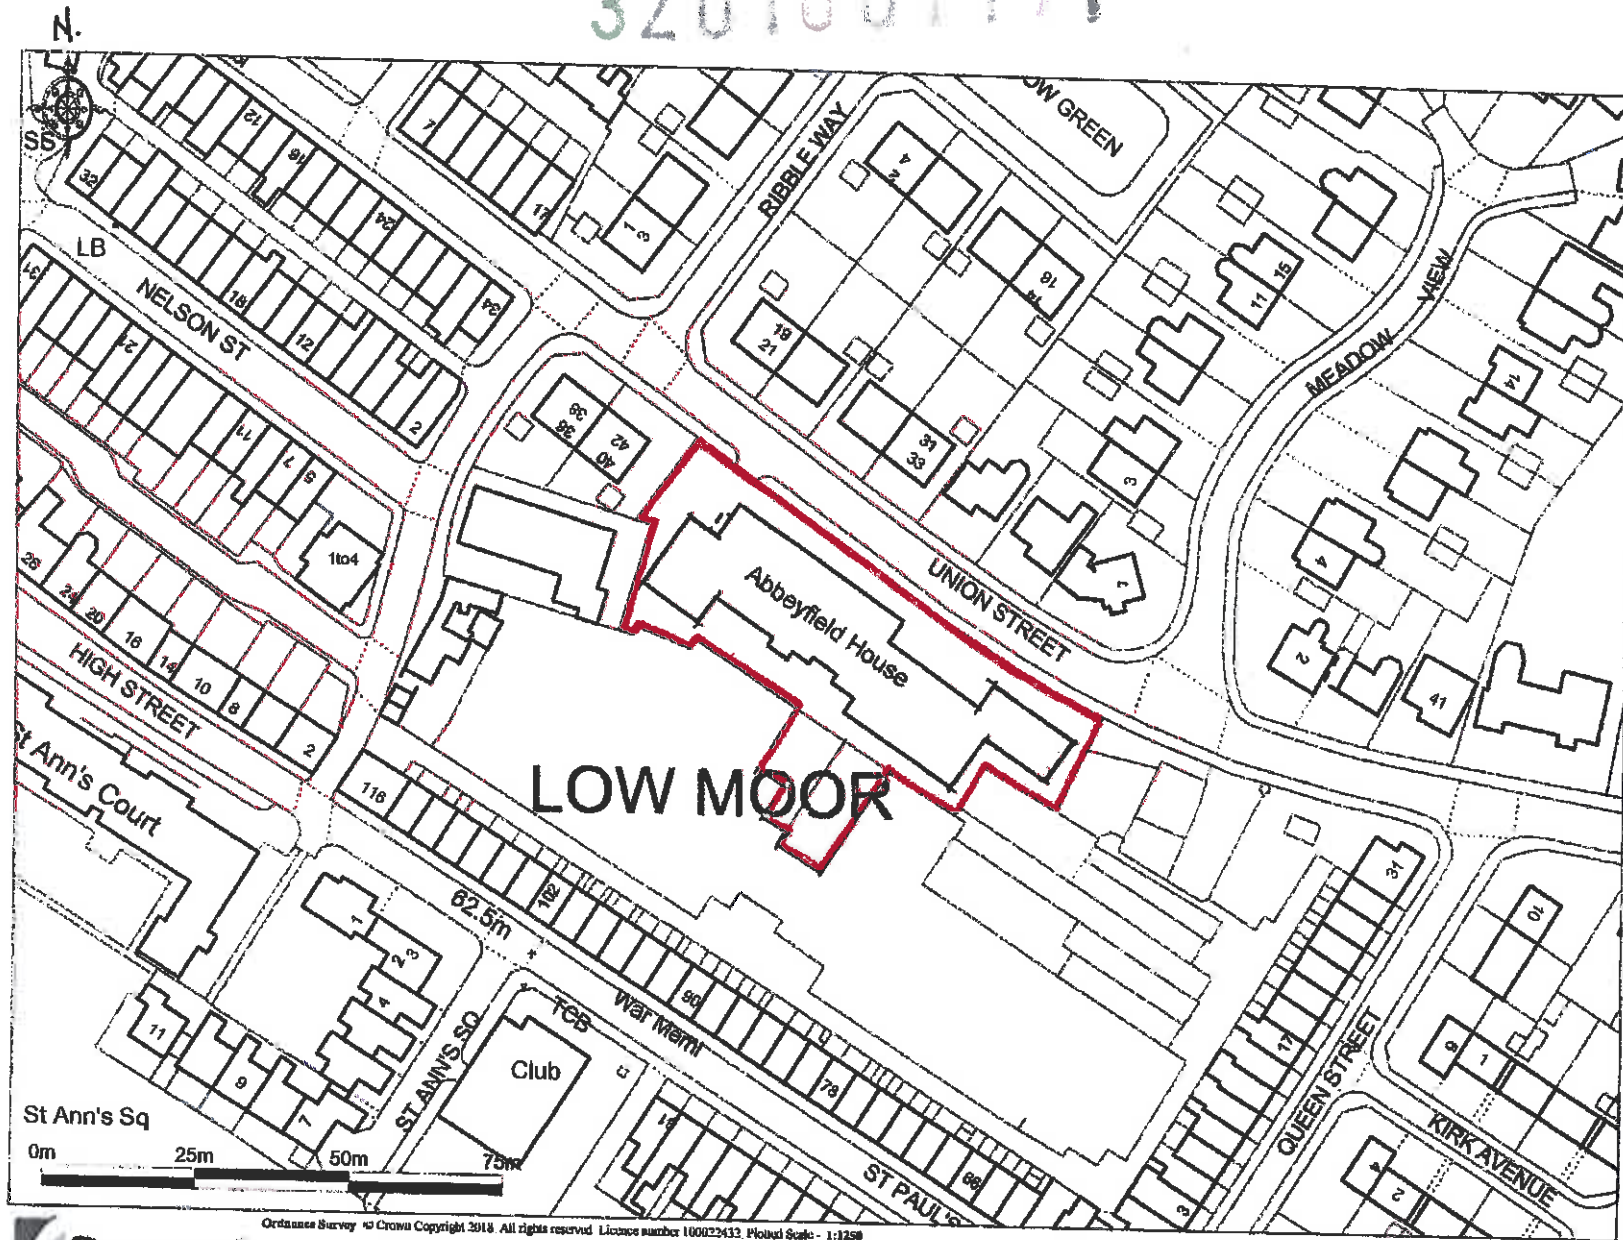

320100117P

Promap

SITE LOCATION PLAN FOR ABBEYFIELD HOUSE, UNION ST, LOW MOOR, CLITHEROE BB7 2NH
0493-10