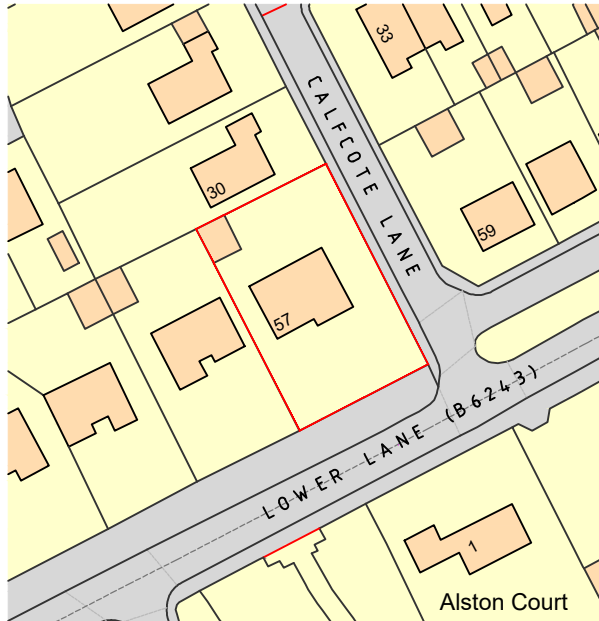

LOCATION PLAN

57 LOWER LANE - LONGRIDGE - PRESTON - PR3 3SQ

REAR DORMER EXTENSION 57 LOWER LANE LONGRIDGE PRESTON PR3 3SQ			
LOCATION PLAN Ordnance Survey Extract			
Dwg No.	JM-0127 004		
Rev--	-	-	-
SCALE - 1:100 (A3).....DRAWN: J.MONKS			