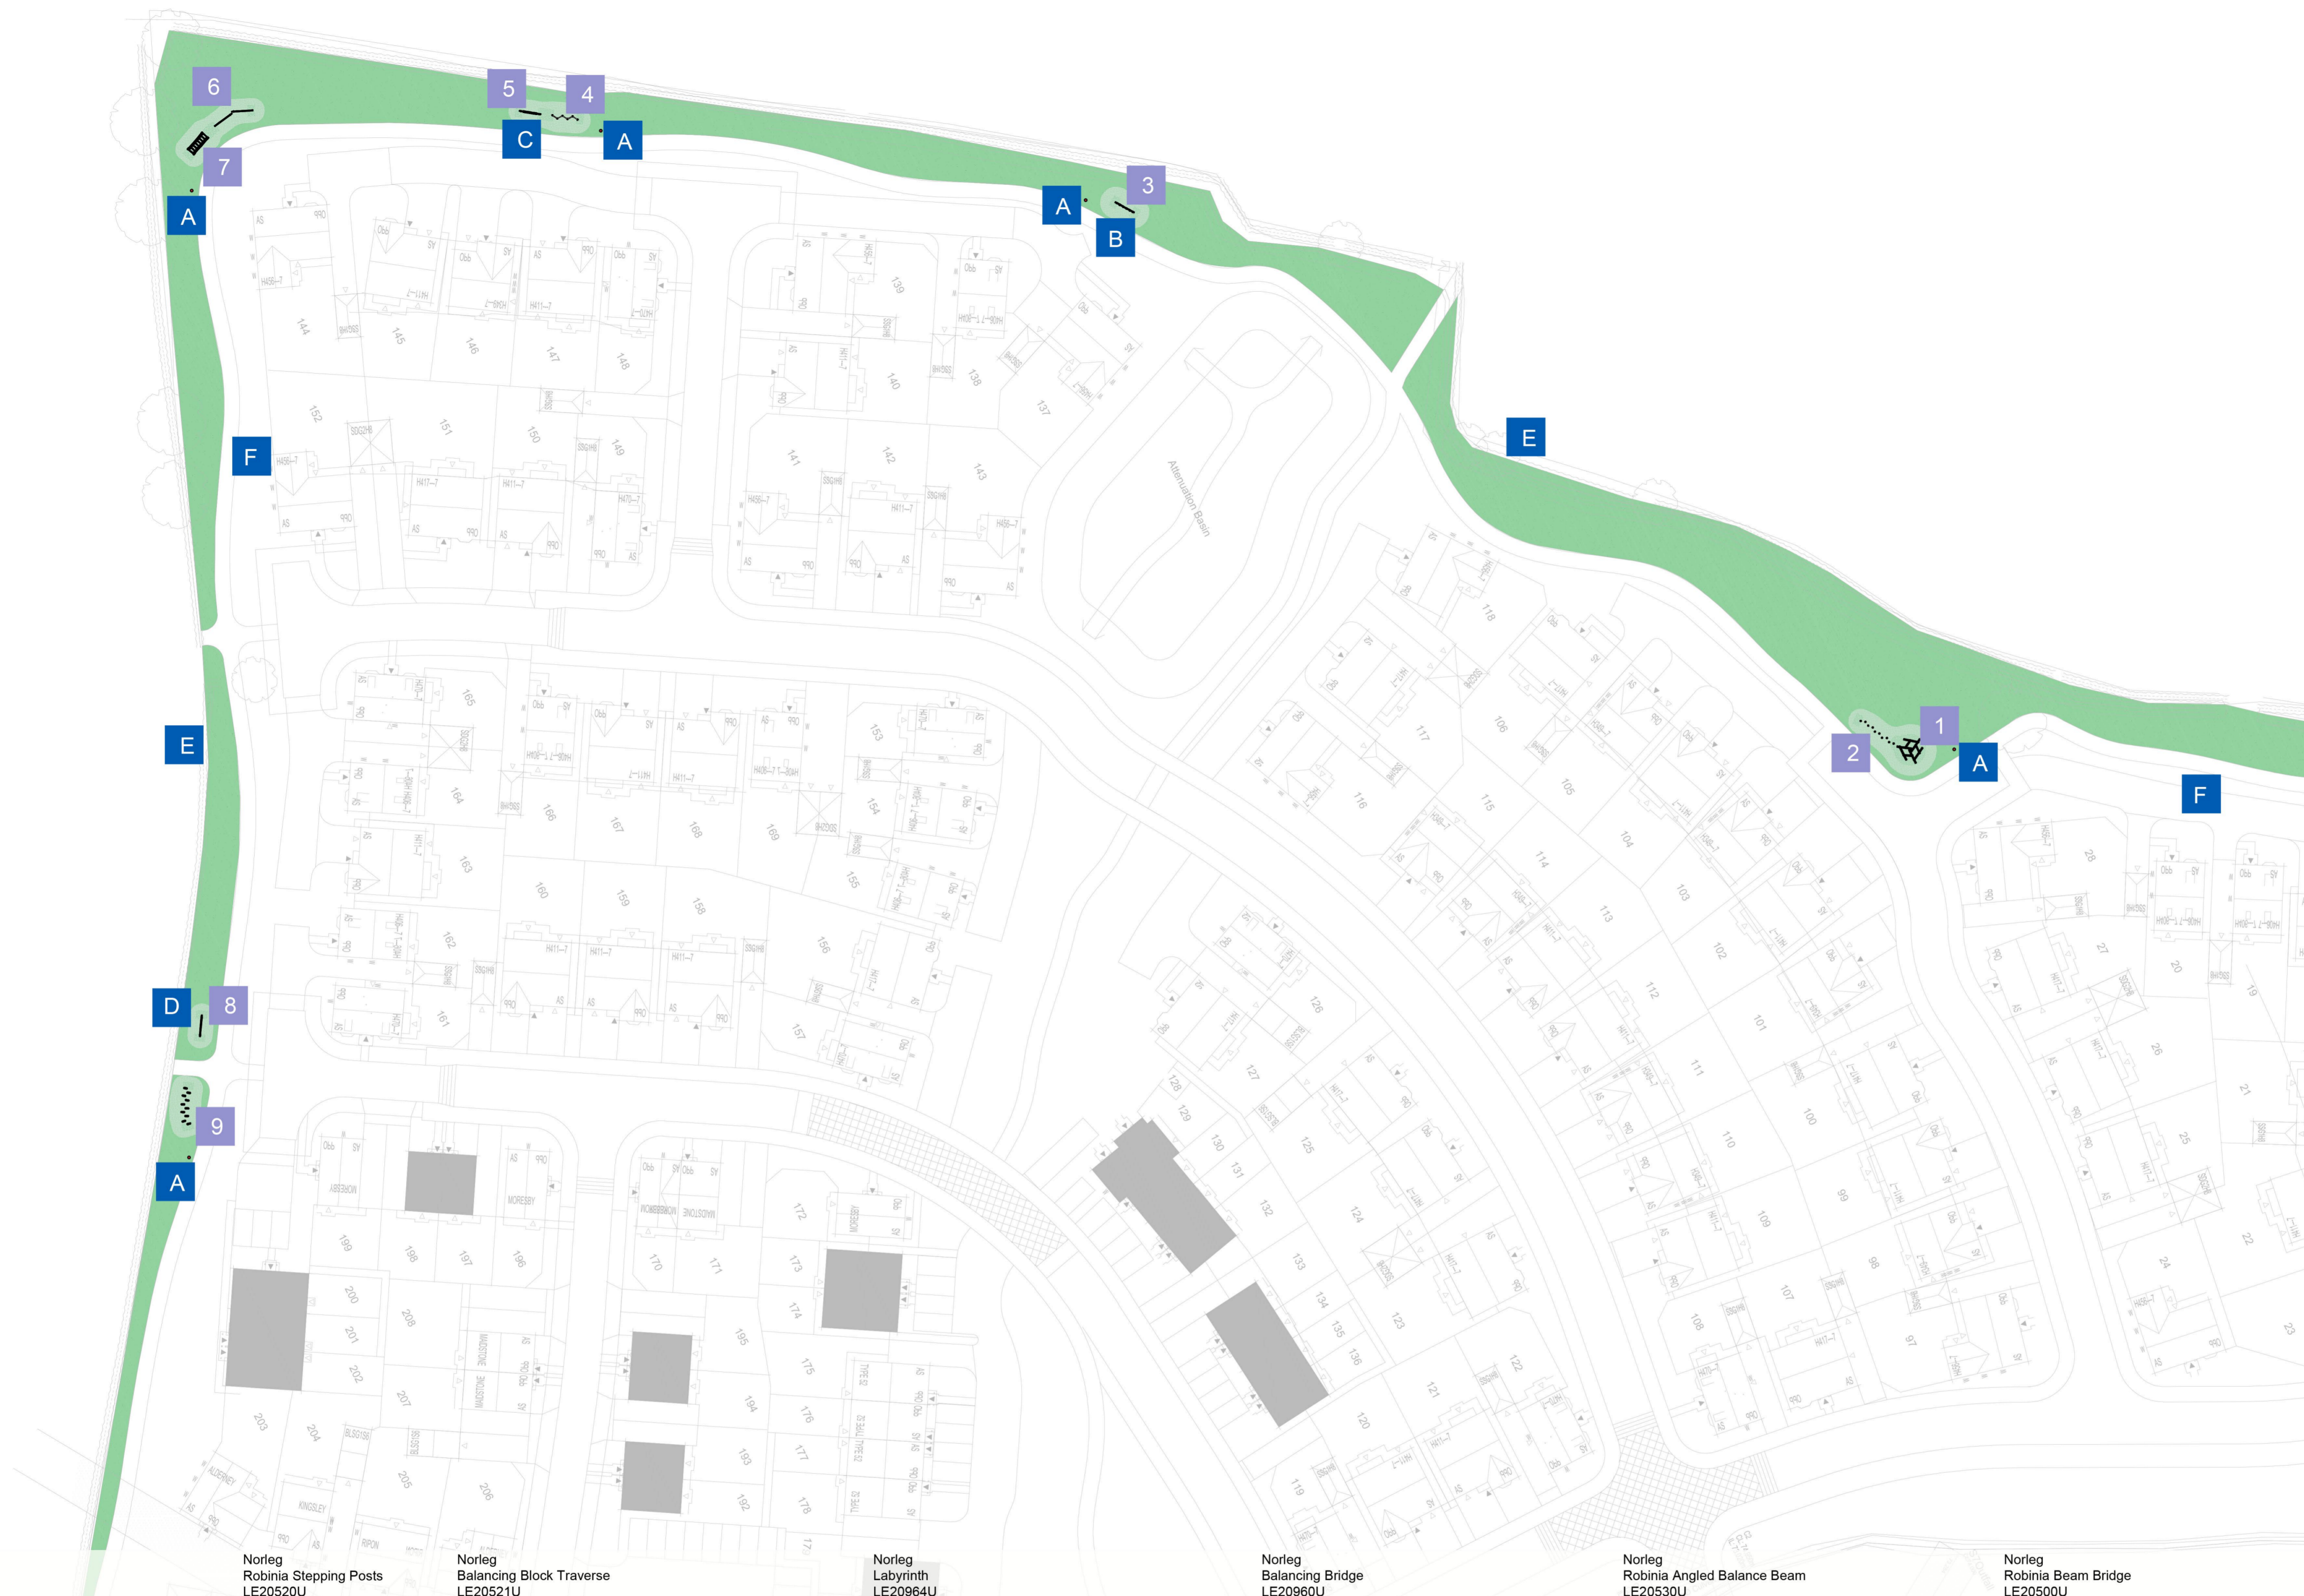

- A** Signage to be secured at the entrance in to the play space
- B** Grass matting 'ecosmart' safer surfacing to prevent wear to high usage areas surrounding play equipment
- C** Premium grade turf under grass matting
- D** Recommended grass matting 'ecosmart' safer surfacing to play equipment fall zones
- E** Softworks by others
- F** Pathways by others

Norleg  
Robinia Climbing Pyramid  
LE20534U

Norleg  
Robinia Stepping Posts  
LE20520U

Norleg  
Balancing Block Traverse  
LE20521U

Norleg  
Labyrinth  
LE20984U

Norleg  
Balancing Bridge  
LE20980U

Norleg  
Robinia Angled Balance Beam  
LE20530U

Norleg  
Robinia Beam Bridge  
LE20500U

Norleg  
Rolling Log Traverse  
LE20513U

Norleg  
Robinia Stepping Stills  
LE20538U

Images are an indicative representation, colours and specification subject to change

Playspace Layout  
David Wilson Homes North West