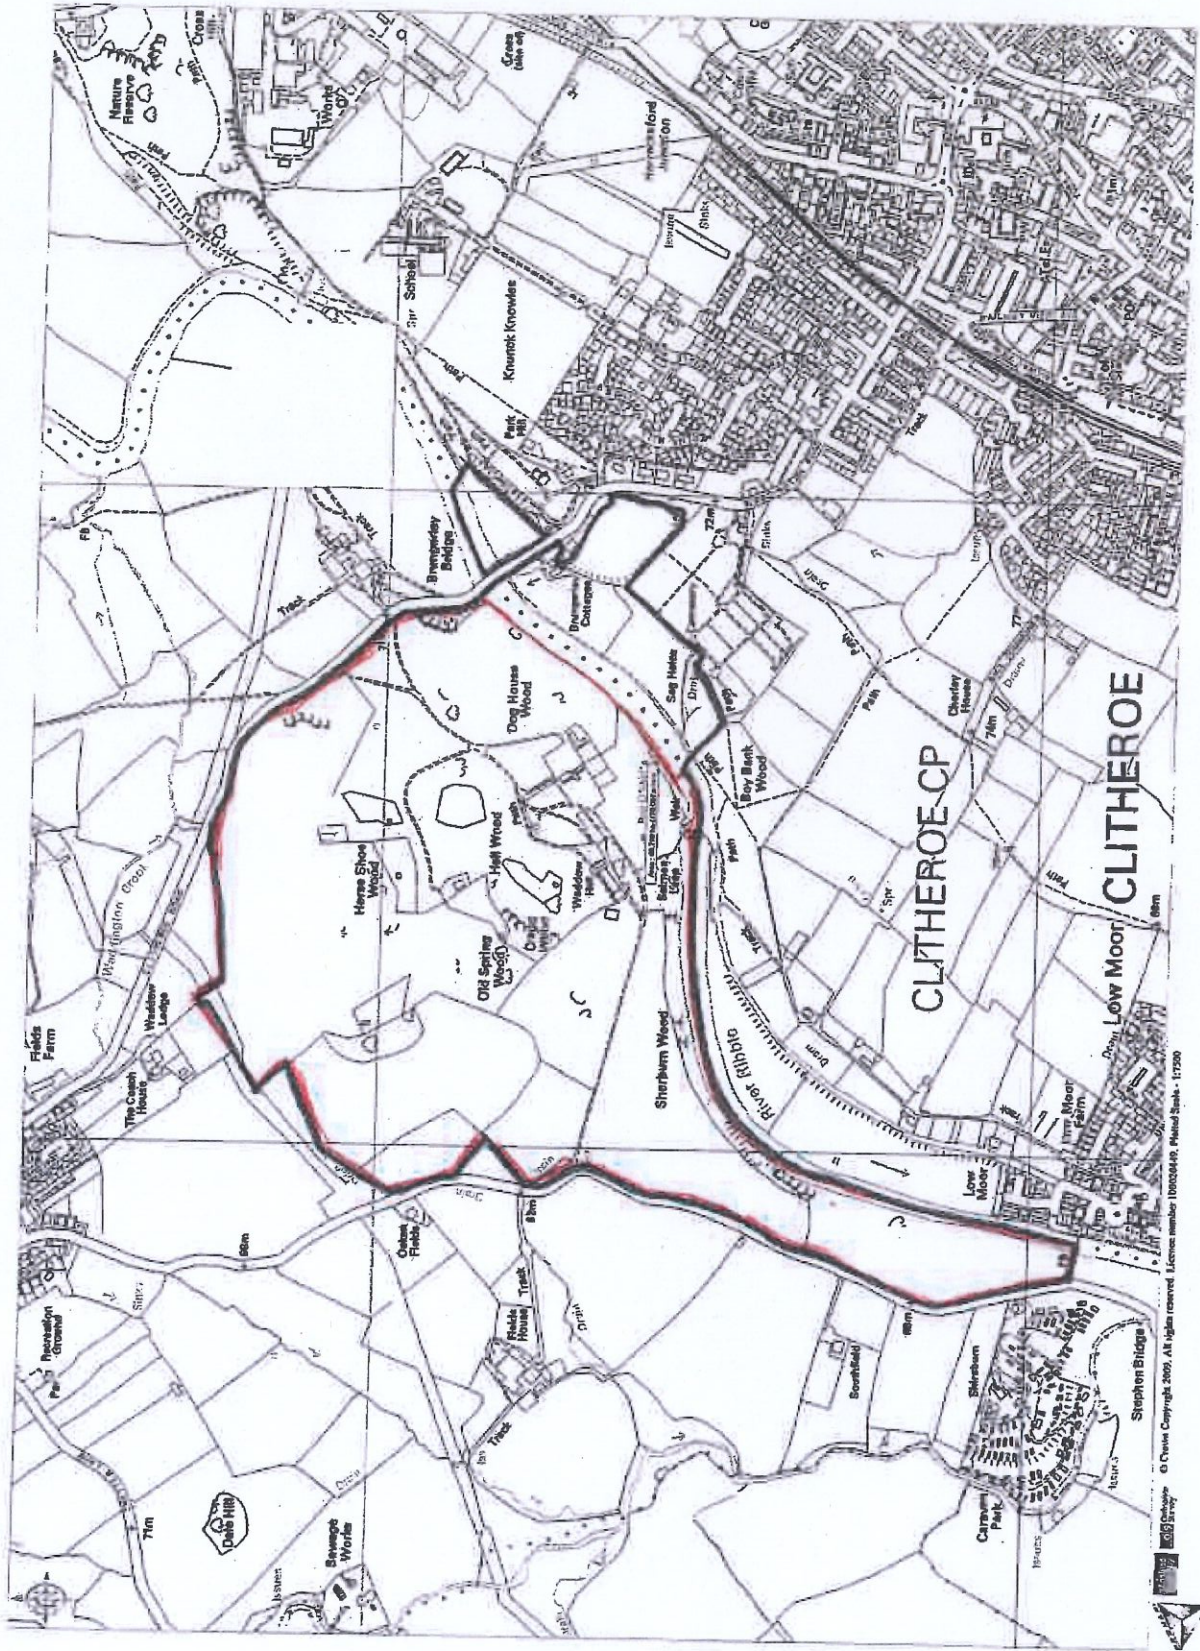

Waddow Hall, Waddington Road, Clitheroe, Lancashire, BB7 3LD

Gerald Eye

© Crown Copyright 2009. All rights reserved. Licence number 100020494. Printed Scale - 1:2500