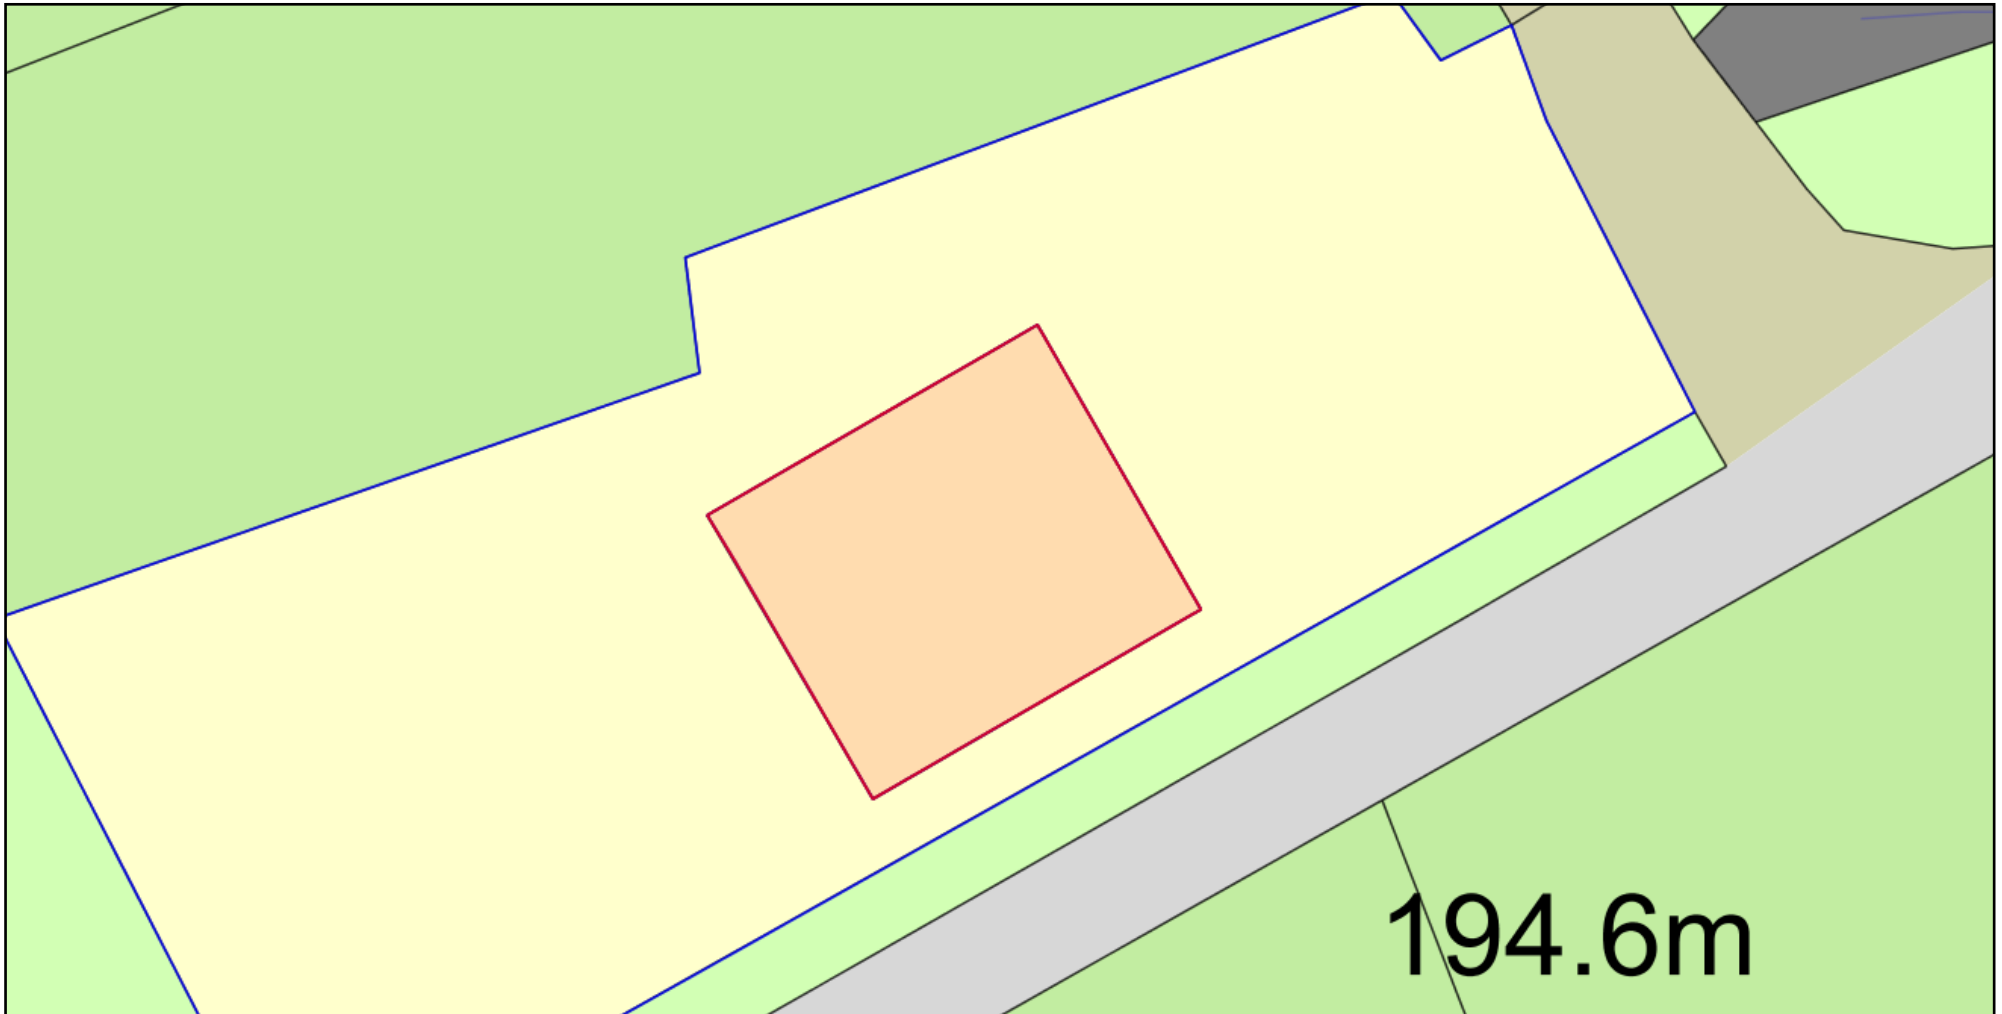

Bartledale Barn

Plan Produced for: Planning Permission
Date Produced: 21 Mar 2018
Plan Reference Number: TQRQM18080133551181
Scale: 1:200 @ A4