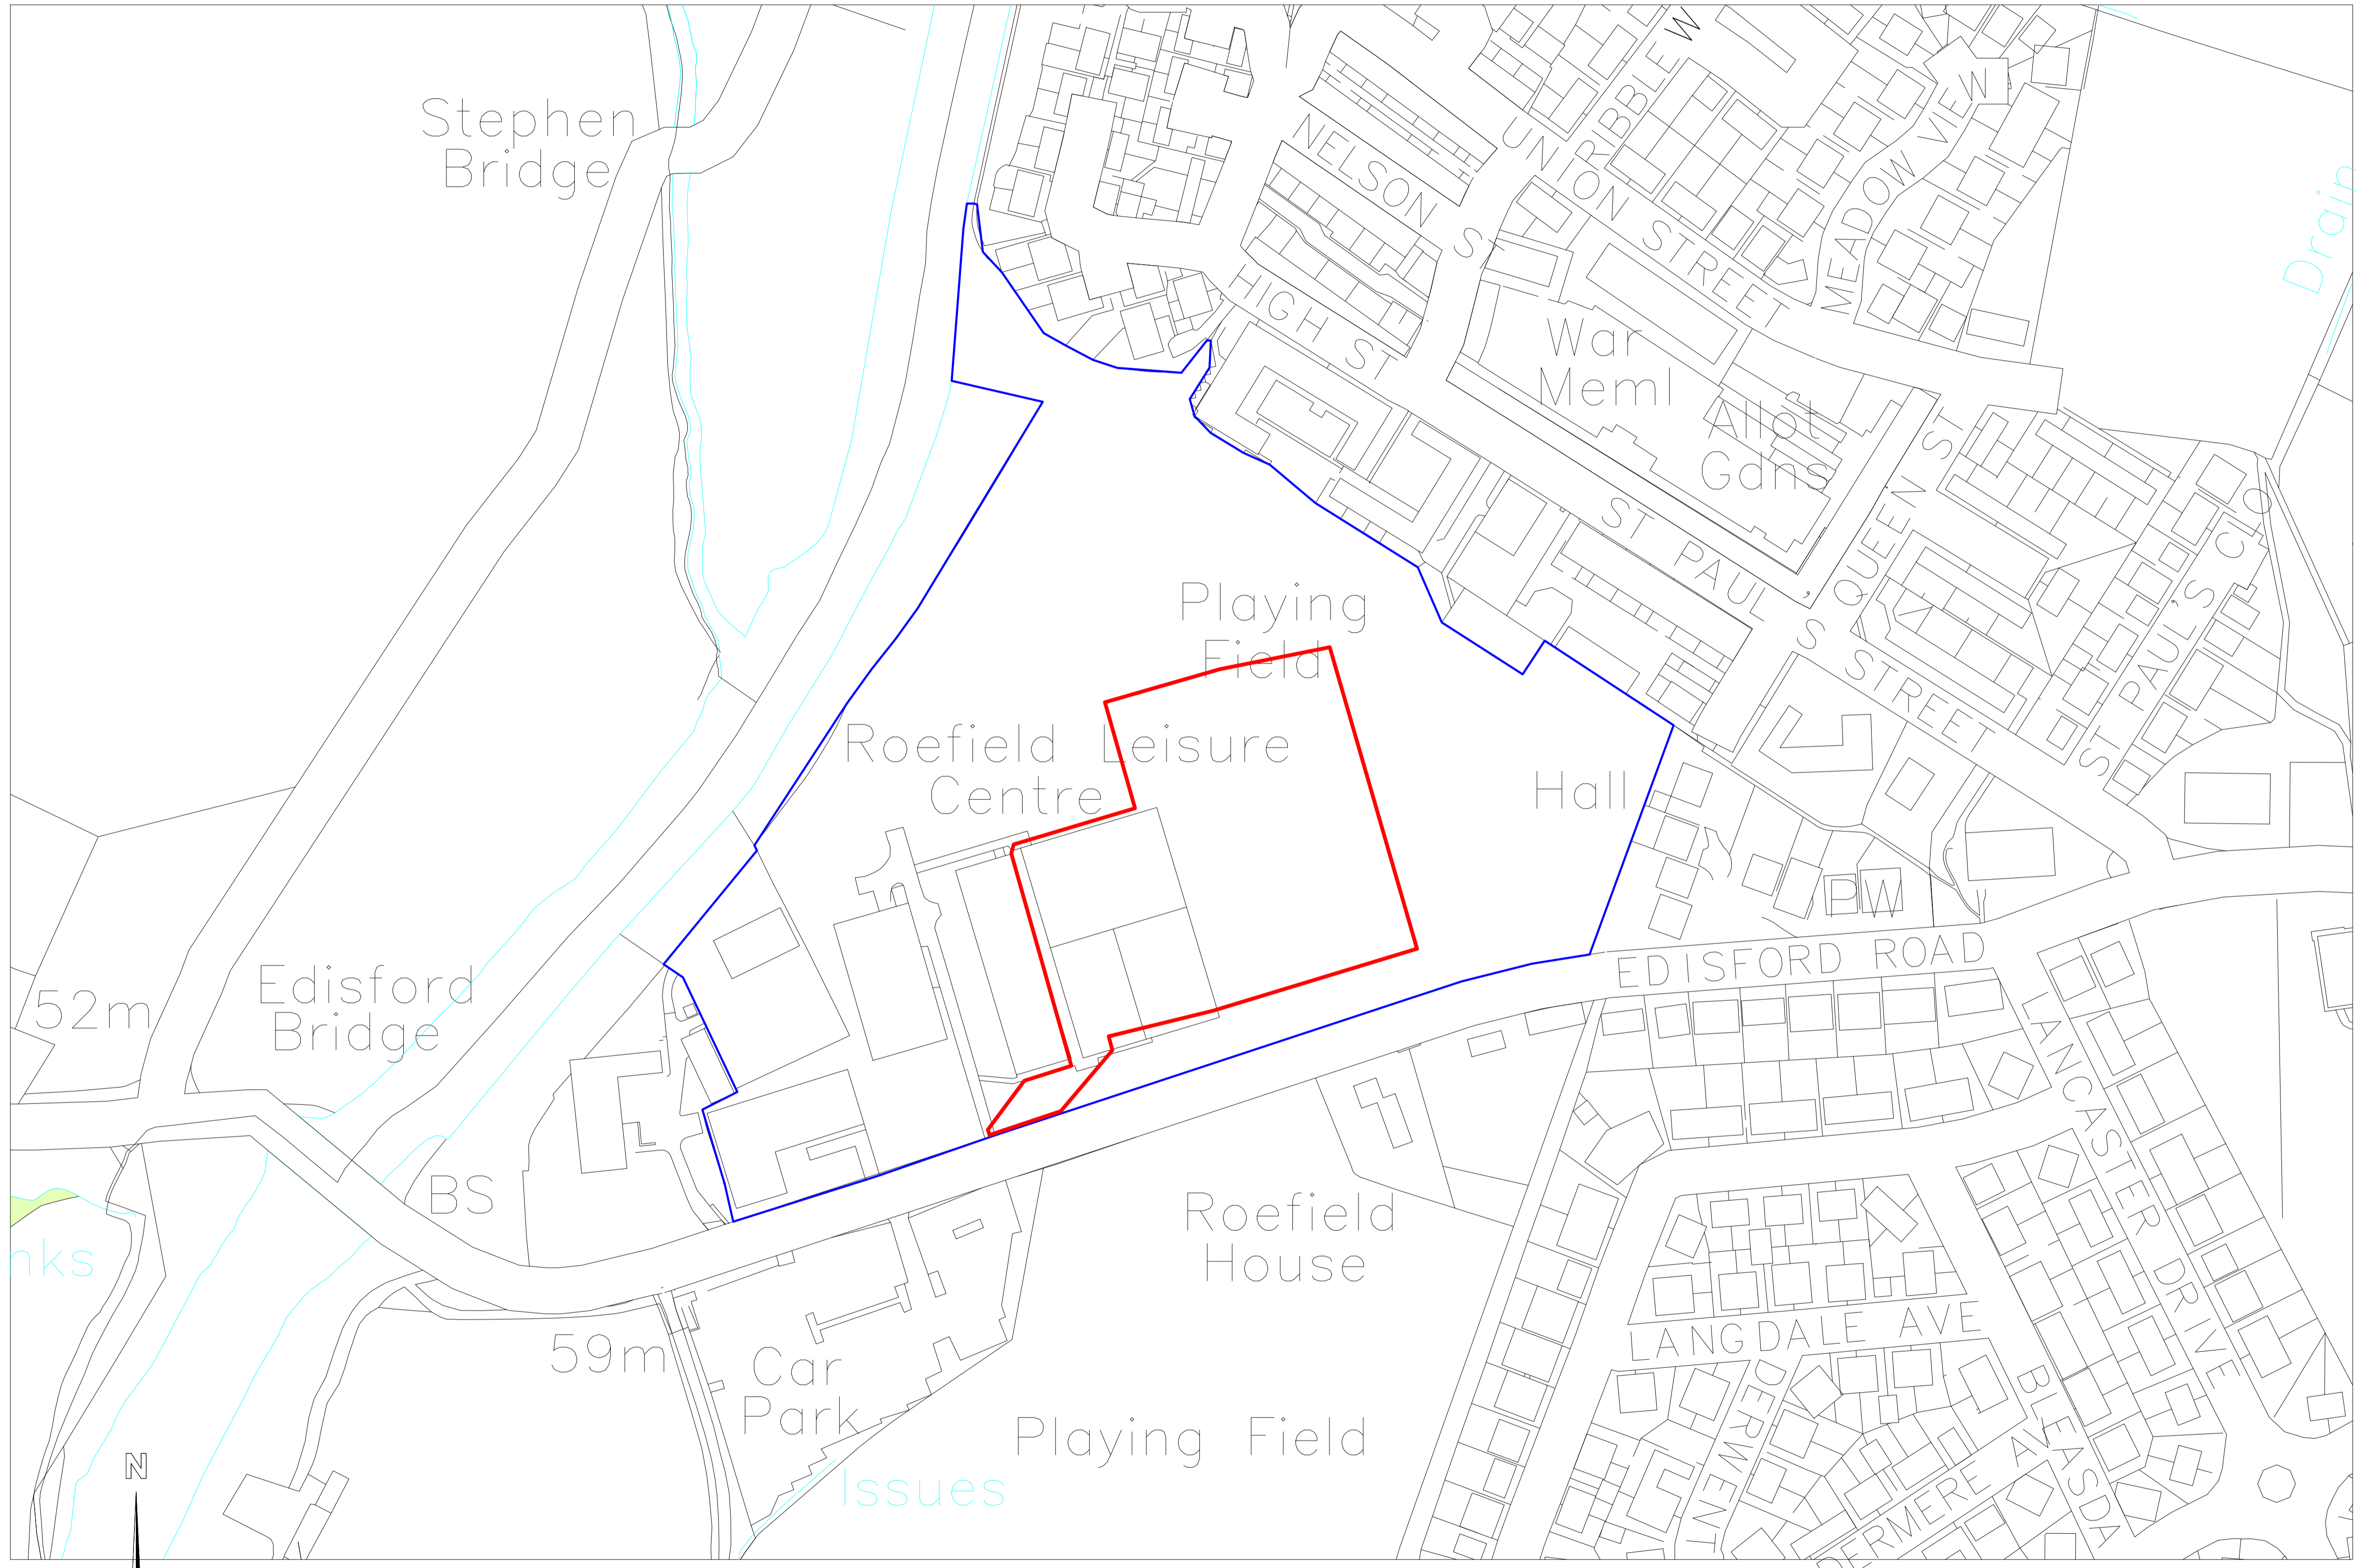

Roefield Sports Pitches

Artificial Turf Pitch

NOTES

00	PLANNING ISSUE	SMD	06.04.17
REV1	DESCRIPTION	BY (CHK)	DATE

AUTHOR
Sam McDonald

TITLE
Roefield Sports Pitches
Artificial Turf Pitch
Block Plan of Site

PROJECT	SCALE	SIZE
SSL2464	1:1250	A1
DRAWING No		REVISION
02		00