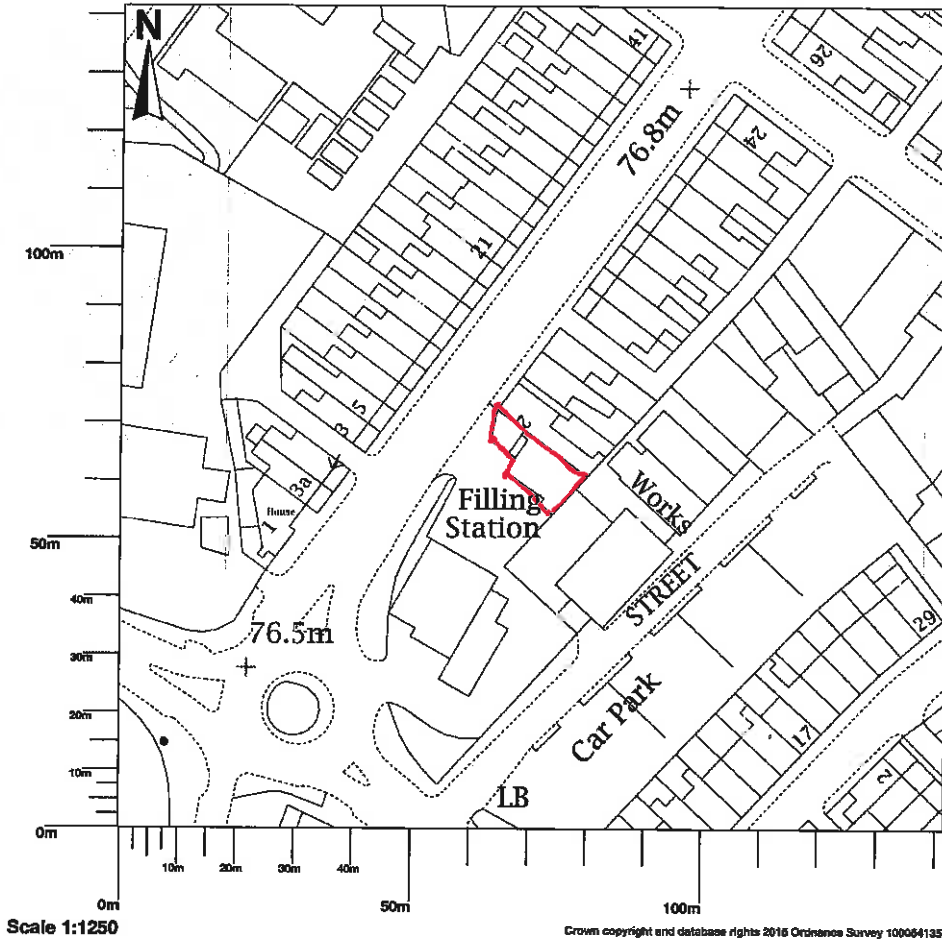

2 Chatburn Road, Clitheroe, BB7 2AP

Map area bounded by: 374598,442127 374740,442269. Produced on 11 May 2018 from the OS National Geographic Database. Reproduction in whole or part is prohibited without the prior permission of Ordnance Survey. © Crown copyright 2018. Supplied by UKPlanningMaps.com a licensed OS partner (100054135). Unique plan reference: p2buk/246192/335865