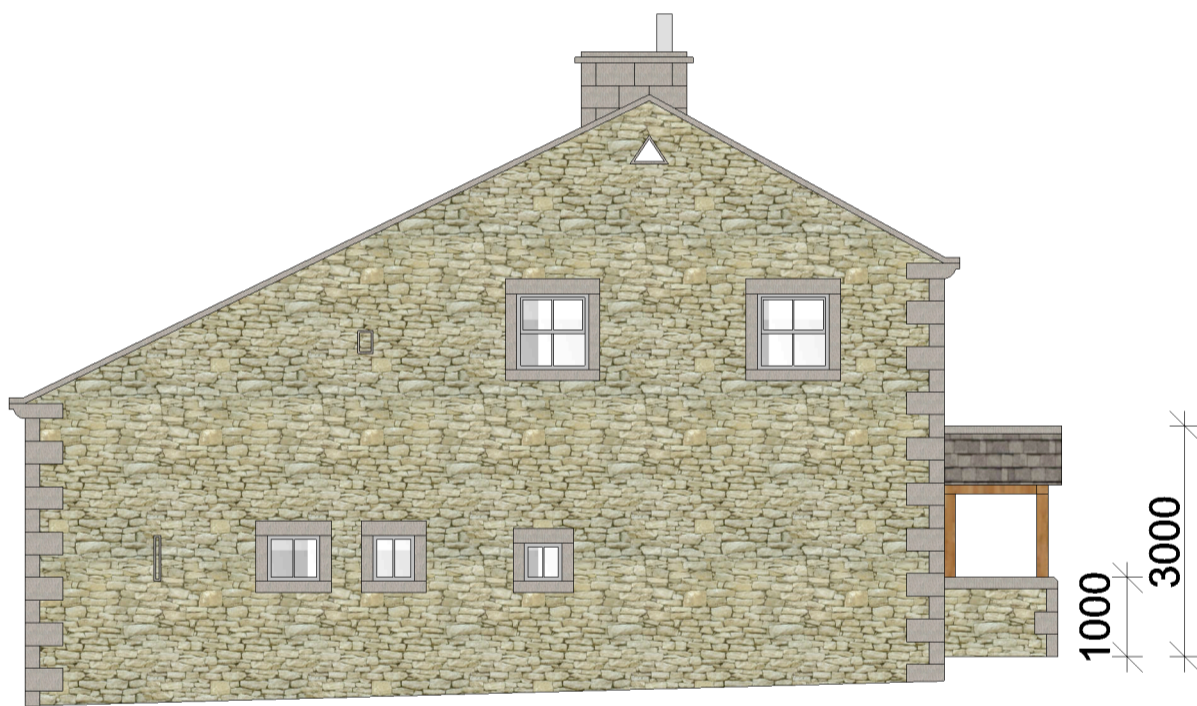

Planning Approved Northeast Elevation

12150

Proposed Northeast Elevation

Clend Farm, School Lane, Dalehead,  
Slaidburn, Clitheroe, BB7 4TS.

Drawing No: 402  
Scale: 1-100 @ A3