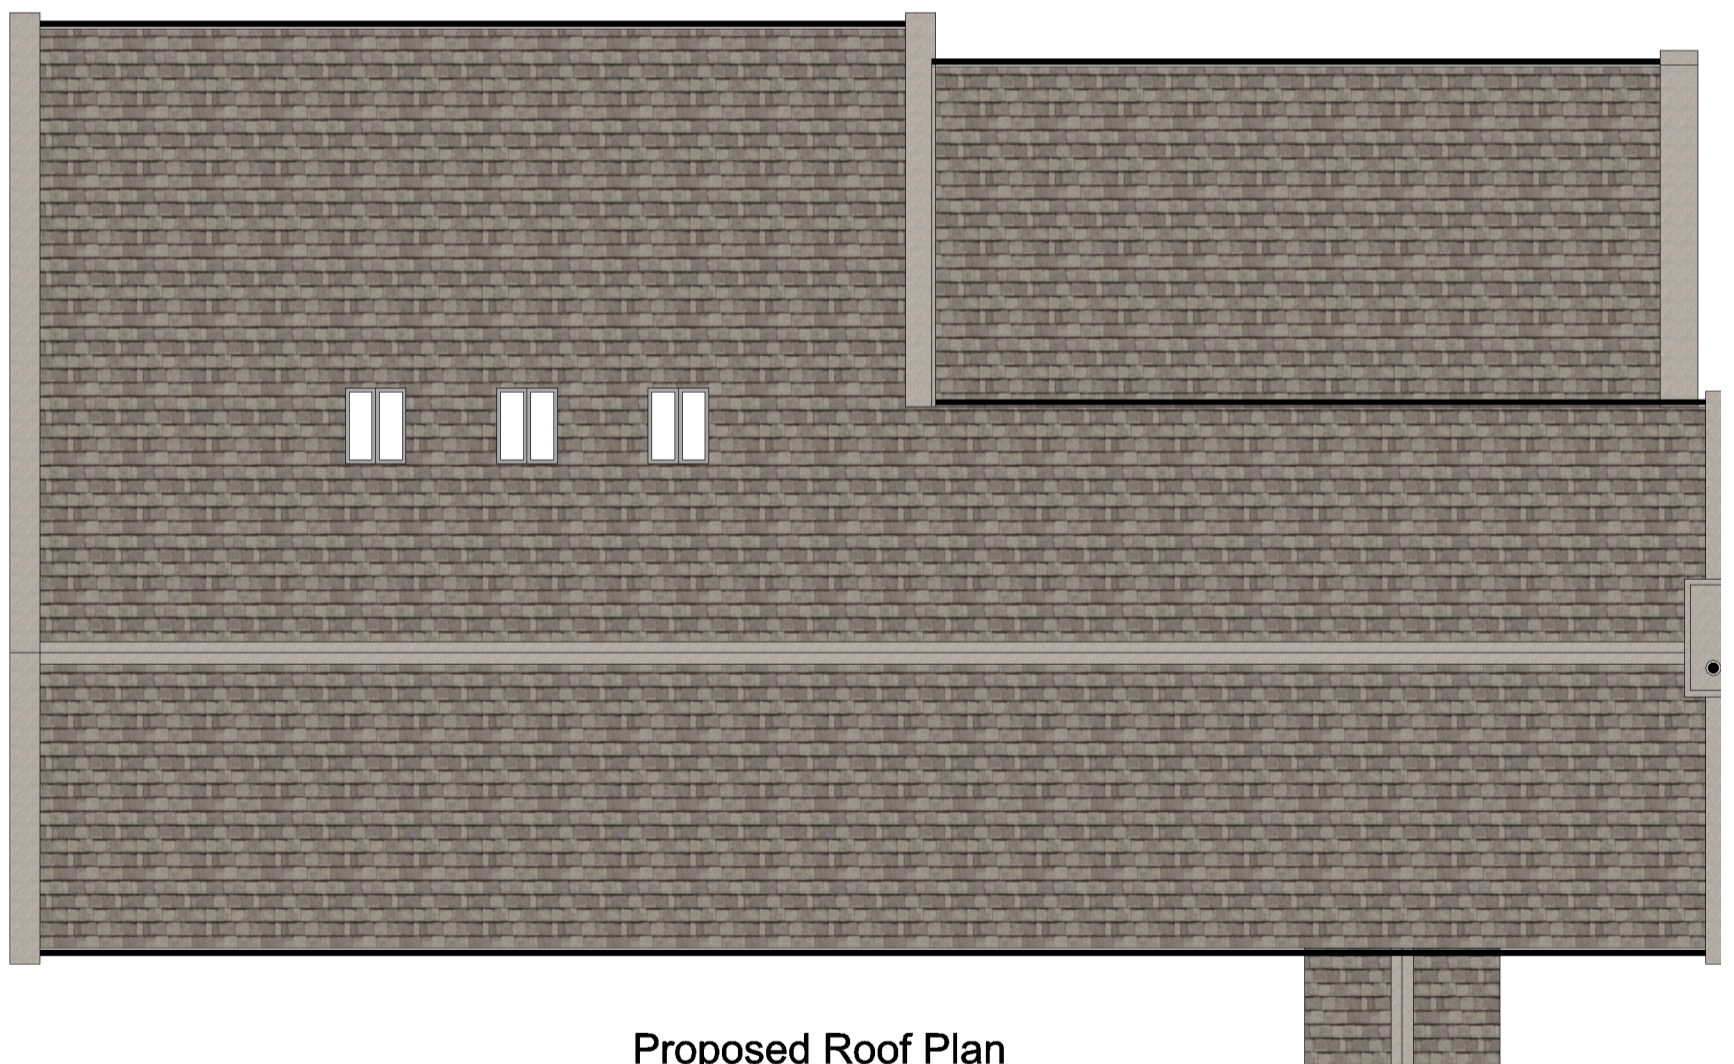

Planning Approved Roof Plan

<p>Clend Farm, School Lane, Dalehead, Slaidburn, Clitheroe, BB7 4TS.</p>	<p>Drawing No: 404 Scale: 1-100 @ A3</p>
--	--