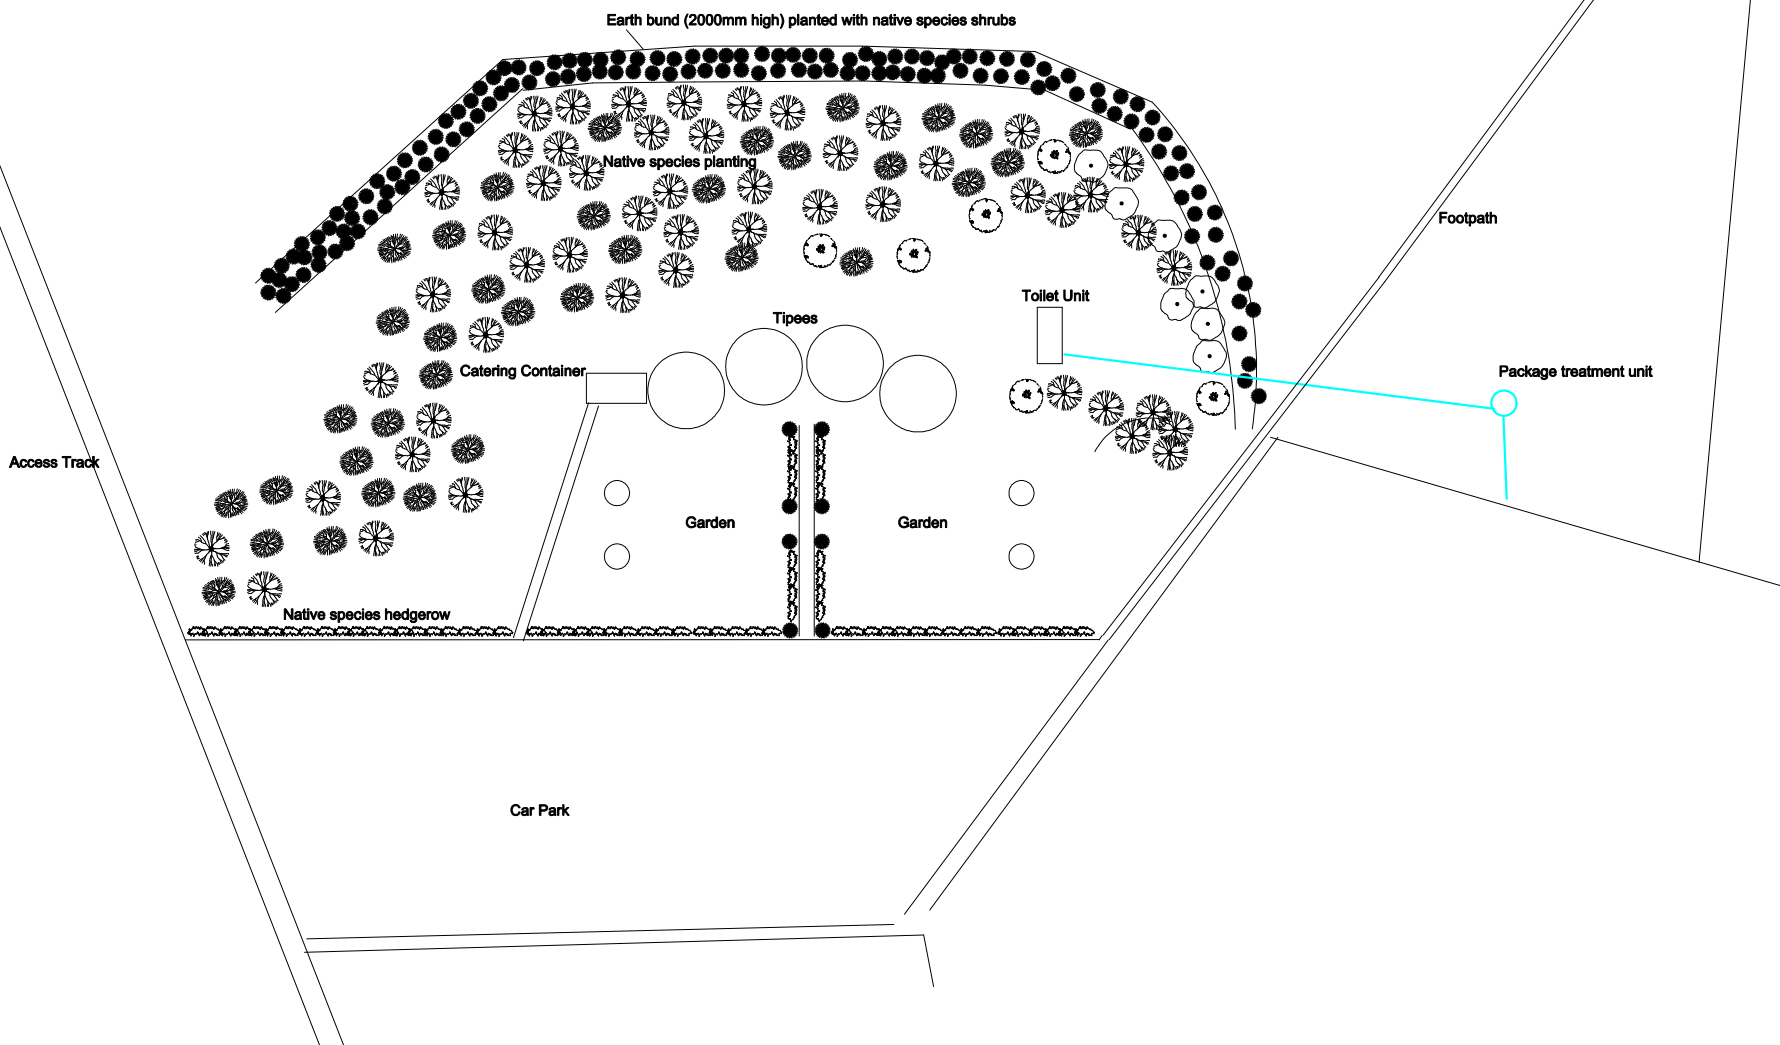

Longsight Road

Hawkshaw Farm
Wedding Tpees
Proposed Site Plan
Scale 1:1000 @ A3