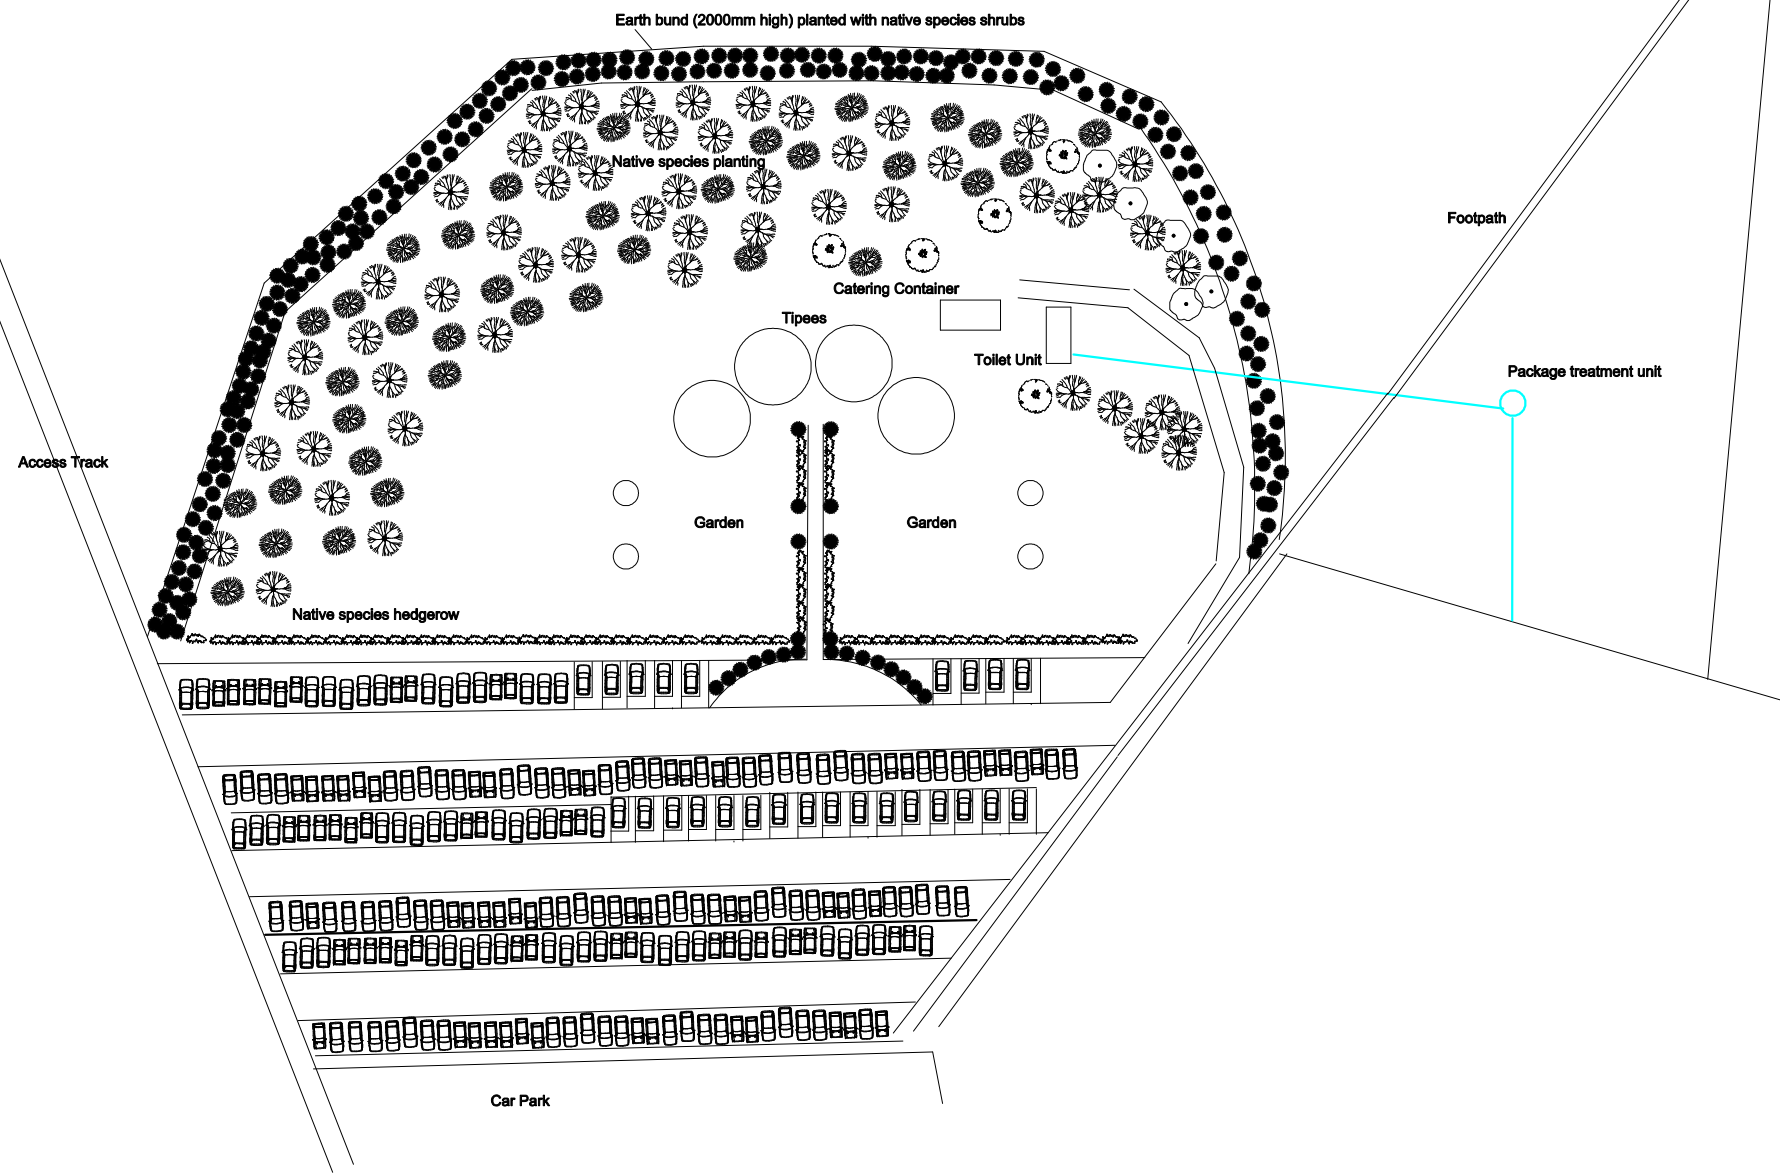

Longsight Road

Hawkshaw Farm
Wedding Tpees
Proposed Site Plan
Scale 1:1000 @ A3