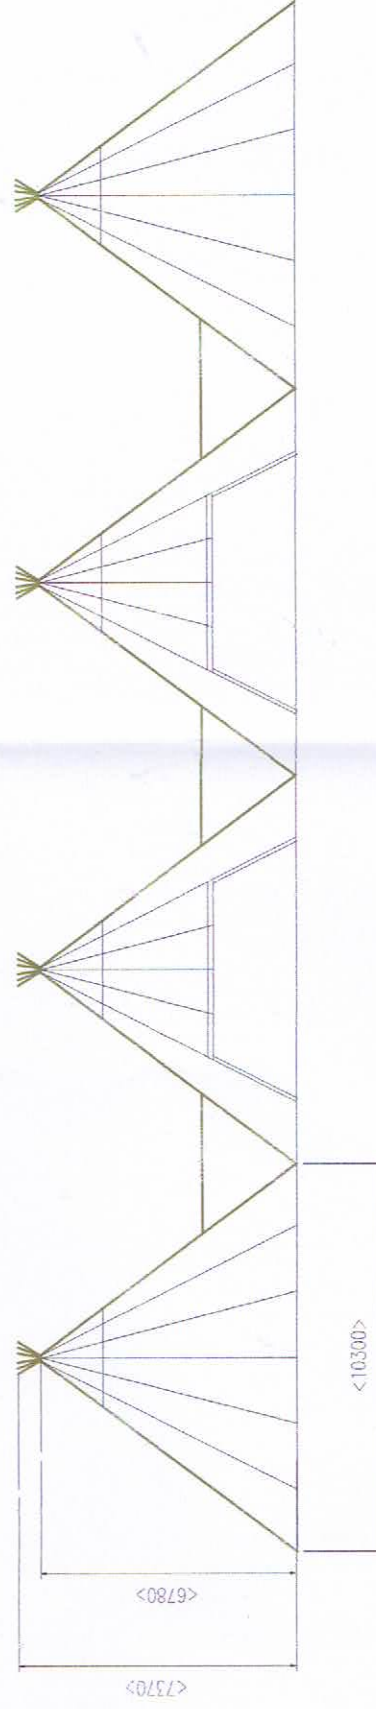

Materials:  
Cover - Tan fabric (Fire retardant)  
Frame - Spruce Poles

Hawkshaw Wedding Tippees  
Scale 1:200 @ A3