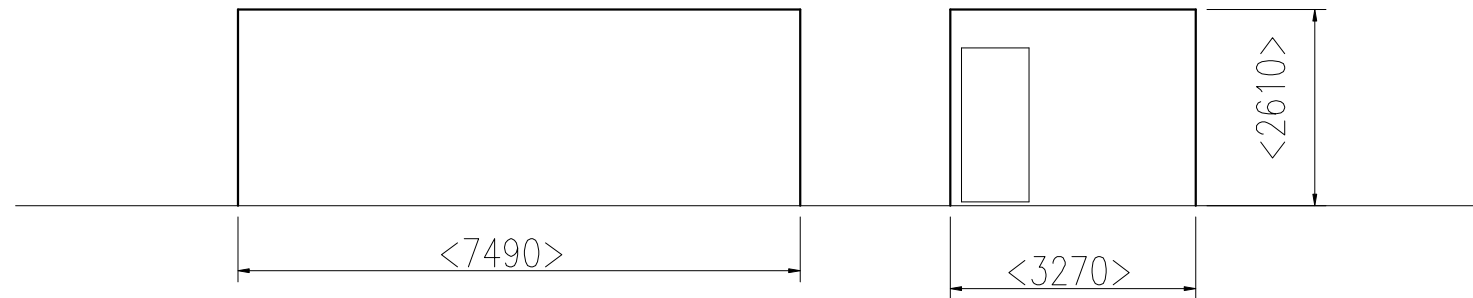

Earth bund planted with native species shrubs

Toilet Unit

Hawkshaw Farm
 Wedding Teepee Facilities
 Scale 1:100 @ A3